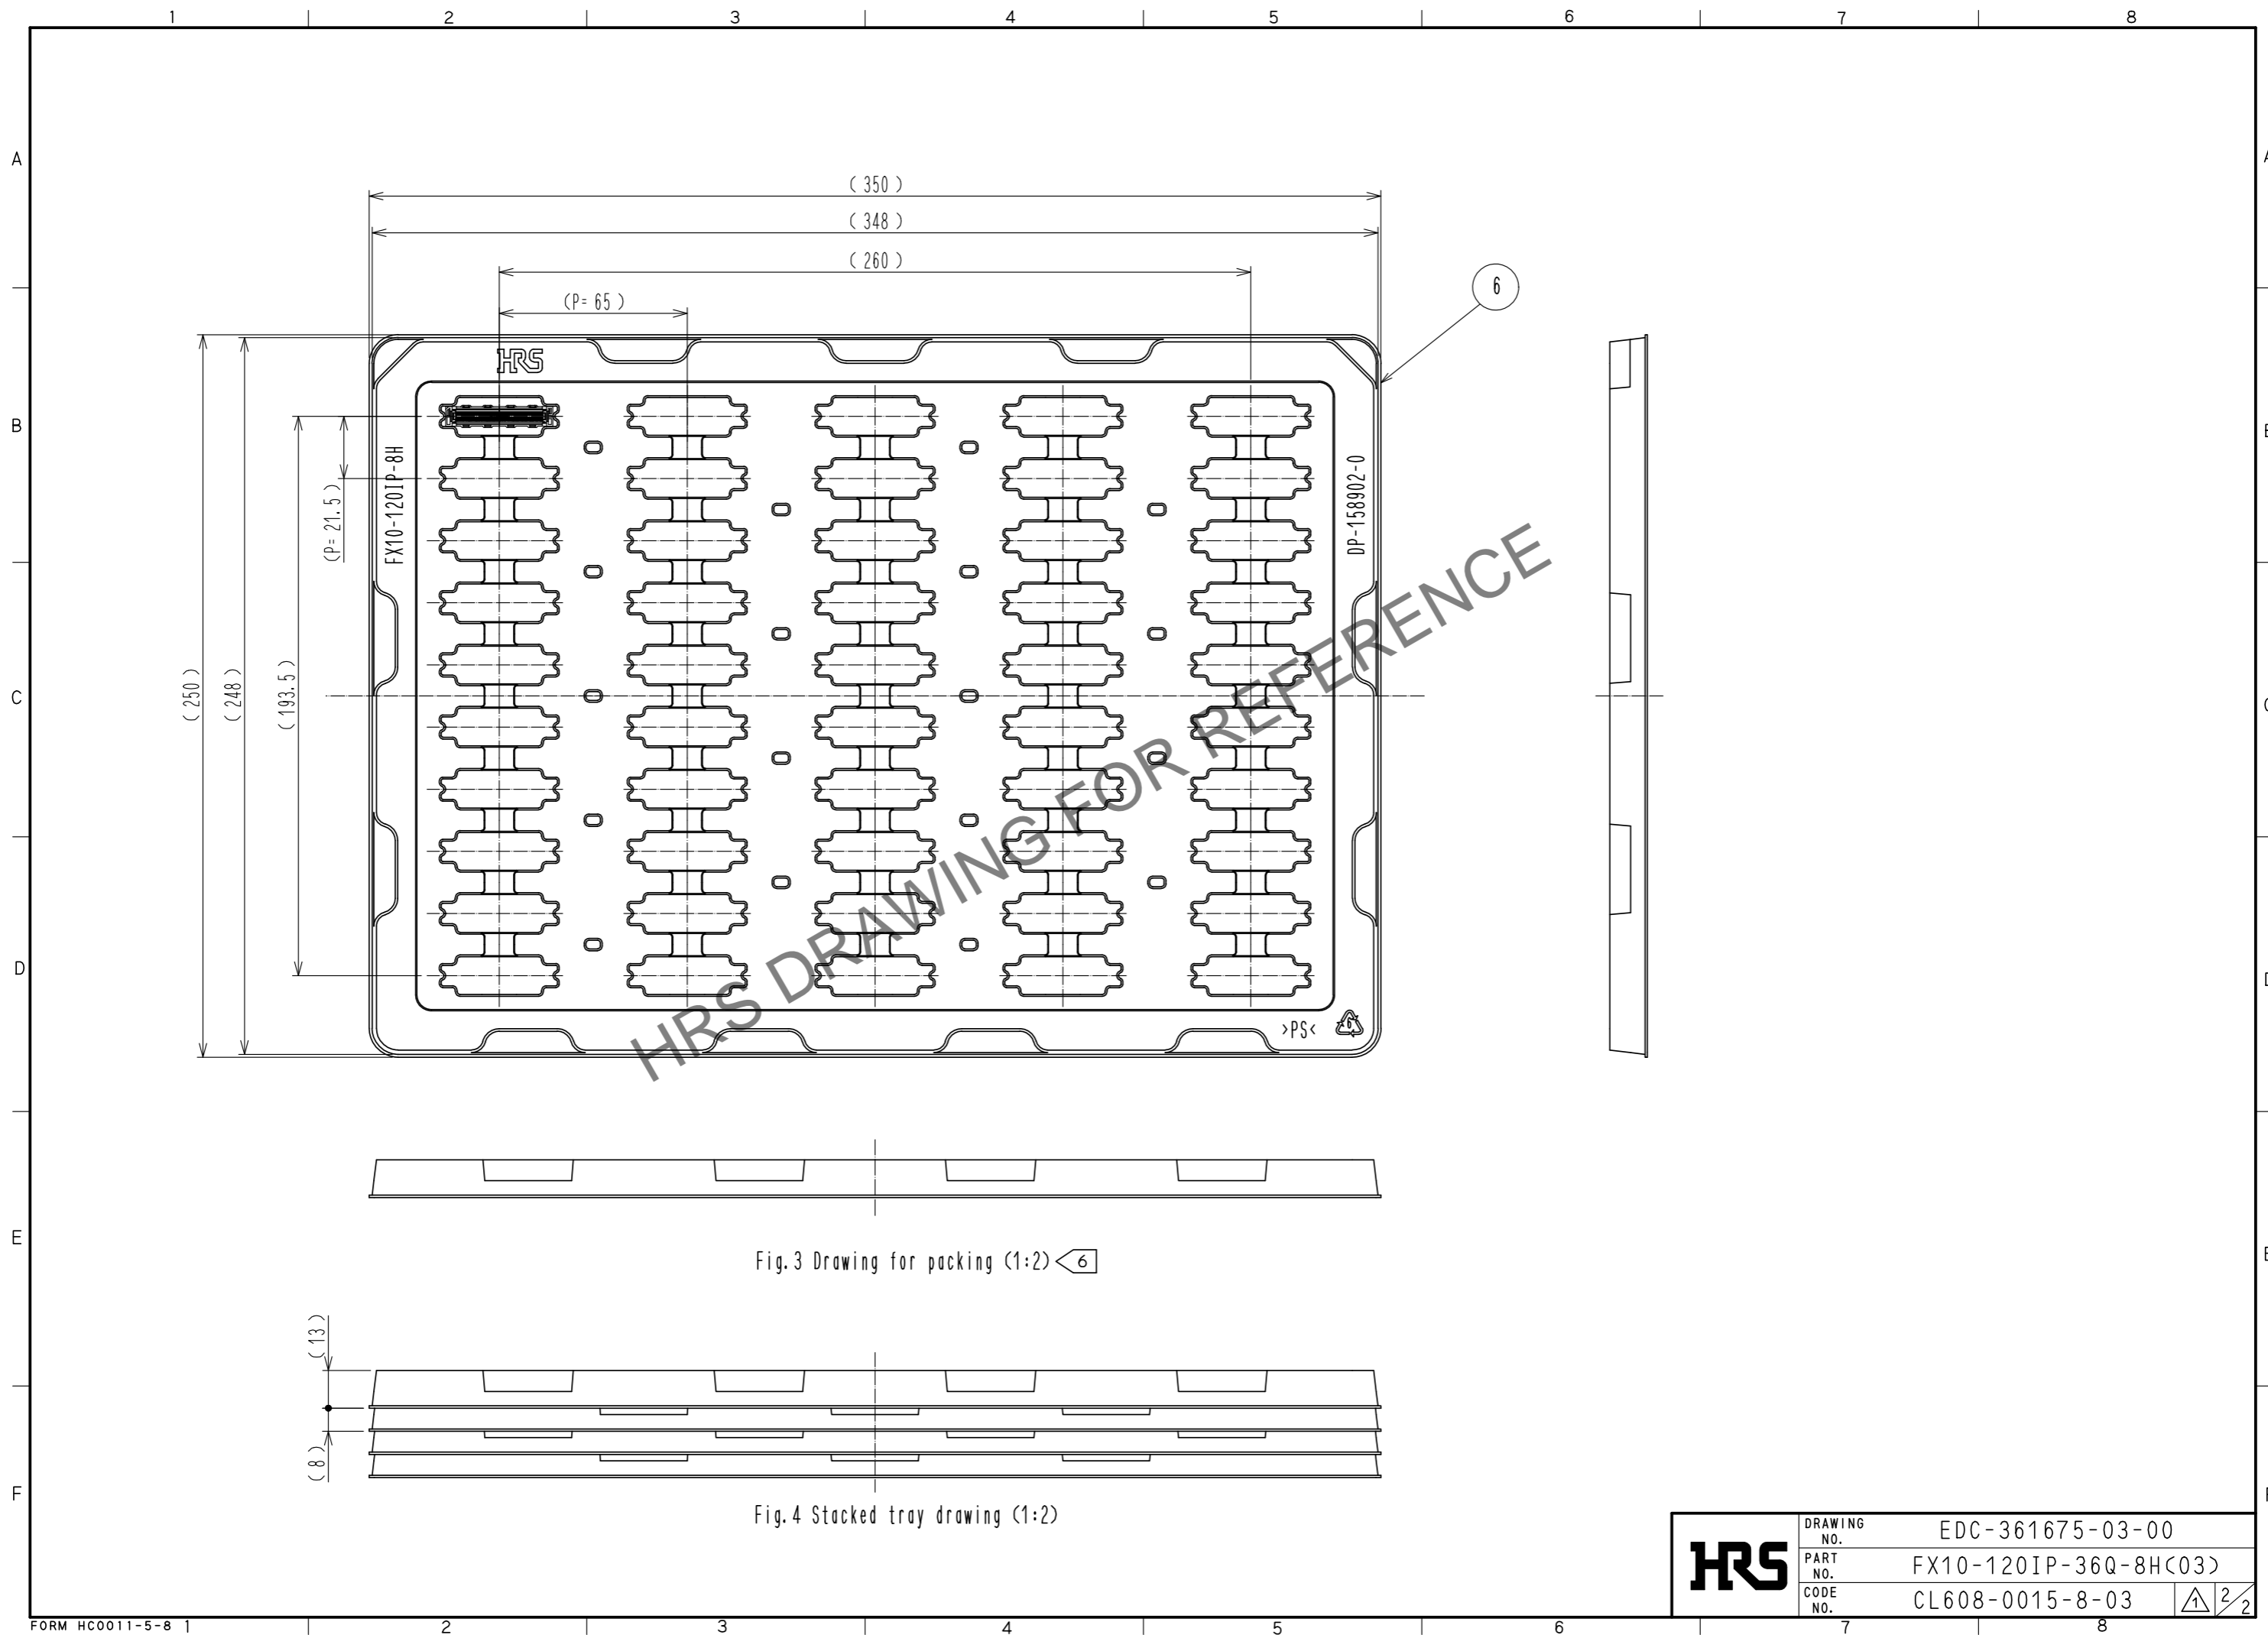

<b>HRS</b>	DRAWING NO.	EDC-361675-03-00
	PART NO.	FX10-120IP-36Q-8H(C03)
	CODE NO.	CL608-0015-8-03

2/2