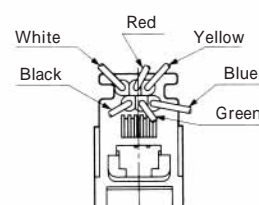

Note1: Standard finish color is gray.

Note2: The drawing is shown sample of TM1RV-623P66-*