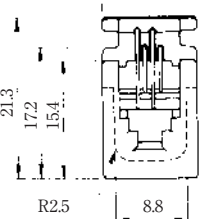

MODULAR CONNECTORS

CL 222 TM

Wire Lead Jack Type

●TM1R-616B44-*

CL No.	Part No.	RoHS
222-4465-0	TM1R-616B44-35S-150M	YES

Color	L (mm)
Yellow	150
Green	150
Red	150
Black	150

Note: Standard finish color is gray.

●TM1R-616P44-*

CL No.	Part No.	RoHS
222-4466-2	TM1R-616P44-35S-150M	YES

Color	L (mm)
Yellow	150
Green	150
Red	150
Black	150

Note: Standard finish color is gray.

●TM1R-616M44-*

CL No.	Part No.	RoHS
222-4451-5	TM1R-616M44-35S-70M	YES

Color	L (mm)
Yellow	70
Green	70
Red	70
Black	70

Note: Standard finish color is gray.

MODULAR CONNECTORS

CL 222 TM

TM1R-616W44-*

CL No.	Part No.	RoHS
222-4441-1	TM1R-616W44-4S-150M	YES

Color	L (mm)
Yellow	150
Green	150
Red	150
Black	150

Color	L (mm)
White	150
Yellow	150
Green	150
Red	150
Black	150
Blue	150

Color	L (mm)
Yellow	150
Green	150
Red	150
Black	150

CL No.	Part No.	RoHS
222-4470-0	TM1RV-623K62-4S-150M	YES

Color	L (mm)
Green	150
Red	150