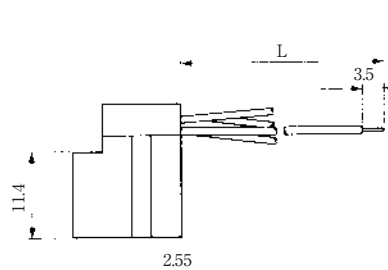

●TM1R-616P44-*

CL No.	Part No.	RoHS
222-4466-2	TM1R-616P44-35S-150M	YES

Color	L (mm)
Yellow	150
Green	150
Red	150
Black	150

Note: Standard finish color is gray.

●TM1R-616M44-*

CL No.	Part No.	RoHS
222-4451-5	TM1R-616M44-35S-70M	YES

Color	L (mm)
Yellow	70
Green	70
Red	70
Black	70

Note: Standard finish color is gray.

MODULAR CONNECTORS

CL 222 TM

TM1R-616W44-*

CL No.	Part No.	RoHS
222-4441-1	TM1R-616W44-4S-150M	YES

Color	L (mm)
Yellow	150
Green	150
Red	150
Black	150