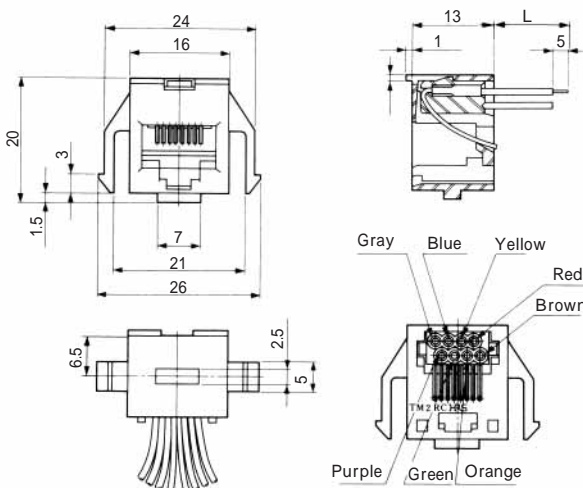

●TM2RGV-L66-*

●TM2RGV-L64-*

●TM2RGV-L62-*

CL No.	Part No.	RoHS
222-4462-1	TM2RGV-L66-4S-150M	YES

Color	L (mm)
White	150
Yellow	150
Green	150
Red	150
Black	150
Blue	150

CL No.	Part No.	RoHS
222-4456-9	TM2RGV-L64-4S-150M	YES

Color	L (mm)
Yellow	150
Green	150
Red	150
Black	150

CL No.	Part No.	RoHS
222-4455-6	TM2RGV-L62-4S-150M	YES

Color	L (mm)
Green	150
Red	150

Note1: Standard finish color is dark brown. Note2: The drawing is shown sample of TM2RGV-L64-*

MODULAR CONNECTORS

CL 222 TM

TM1RV-647AF88- *

CL No.	Part No.	RoHS
222-4454-3	TM1RV647AF88-35S-150M	YES

Color	L (mm)
Brown	150
White	150
Yellow	150
Green	150
Red	150
Black	150
Blue	150
Orange	150

Note: Standard color is warm gray.

TM2RC-88- *

CL No.	Part No.	RoHS
222-4434-6	TM2RCV-M88-5S-450M	YES

Color	L (mm)
Gray	450
Purple	450
Blue	450
Green	450
Yellow	450
Orange	450
Red	450
Brown	450

Note: Standard finish color is beige white.