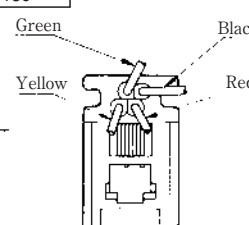

MODULAR CONNECTORS

CL 222 TM

Wire Lead Jack Type

●TM1R-616B44-*

CL No.	Part No.	RoHS
222-4465-0	TM1R-616B44-35S-150M	YES

Color	L (mm)
Yellow	150
Green	150
Red	150
Black	150

Note: Standard finish color is gray.

●TM1R-616P44-*

CL No.	Part No.	RoHS
222-4466-2	TM1R-616P44-35S-150M	YES

Color	L (mm)
Yellow	150
Green	150
Red	150
Black	150

Note: Standard finish color is gray.

●TM1R-616M44-*

CL No.	Part No.	RoHS
222-4451-5	TM1R-616M44-35S-70M	YES