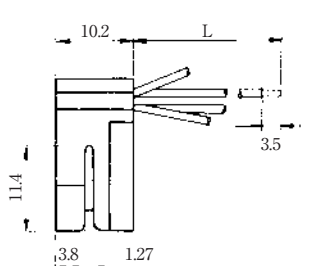

MODULAR CONNECTORS

CL 222 TM

Wire Lead Jack Type

●TM1R-616B44-*

CL No.	Part No.	RoHS
222-4465-0	TM1R-616B44-35S-150M	YES

Color	L (mm)
Yellow	150
Green	150
Red	150
Black	150

Note: Standard finish color is gray.

●TM1R-616P44-*

CL No.	Part No.	RoHS
222-4466-2	TM1R-616P44-35S-150M	YES

Color	L (mm)
Yellow	150
Green	150
Red	150
Black	150

Note: Standard finish color is gray.

●TM1R-616M44-*

CL No.	Part No.	RoHS
222-4451-5	TM1R-616M44-35S-70M	YES

TM1RV-623P66-*

TM1RV-623P64-*

CL No.	Part No.	RoHS
222-4471-2	TM1RV-623P66-35S-150M	YES

Color	L (mm)
White	150
Black	150
Red	150
Green	150
Yellow	150
Blue	150

CL No.	Part No.	RoHS
222-4425-5	TM1RV-623P64-35S-150M	YES

CL 222 TM

TM1RV-647AF88- *

CL No.	Part No.	RoHS
222-4454-3	TM1RV647AF88-35S-150M	YES

Color	L (mm)
Brown	150
White	150
Yellow	150
Green	150
Red	150
Black	150
Blue	150
Orange	150

Note: Standard color is warm gray.