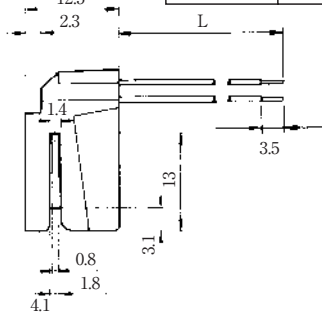

MODULAR CONNECTORS

CL 222 TM

Wire Lead Jack Type

●TM1R-616B44-*

CL No.	Part No.	RoHS
222-4465-0	TM1R-616B44-35S-150M	YES

Color	L (mm)
Yellow	150
Green	150
Red	150
Black	150

Note: Standard finish color is gray.

●TM1R-616P44-*

CL No.	Part No.	RoHS
222-4466-2	TM1R-616P44-35S-150M	YES

Color	L (mm)
Yellow	150
Green	150
Red	150
Black	150

Note: Standard finish color is gray.

●TM1R-616M44-*

CL No.	Part No.	RoHS
222-4451-5	TM1R-616M44-35S-70M	YES