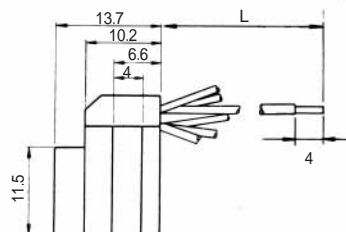

Note1: Standard finish color is gray.

Note2: The drawing is shown sample of TM1RV-623K66-*