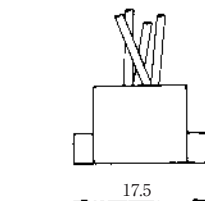

MODULAR CONNECTORS

CL 222 TM

Wire Lead Jack Type

●TM1R-616B44-*

CL No.	Part No.	RoHS
222-4465-0	TM1R-616B44-35S-150M	YES

Color	L (mm)
Yellow	150
Green	150
Red	150
Black	150

Note: Standard finish color is gray.

●TM1R-616P44-*

CL No.	Part No.	RoHS
222-4466-2	TM1R-616P44-35S-150M	YES

Color	L (mm)
Yellow	150
Green	150
Red	150
Black	150

Note: Standard finish color is gray.

●TM1R-616M44-*

CL No.	Part No.	RoHS
222-4451-5	TM1R-616M44-35S-70M	YES