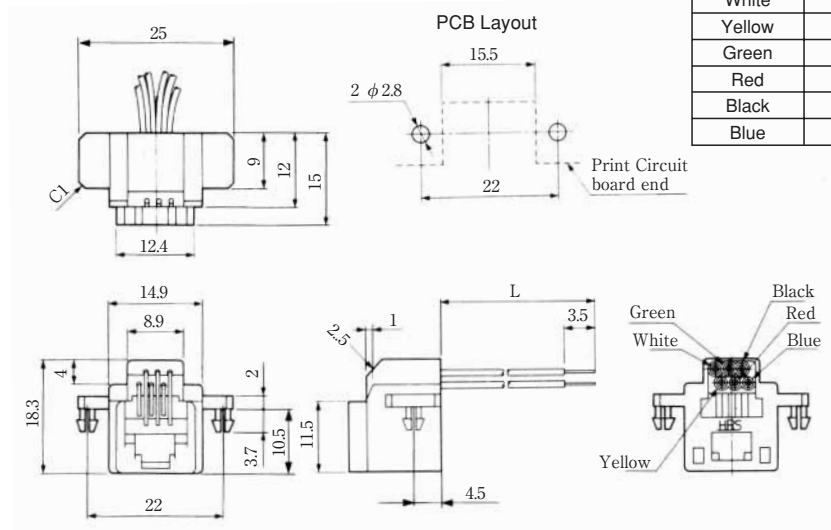

MODULAR CONNECTORS

CL 222 TM

●TM7RV-66-*

CL No.	Part No.	RoHS
222-4472-5	TM7RV-A66-35S-150M	YES

Color	L (mm)
White	150
Yellow	150
Green	150
Red	150
Black	150
Blue	150

Note: Standard finish color is Vanilla white.