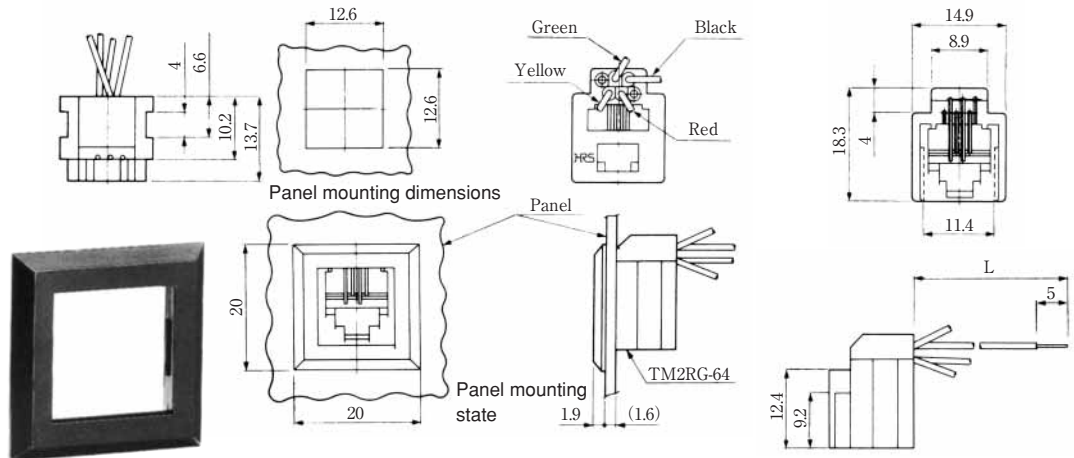

●TM2RGV-L66-*

●TM2RGV-L64-*

●TM2RGV-L62-*

CL No.	Part No.	RoHS
222-4462-1	TM2RGV-L66-4S-150M	YES

Color	L (mm)
White	150
Yellow	150
Green	150
Red	150
Black	150
Blue	150

CL No.	Part No.	RoHS
222-4456-9	TM2RGV-L64-4S-150M	YES

Color	L (mm)
Yellow	150
Green	150
Red	150
Black	150

CL No.	Part No.	RoHS
222-4455-6	TM2RGV-L62-4S-150M	YES

Color	L (mm)
Green	150
Red	150

Note1: Standard finish color is dark brown. Note2: The drawing is shown sample of TM2RGV-L64-*