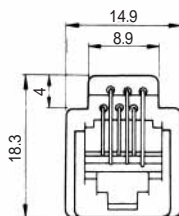

CL No.	Part No.	RoHS
CL222-4440-9	TM2RDA-F44-4S-150M	YES

Color	L (mm)
Yellow	150
Green	150
Red	150
Black	150

Note: Standard finish color is warm gray.

MODULAR CONNECTORS

CL 222 TM

TM6RA-144- *

CL No.	Part No.	RoHS
222-4474-0	TM6RA-144-35S-150M	YES

Color	L (mm)
Yellow	150
Green	150
Red	150
Black	150

Note: Standard finish color is ash gray.

TM1RV-623K66- *

TM1RV-623K64- *

TM1RV-623K62- *

CL No.	Part No.	RoHS	CL No.	Part No.	RoHS
222-4307-9	TM1RV-623K66-4S-150M	YES	222-4473-8	TM1RV-623K64-4S-150M	YES

Color	L (mm)
White	150
Yellow	150
Green	150
Red	150
Black	150
Blue	150

Color	L (mm)
Yellow	150
Green	150
Red	150
Black	150

CL No.	Part No.	RoHS
222-4470-0	TM1RV-623K62-4S-150M	YES

Color	L (mm)
Green	150
Red	150