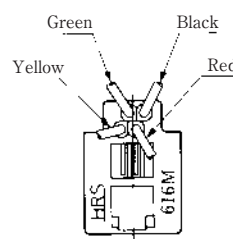

●TM1R-616P44-*

CL No.	Part No.	RoHS
222-4466-2	TM1R-616P44-35S-150M	YES

Color	L (mm)
Yellow	150
Green	150
Red	150
Black	150

Note: Standard finish color is gray.

●TM1R-616M44-*

CL No.	Part No.	RoHS
222-4451-5	TM1R-616M44-35S-70M	YES

Color	L (mm)
Yellow	70
Green	70
Red	70
Black	70

Note: Standard finish color is gray.

MODULAR CONNECTORS

CL 222 TM

TM1R-616W44-*

CL No.	Part No.	RoHS
222-4441-1	TM1R-616W44-4S-150M	YES

Color	L (mm)
Yellow	150
Green	150
Red	150
Black	150

CL 222 TM

TM1RV-647AF88- *

CL No.	Part No.	RoHS
222-4454-3	TM1RV647AF88-35S-150M	YES

Color	L (mm)
Brown	150
White	150
Yellow	150
Green	150
Red	150
Black	150
Blue	150
Orange	150

Note: Standard color is warm gray.