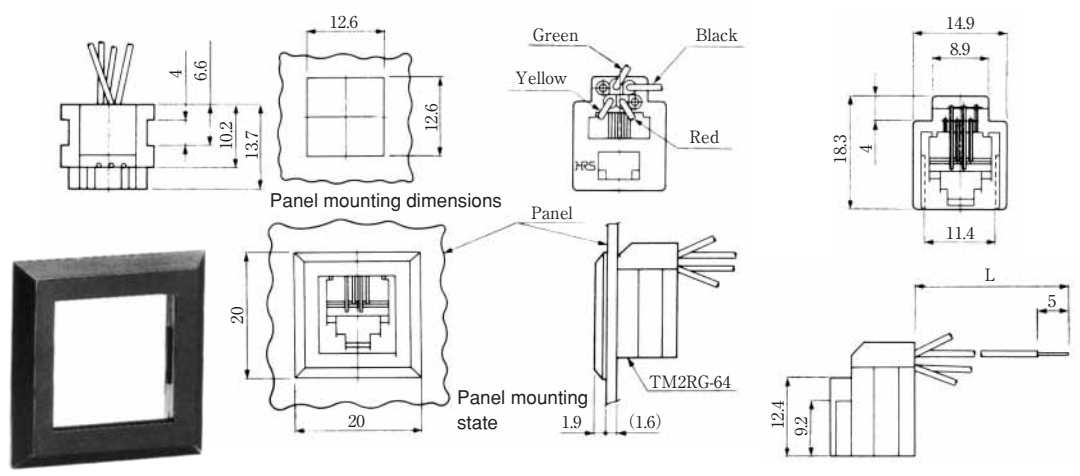

●TM2RGV-L66-*

●TM2RGV-L64-*

●TM2RGV-L62-*

CL No.	Part No.	RoHS
222-4462-1	TM2RGV-L66-4S-150M	YES

Color	L (mm)
White	150
Yellow	150
Green	150
Red	150
Black	150
Blue	150

CL No.	Part No.	RoHS
222-4456-9	TM2RGV-L64-4S-150M	YES

Color	L (mm)
Yellow	150
Green	150
Red	150
Black	150

CL No.	Part No.	RoHS
222-4455-6	TM2RGV-L62-4S-150M	YES

Color	L (mm)
Green	150
Red	150

Note1: Standard finish color is dark brown. Note2: The drawing is shown sample of TM2RGV-L64-*

Nov.1.2024 Copyright 2024 HIROSE ELECTRIC CO., LTD. All Rights Reserved.