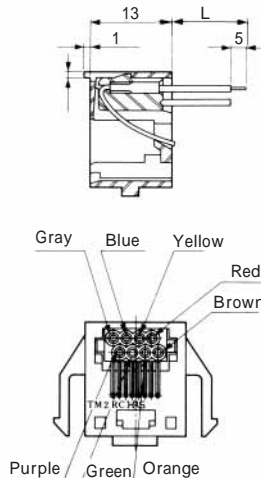

Color	L (mm)
White	150
Yellow	150
Green	150
Red	150
Black	150
Blue	150

CL No.	Part No.	RoHS
222-4456-9	TM2RGV-L64-4S-150M	YES

Color	L (mm)
Yellow	150
Green	150
Red	150
Black	150

CL No.	Part No.	RoHS
222-4455-6	TM2RGV-L62-4S-150M	YES

CL 222 TM

TM1RV-647AF88- *

CL No.	Part No.	RoHS
222-4454-3	TM1RV647AF88-35S-150M	YES

Color	L (mm)
Brown	150
White	150
Yellow	150
Green	150
Red	150
Black	150
Blue	150
Orange	150

Note: Standard color is warm gray.

TM2RC-88- *

CL No.	Part No.	RoHS
222-4434-6	TM2RCV-M88-5S-450M	YES

Color	L (mm)
Gray	450
Purple	450
Blue	450
Green	450
Yellow	450
Orange	450
Red	450
Brown	450

Note: Standard finish color is beige white.