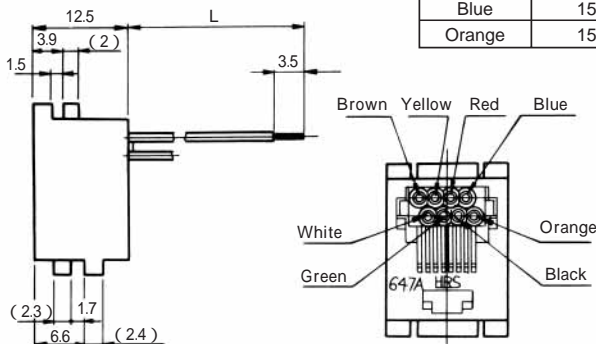

Color	L (mm)
White	150
Yellow	150
Green	150
Red	150
Black	150
Blue	150

CL No.	Part No.	RoHS
222-4456-9	TM2RGV-L64-4S-150M	YES

Color	L (mm)
Yellow	150
Green	150
Red	150
Black	150

CL No.	Part No.	RoHS
222-4455-6	TM2RGV-L62-4S-150M	YES

CL 222 TM

TM1RV-647AF88- *

CL No.	Part No.	RoHS
222-4454-3	TM1RV647AF88-35S-150M	YES

Color	L (mm)
Brown	150
White	150
Yellow	150
Green	150
Red	150
Black	150
Blue	150
Orange	150

Note: Standard color is warm gray.