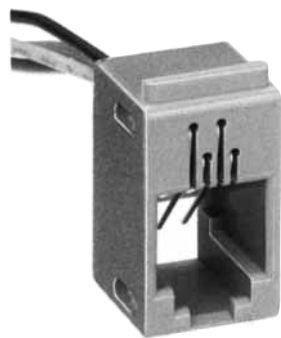

Color	L (mm)
Yellow	70
Green	70
Red	70
Black	70

Note: Standard finish color is gray.

MODULAR CONNECTORS

CL 222 TM

TM1R-616W44-*

CL No.	Part No.	RoHS
222-4441-1	TM1R-616W44-4S-150M	YES

Color	L (mm)
Yellow	150
Green	150
Red	150
Black	150

Note: Standard finish color is gray.

TM2RD-F44-*

CL No.	Part No.	RoHS
222-4467-5	TM2RD-F44-4S-150M	YES

Color	L (mm)
Yellow	150
Green	150
Red	150
Black	150

Note: Standard finish color is warm gray.

TM2RDA-F44-*

CL No.	Part No.	RoHS
CL222-4440-9	TM2RDA-F44-4S-150M	YES

Color	L (mm)
Yellow	150
Green	150
Red	150
Black	150

Note: Standard finish color is warm gray.

MODULAR CONNECTORS

CL 222 TM

TM6RA-144-*

CL No.	Part No.	RoHS
222-4474-0	TM6RA-144-35S-150M	YES