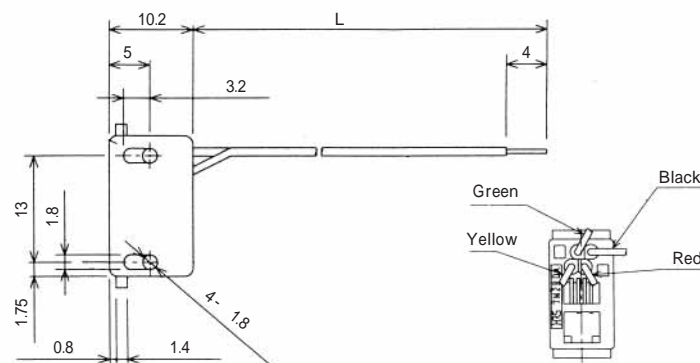

Note: Standard finish color is warm gray.