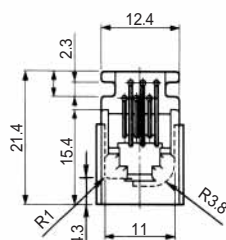

Note1: Standard finish color is gray.

Note2: The drawing is shown sample of TM1RV-623P66-*