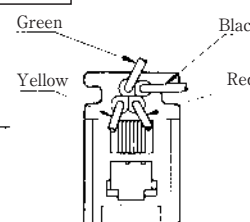

MODULAR CONNECTORS

CL 222 TM

Wire Lead Jack Type

●TM1R-616B44-*

CL No.	Part No.	RoHS
222-4465-0	TM1R-616B44-35S-150M	YES

Color	L (mm)
Yellow	150
Green	150
Red	150
Black	150

Note: Standard finish color is gray.

●TM1R-616P44-*

CL No.	Part No.	RoHS
222-4466-2	TM1R-616P44-35S-150M	YES

Color	L (mm)
Yellow	150
Green	150
Red	150
Black	150

Note: Standard finish color is gray.

●TM1R-616M44-*

CL No.	Part No.	RoHS
222-4451-5	TM1R-616M44-35S-70M	YES