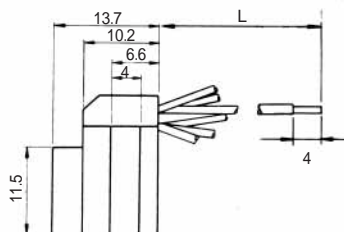

Color	L (mm)
Yellow	150
Green	150
Red	150
Black	150

Note: Standard finish color is ash gray.

TM1RV-623K66- *

TM1RV-623K64- *

TM1RV-623K62- *

CL No.	Part No.	RoHS	CL No.	Part No.	RoHS
222-4307-9	TM1RV-623K66-4S-150M	YES	222-4473-8	TM1RV-623K64-4S-150M	YES

Color	L (mm)
White	150
Yellow	150
Green	150
Red	150
Black	150
Blue	150

Color	L (mm)
Yellow	150
Green	150
Red	150
Black	150

CL No.	Part No.	RoHS
222-4470-0	TM1RV-623K62-4S-150M	YES

Color	L (mm)
Green	150
Red	150