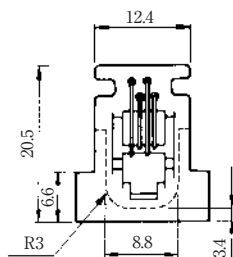

MODULAR CONNECTORS

CL 222 TM

Wire Lead Jack Type

●TM1R-616B44-*

CL No.	Part No.	RoHS
222-4465-0	TM1R-616B44-35S-150M	YES

Color	L (mm)
Yellow	150
Green	150
Red	150
Black	150

Note: Standard finish color is gray.

●TM1R-616P44-*

CL No.	Part No.	RoHS
222-4466-2	TM1R-616P44-35S-150M	YES

Color	L (mm)
Yellow	150
Green	150
Red	150
Black	150

Note: Standard finish color is gray.

●TM1R-616M44-*

CL No.	Part No.	RoHS
222-4451-5	TM1R-616M44-35S-70M	YES

TM1RV-623P66-*

TM1RV-623P64-*

CL No.	Part No.	RoHS
222-4471-2	TM1RV-623P66-35S-150M	YES

Color	L (mm)
White	150
Black	150
Red	150
Green	150
Yellow	150
Blue	150

CL No.	Part No.	RoHS
222-4425-5	TM1RV-623P64-35S-150M	YES