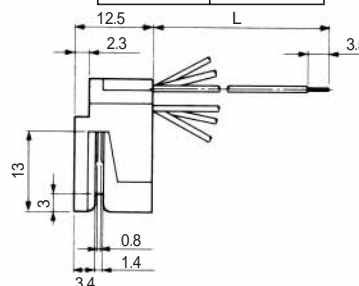

Note1: Standard finish color is gray.

Note2: The drawing is shown sample of TM1RV-623P66-*