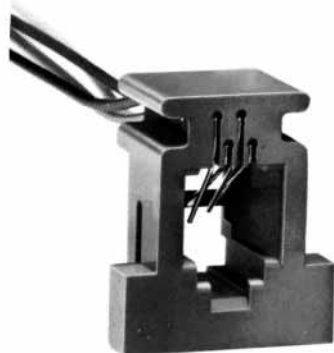

MODULAR CONNECTORS

CL 222 TM

Wire Lead Jack Type

●TM1R-616B44-*

CL No.	Part No.	RoHS
222-4465-0	TM1R-616B44-35S-150M	YES

Color	L (mm)
Yellow	150
Green	150
Red	150
Black	150

Note: Standard finish color is gray.