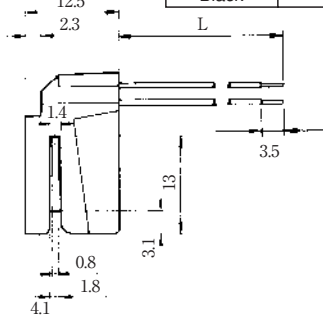

MODULAR CONNECTORS

CL 222 TM

Wire Lead Jack Type

●TM1R-616B44-*

CL No.	Part No.	RoHS
222-4465-0	TM1R-616B44-35S-150M	YES

Color	L (mm)
Yellow	150
Green	150
Red	150
Black	150

Note: Standard finish color is gray.

●TM1R-616P44-*

CL No.	Part No.	RoHS
222-4466-2	TM1R-616P44-35S-150M	YES

Color	L (mm)
Yellow	150
Green	150
Red	150
Black	150

Note: Standard finish color is gray.

●TM1R-616M44-*

CL No.	Part No.	RoHS
222-4451-5	TM1R-616M44-35S-70M	YES