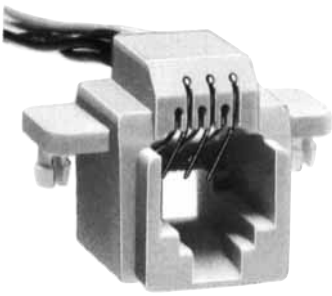

MODULAR CONNECTORS

CL 222 TM

●TM7RV-66-*

CL No.	Part No.	RoHS
222-4472-5	TM7RV-A66-35S-150M	YES

Color	L (mm)
White	150
Yellow	150
Green	150
Red	150
Black	150
Blue	150

Note: Standard finish color is Vanilla white.