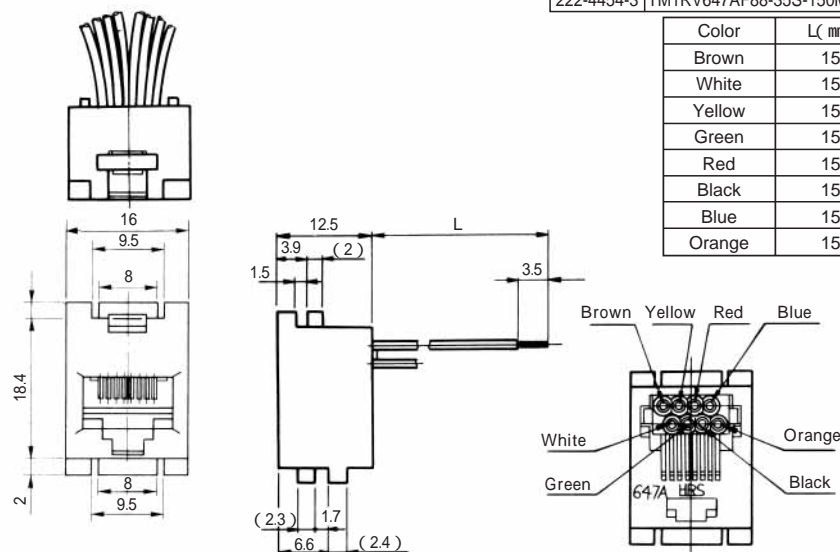

●TM2RGV-L66-*

●TM2RGV-L64-*

●TM2RGV-L62-*

CL No.	Part No.	RoHS
222-4462-1	TM2RGV-L66-4S-150M	YES

Color	L (mm)
White	150
Yellow	150
Green	150
Red	150
Black	150
Blue	150

CL No.	Part No.	RoHS
222-4456-9	TM2RGV-L64-4S-150M	YES

Color	L (mm)
Yellow	150
Green	150
Red	150
Black	150

CL No.	Part No.	RoHS
222-4455-6	TM2RGV-L62-4S-150M	YES

Color	L (mm)
Green	150
Red	150

Note1: Standard finish color is dark brown. Note2: The drawing is shown sample of TM2RGV-L64-*

MODULAR CONNECTORS

CL 222 TM

TM1RV-647AF88- *

CL No.	Part No.	RoHS
222-4454-3	TM1RV647AF88-35S-150M	YES

Color	L (mm)
Brown	150
White	150
Yellow	150
Green	150
Red	150
Black	150
Blue	150
Orange	150

Note: Standard color is warm gray.