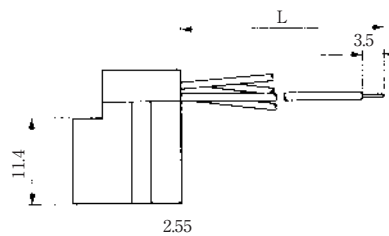

●TM1R-616P44-*

CL No.	Part No.	RoHS
222-4466-2	TM1R-616P44-35S-150M	YES

Color	L (mm)
Yellow	150
Green	150
Red	150
Black	150

Note: Standard finish color is gray.

●TM1R-616M44-*

CL No.	Part No.	RoHS
222-4451-5	TM1R-616M44-35S-70M	YES

Color	L (mm)
Yellow	70
Green	70
Red	70
Black	70

Note: Standard finish color is gray.

MODULAR CONNECTORS

CL 222 TM

TM1R-616W44-*

CL No.	Part No.	RoHS
222-4441-1	TM1R-616W44-4S-150M	YES

Color	L (mm)
Yellow	150
Green	150
Red	150
Black	150