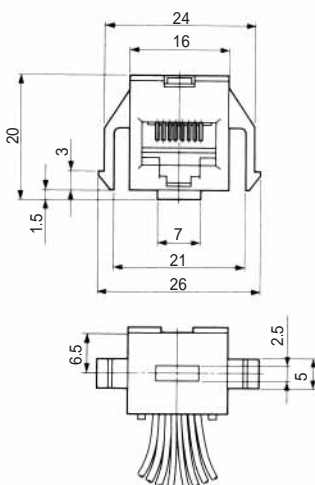

TM2RC-88- *