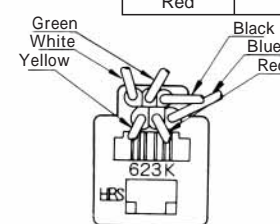

CL No.	Part No.	RoHS
CL222-4440-9	TM2RDA-F44-4S-150M	YES

Color	L (mm)
Yellow	150
Green	150
Red	150
Black	150

Note: Standard finish color is warm gray.

MODULAR CONNECTORS

CL 222 TM

TM6RA-144-*

CL No.	Part No.	RoHS
222-4474-0	TM6RA-144-35S-150M	YES

Color	L (mm)
Yellow	150
Green	150
Red	150
Black	150

Note: Standard finish color is ash gray.

TM1RV-623K66-*

TM1RV-623K64-*

TM1RV-623K62-*

CL No.	Part No.	RoHS
222-4307-9	TM1RV-623K66-4S-150M	YES

Color	L (mm)
White	150
Yellow	150
Green	150
Red	150
Black	150
Blue	150

Color	L (mm)
Yellow	150
Green	150
Red	150
Black	150

CL No.	Part No.	RoHS
222-4470-0	TM1RV-623K62-4S-150M	YES

Color	L (mm)
Green	150
Red	150

Note1: Standard finish color is gray.

Note2: The drawing is shown sample of TM1RV-623K66-*