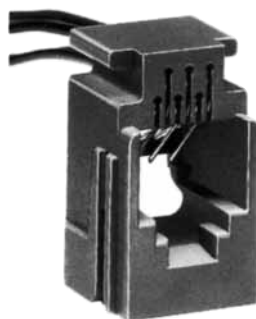

Color	L (mm)
Yellow	150
Green	150
Red	150
Black	150

CL No.	Part No.	RoHS
222-4470-0	TM1RV-623K62-4S-150M	YES

Color	L (mm)
Green	150
Red	150

Note1: Standard finish color is gray.

Note2: The drawing is shown sample of TM1RV-623K66-*

TM1RV-623P66-*

TM1RV-623P64-*

CL No.	Part No.	RoHS
222-4471-2	TM1RV-623P66-35S-150M	YES

Color	L (mm)
White	150
Black	150
Red	150
Green	150
Yellow	150
Blue	150

CL No.	Part No.	RoHS
222-4425-5	TM1RV-623P64-35S-150M	YES