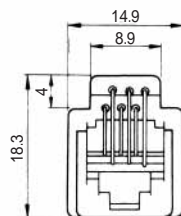

CL No.	Part No.	RoHS
CL222-4440-9	TM2RDA-F44-4S-150M	YES

Color	L (mm)
Yellow	150
Green	150
Red	150
Black	150

Note: Standard finish color is warm gray.

MODULAR CONNECTORS

CL 222 TM

TM6RA-144-*

CL No.	Part No.	RoHS
222-4474-0	TM6RA-144-35S-150M	YES

Color	L (mm)
Yellow	150
Green	150
Red	150
Black	150

Note: Standard finish color is ash gray.

TM1RV-623K66-*

TM1RV-623K64-*

TM1RV-623K62-*

CL No.	Part No.	RoHS
222-4307-9	TM1RV-623K66-4S-150M	YES

Color	L (mm)
White	150
Yellow	150
Green	150
Red	150
Black	150
Blue	150

Color	L (mm)
Yellow	150
Green	150
Red	150
Black	150

CL No.	Part No.	RoHS
222-4470-0	TM1RV-623K62-4S-150M	YES

Color	L (mm)
Green	150
Red	150

Note1: Standard finish color is gray.

Note2: The drawing is shown sample of TM1RV-623K66-*

TM1RV-623P66-*

TM1RV-623P64-*

CL No.	Part No.	RoHS
222-4471-2	TM1RV-623P66-35S-150M	YES

Color	L (mm)
White	150
Black	150
Red	150
Green	150
Yellow	150
Blue	150

CL No.	Part No.	RoHS
222-4425-5	TM1RV-623P64-35S-150M	YES