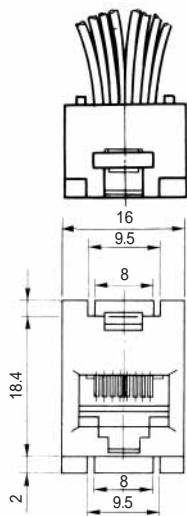

MODULAR CONNECTORS

CL 222 TM

Wire Lead Jack Type

●TM1R-616B44-*

CL No.	Part No.	RoHS
222-4465-0	TM1R-616B44-35S-150M	YES

Color	L (mm)
Yellow	150
Green	150
Red	150
Black	150

Note: Standard finish color is gray.

TM1RV-623P66-*

TM1RV-623P64-*

CL No.	Part No.	RoHS
222-4471-2	TM1RV-623P66-35S-150M	YES

Color	L (mm)
White	150
Black	150
Red	150
Green	150
Yellow	150
Blue	150

CL No.	Part No.	RoHS
222-4425-5	TM1RV-623P64-35S-150M	YES

Color	L (mm)
White	150
Yellow	150
Green	150
Red	150
Black	150
Blue	150

CL No.	Part No.	RoHS
222-4456-9	TM2RGV-L64-4S-150M	YES

Color	L (mm)
Yellow	150
Green	150
Red	150
Black	150

CL No.	Part No.	RoHS
222-4455-6	TM2RGV-L62-4S-150M	YES

CL 222 TM

TM1RV-647AF88- *

CL No.	Part No.	RoHS
222-4454-3	TM1RV647AF88-35S-150M	YES

Color	L (mm)
Brown	150
White	150
Yellow	150
Green	150
Red	150
Black	150
Blue	150
Orange	150

Note: Standard color is warm gray.