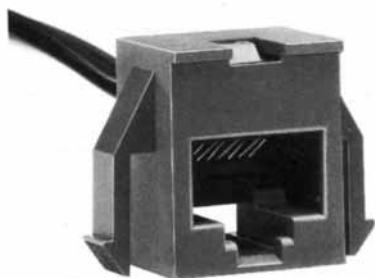

TM2RC-88- *