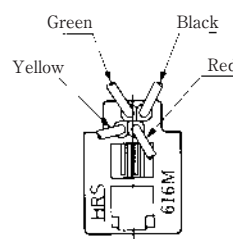

●TM1R-616P44-*

CL No.	Part No.	RoHS
222-4466-2	TM1R-616P44-35S-150M	YES

Color	L (mm)
Yellow	150
Green	150
Red	150
Black	150

Note: Standard finish color is gray.

●TM1R-616M44-*

CL No.	Part No.	RoHS
222-4451-5	TM1R-616M44-35S-70M	YES

Color	L (mm)
Yellow	70
Green	70
Red	70
Black	70

Note: Standard finish color is gray.

MODULAR CONNECTORS

CL 222 TM

TM1R-616W44-*

CL No.	Part No.	RoHS
222-4441-1	TM1R-616W44-4S-150M	YES

Color	L (mm)
Yellow	150
Green	150
Red	150
Black	150