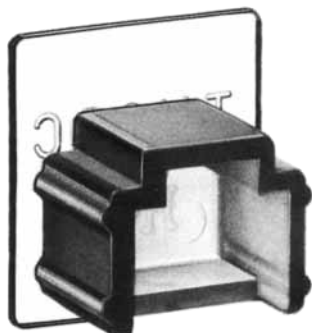

MODULAR CONNECTORS

CL 222 TM

ACCESSORIES FOR MODULAR CONNECTORS

DUST COVERS FOR MODULAR CONNECTORS

TM- * -DC *

No. of contacts	CL No.	Part No.	A	B	C	Cover color	RoHS
4	222-1364-6	TM-4-DC1	9	11	8.5	Dark grey	YES
6	222-0135-3	TM-6-DC	12	13	8.5	Natural	
6	222-1052-3	TM-6-DC1	11	11	8.5	Dark grey	
8	222-0276-5	TM-8-DC	15.6	13.9	6.5	Natural	
8	222-2261-9	TM-8-DC1	13.2	11.2	6.5	Natural	

Note 1: If the modular plug does not mate with the modular jack, mount the dust cover to protect the mating section.

Note 2: Orders must be placed in 100-unit volumes.