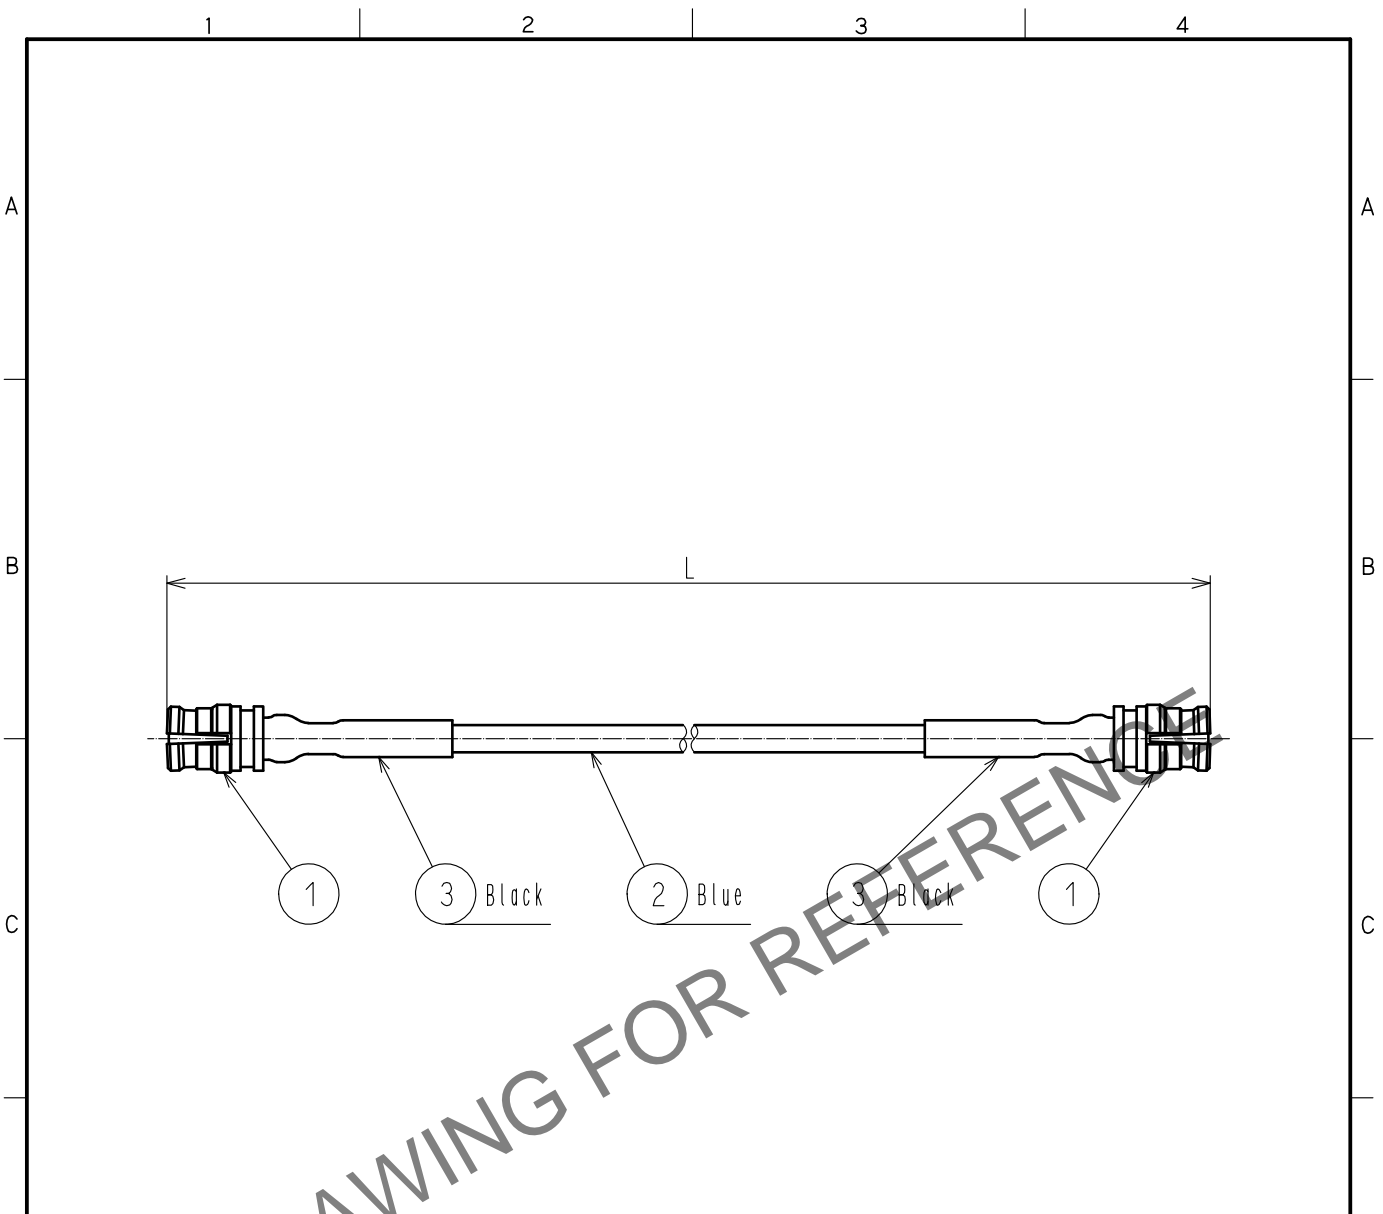

Product Name	CL Code	Cable Length:L
SMP-2J-AF2-A-100RS	CL321-0437-0-01	100±4
SMP-2J-AF2-A-300RS	CL321-0437-0-02	300±8
SMP-2J-AF2-A-500RS	CL321-0437-0-03	500±8

1 SMP-J-119-18G		CL338-1001-0-00		3 SUMITUBE F(Z)	Sumitomo Electric Industries, Ltd.		
NO. MATERIAL		FINISH . REMARKS		2 FCCAF2	NISSEI ELECTRIC CO., LTD.		
UNITS mm		SCALE Free	COUNT	DESCRIPTION OF REVISIONS	DESIGNED	CHECKED	DATE
HIROSE ELECTRIC CO., LTD.		APPROVED	·NK. NINOMIYA	20230608	DRAWING NO.		SMP-2J-AF2-A-LRS CODE NO.  1/1
		CHECKED	·NK. NINOMIYA	20230608	PART NO.		
		DESIGNED	·MK. INOUE	20230608	CODE NO.		
		DRAWN	·MK. INOUE	20230608			