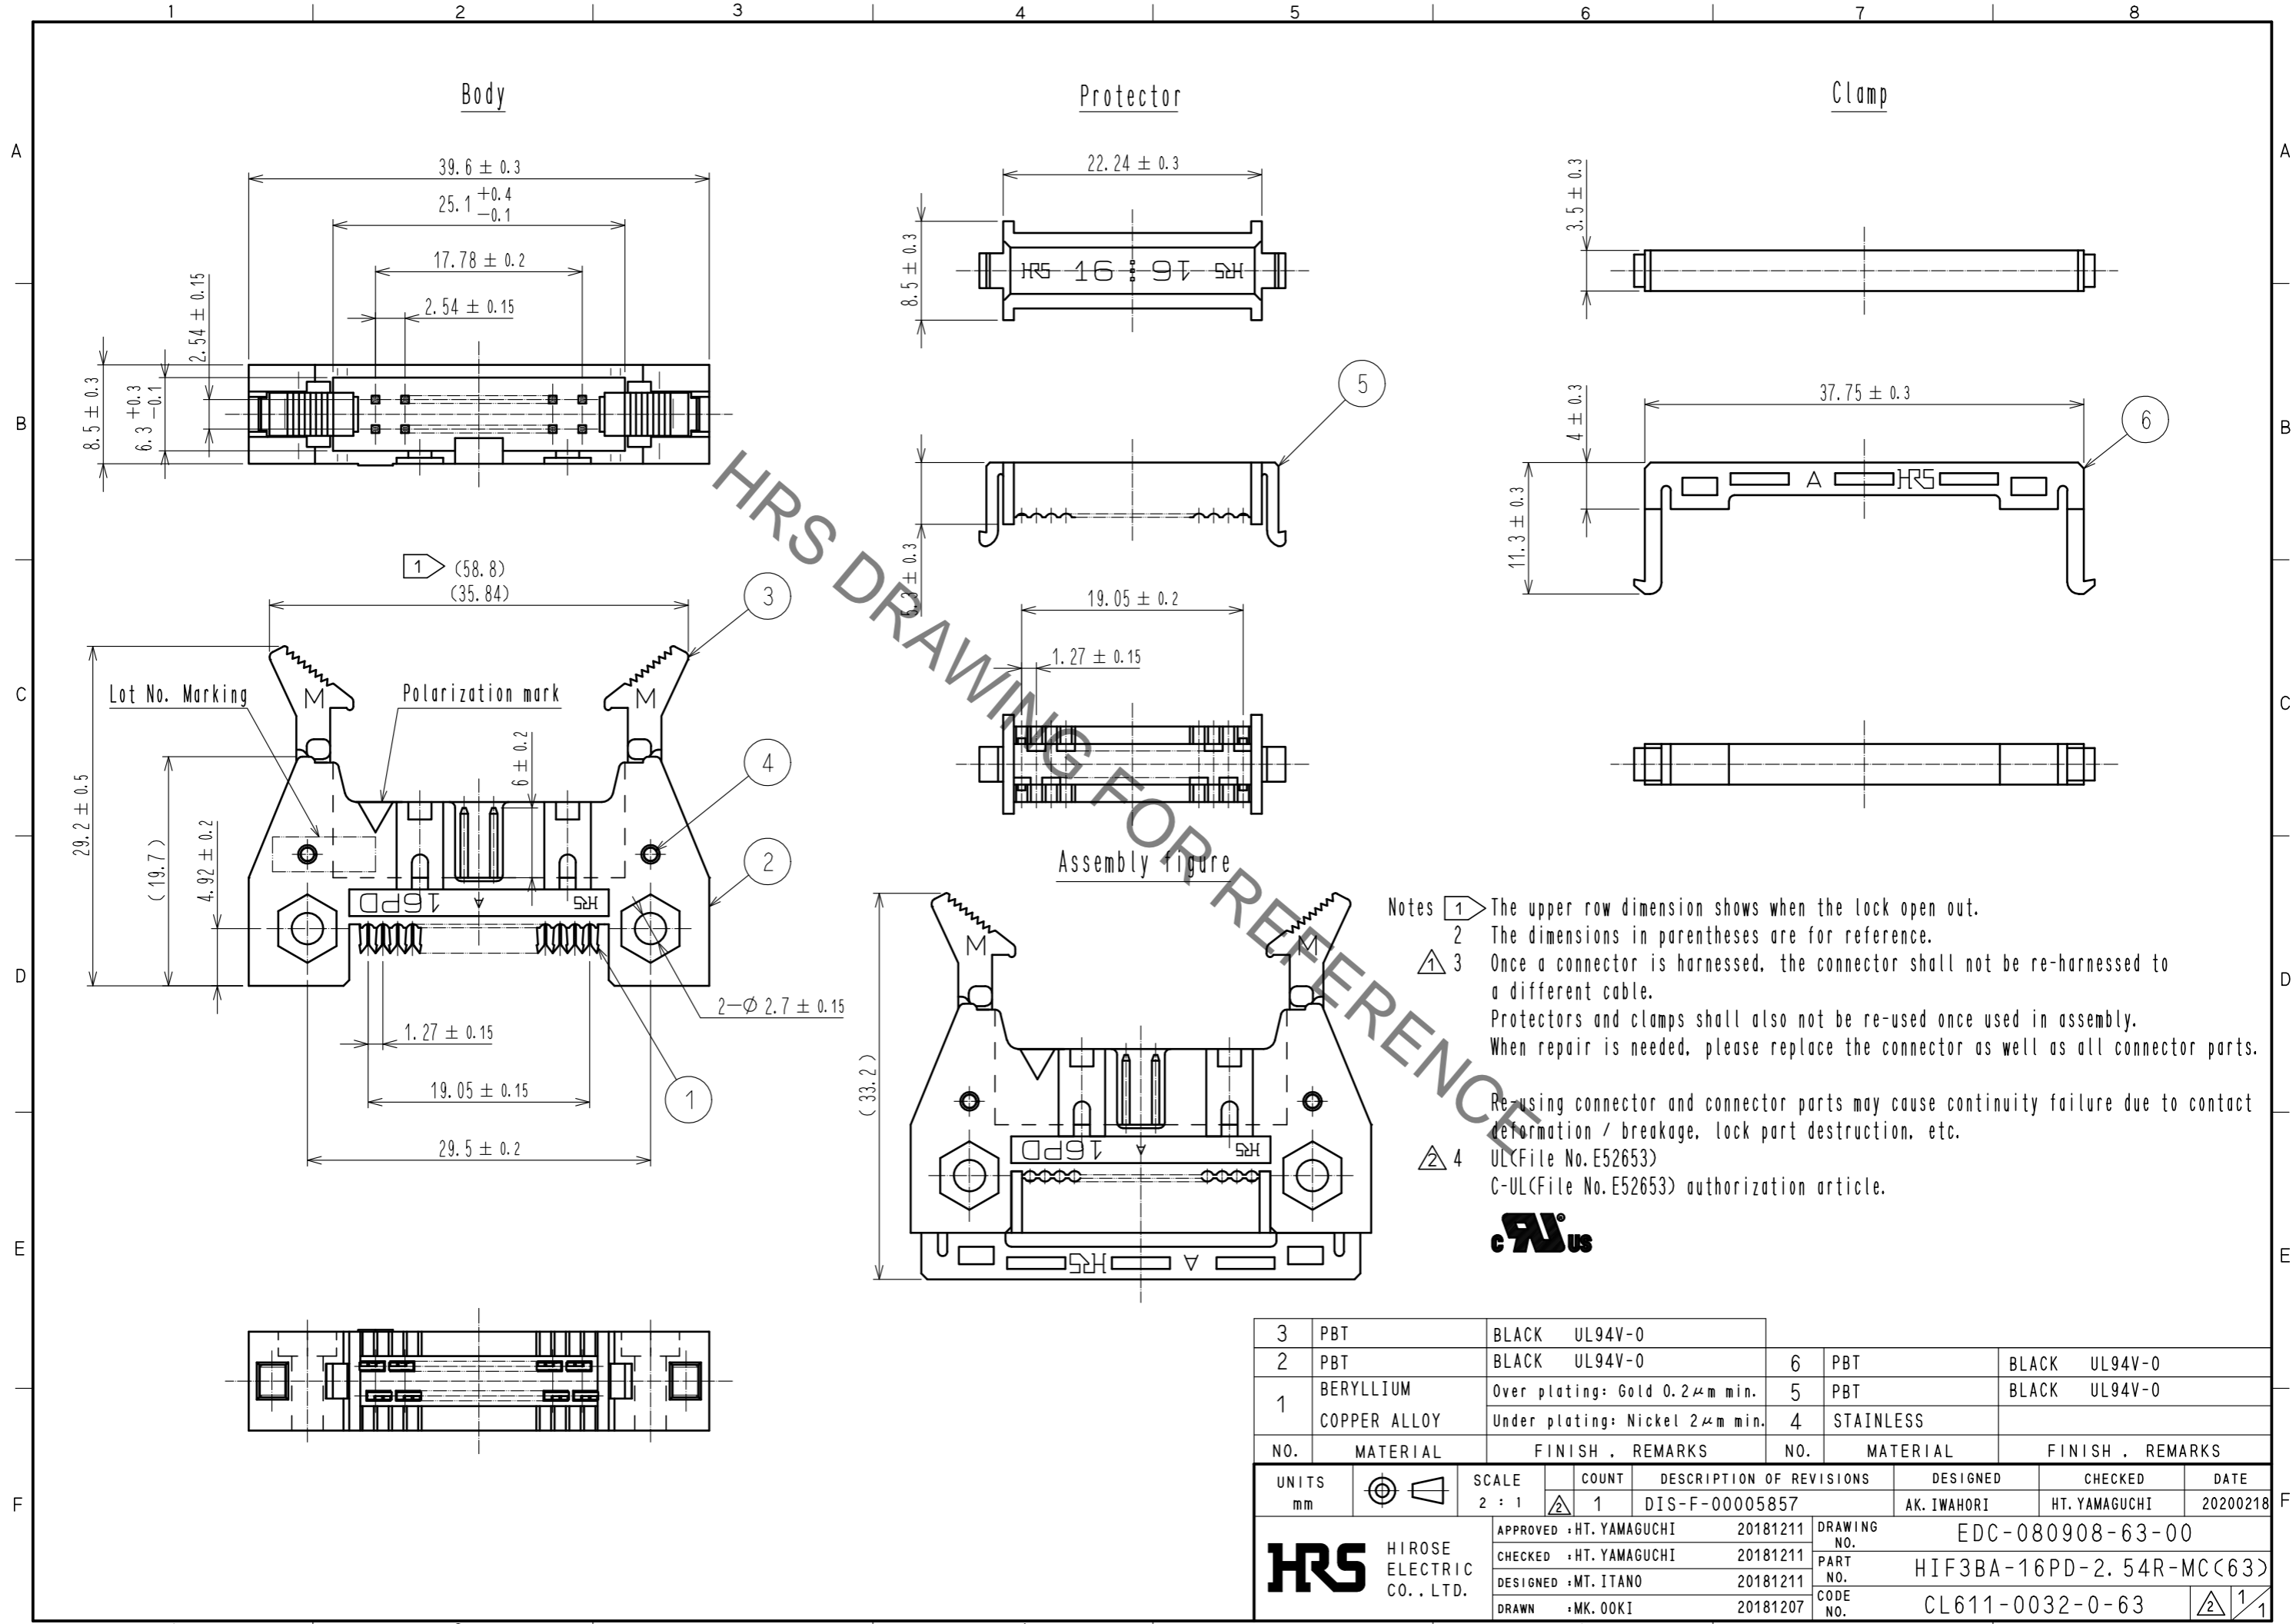

UNITS	SCALE	COUNT	DESCRIPTION OF REVISIONS	DESIGNED	CHECKED	DATE
mm	2 : 1	1	DIS-F-00005857	AK. IWAHORI	HT. YAMAGUCHI	20200218
APPROVED : HT. YAMAGUCHI 20181211			DRAWING NO. EDC-080908-63-00			
CHECKED : HT. YAMAGUCHI 20181211			PART NO. HIF3BA-16PD-2.54R-MC(63)			
DESIGNED : MT. ITANO 20181211			CODE NO. CL611-0032-0-63			
DRAWN : MK. OKI 20181207			1/1			