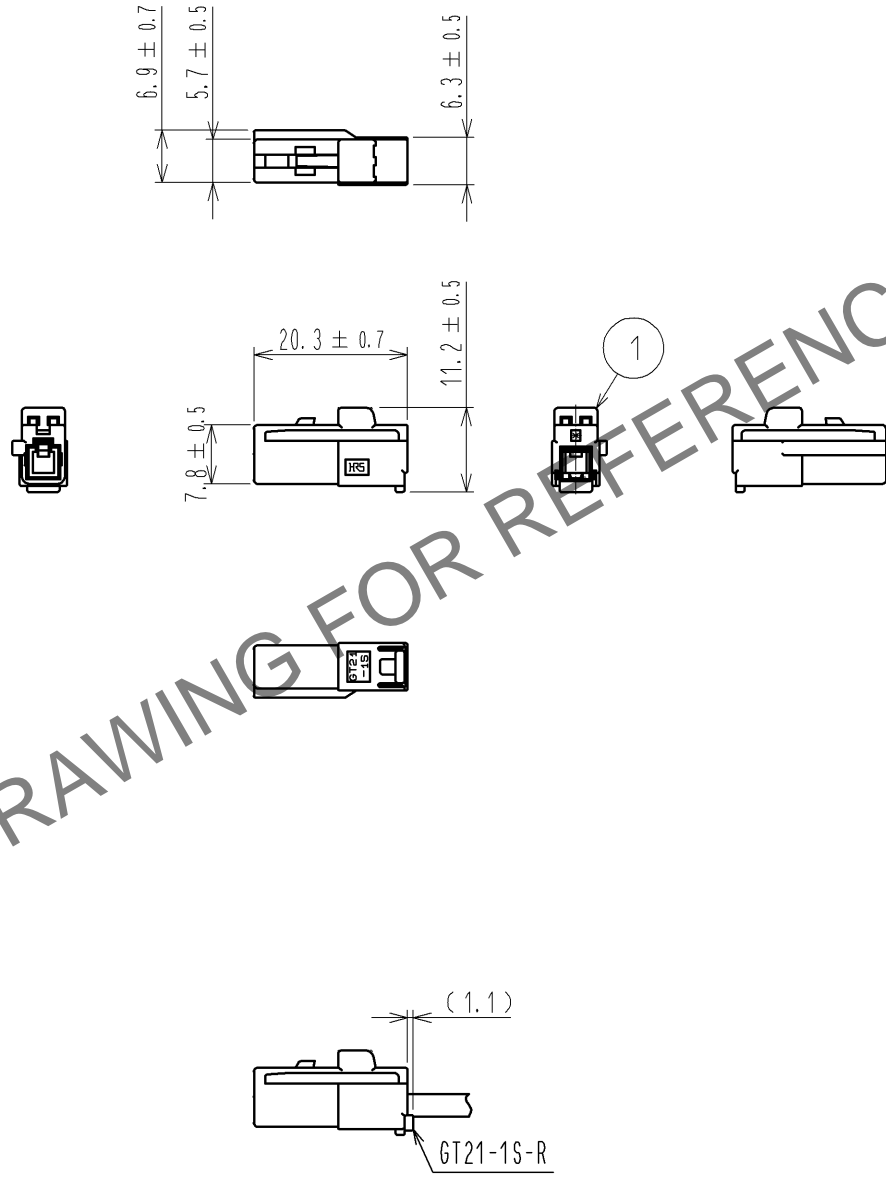

ELV. RoHS COMPLIANT

RETAINER ASSEMBLED

1	PBT	GREEN						
NO.	MATERIAL	FINISH	REMARKS	NO.	MATERIAL	FINISH	REMARKS	
UNITS mm		SCALE 1 : 1	COUNT 	DESCRIPTION OF REVISIONS		DESIGNED	CHECKED	DATE
HIROSE ELECTRIC CO., LTD.	APPROVED	: AR. SHIRAI	11.11.08	DRAWING NO.		EDC4-168589-00		
	CHECKED	: NH. NAKATA	11.11.08	PART NO.		GT21-1S-HU(B)		
	DESIGNED	: MO. OKADA	11.09.11	CODE NO.		CL771-0032-1-00		
	DRAWN	: MO. OKADA	11.09.11			1/1		