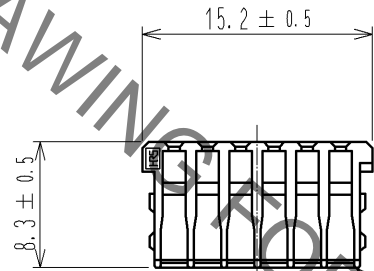

ELV, RoHS COMPLIANT

HRS DRAWING FOR REFERENCE

NOTE1. Use this products with housing.  
Housing product No. : CL775-0037-0

1	PBT	DARK GRAY, UL94V-0					
NO.	MATERIAL	FINISH , REMARKS		NO.	MATERIAL	FINISH , REMARKS	
UNITS mm		SCALE 2 : 1	COUNT 	DESCRIPTION OF REVISIONS		DESIGNED	CHECKED
HIROSE ELECTRIC CO., LTD.		APPROVED : AR. SHIRAI	11.12.20	DRAWING NO.		EDC4-169044-00	
		CHECKED : TY. TAKAHASHI	11.12.20	PART NO.		GT25-12DS-R	
		DESIGNED : TY. SAKASHITA	11.12.20	CODE NO.		CL775-0041-8-00	
		DRAWN : TY. SAKASHITA	11.12.20			1/1	