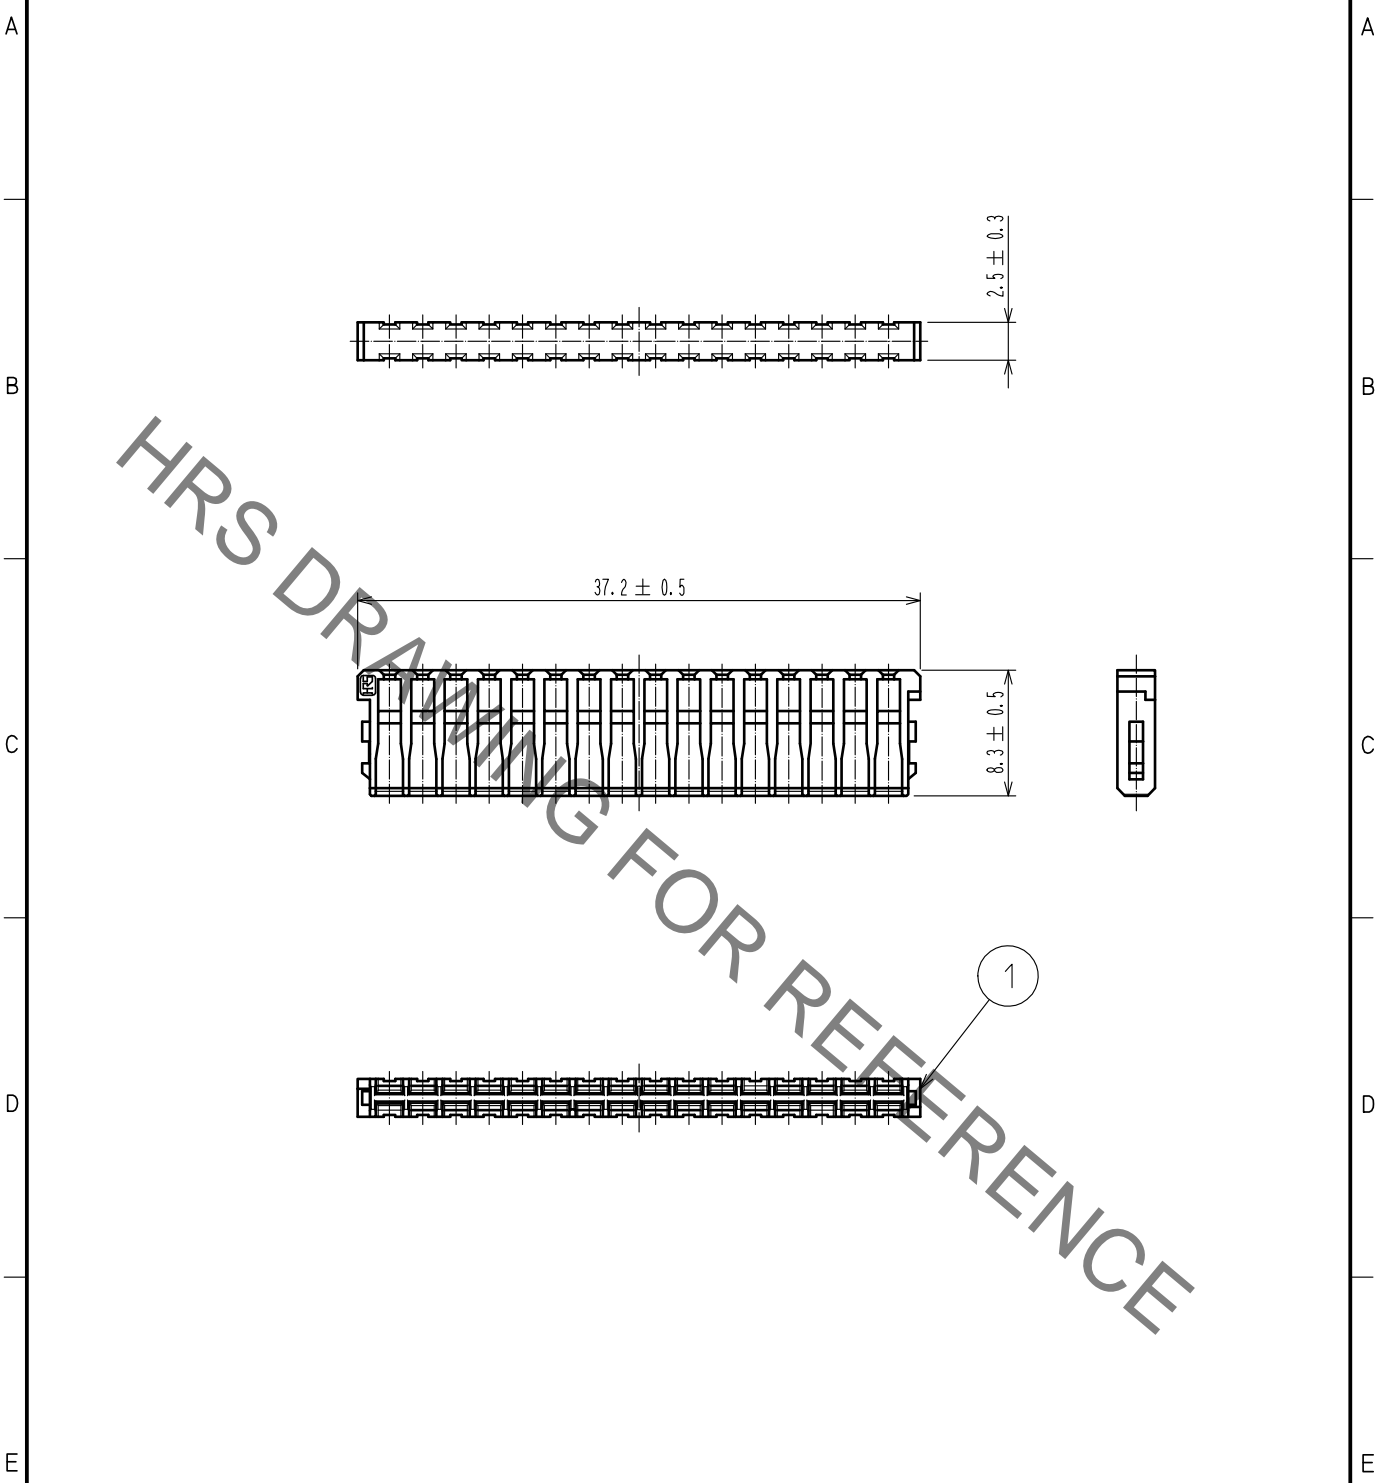

ELV. RoHS COMPLIANT

NOTE1. Use this products with housing GT25-32DS-HU.  
Housing GT25-32DS-HU product No. : CL0775-0042-0

1	PBT	DARK GRAY						
NO.	MATERIAL	FINISH . REMARKS		NO.	MATERIAL	FINISH . REMARKS		
UNITS mm		SCALE 2 : 1	COUNT 	DESCRIPTION OF REVISIONS		DESIGNED	CHECKED	DATE
HIROSE ELECTRIC CO., LTD.		APPROVED : AR. SHIRAI	15.02.17	DRAWING NO.	EDC-169061-00-00			
		CHECKED : MO. OKADA	15.02.17	PART NO.	GT25-32DS-R			
		DESIGNED : TK. SHISHIKURA	15.02.17	CODE NO.	CL775-0043-3-00			
		DRAWN : TK. SHISHIKURA	15.02.17					