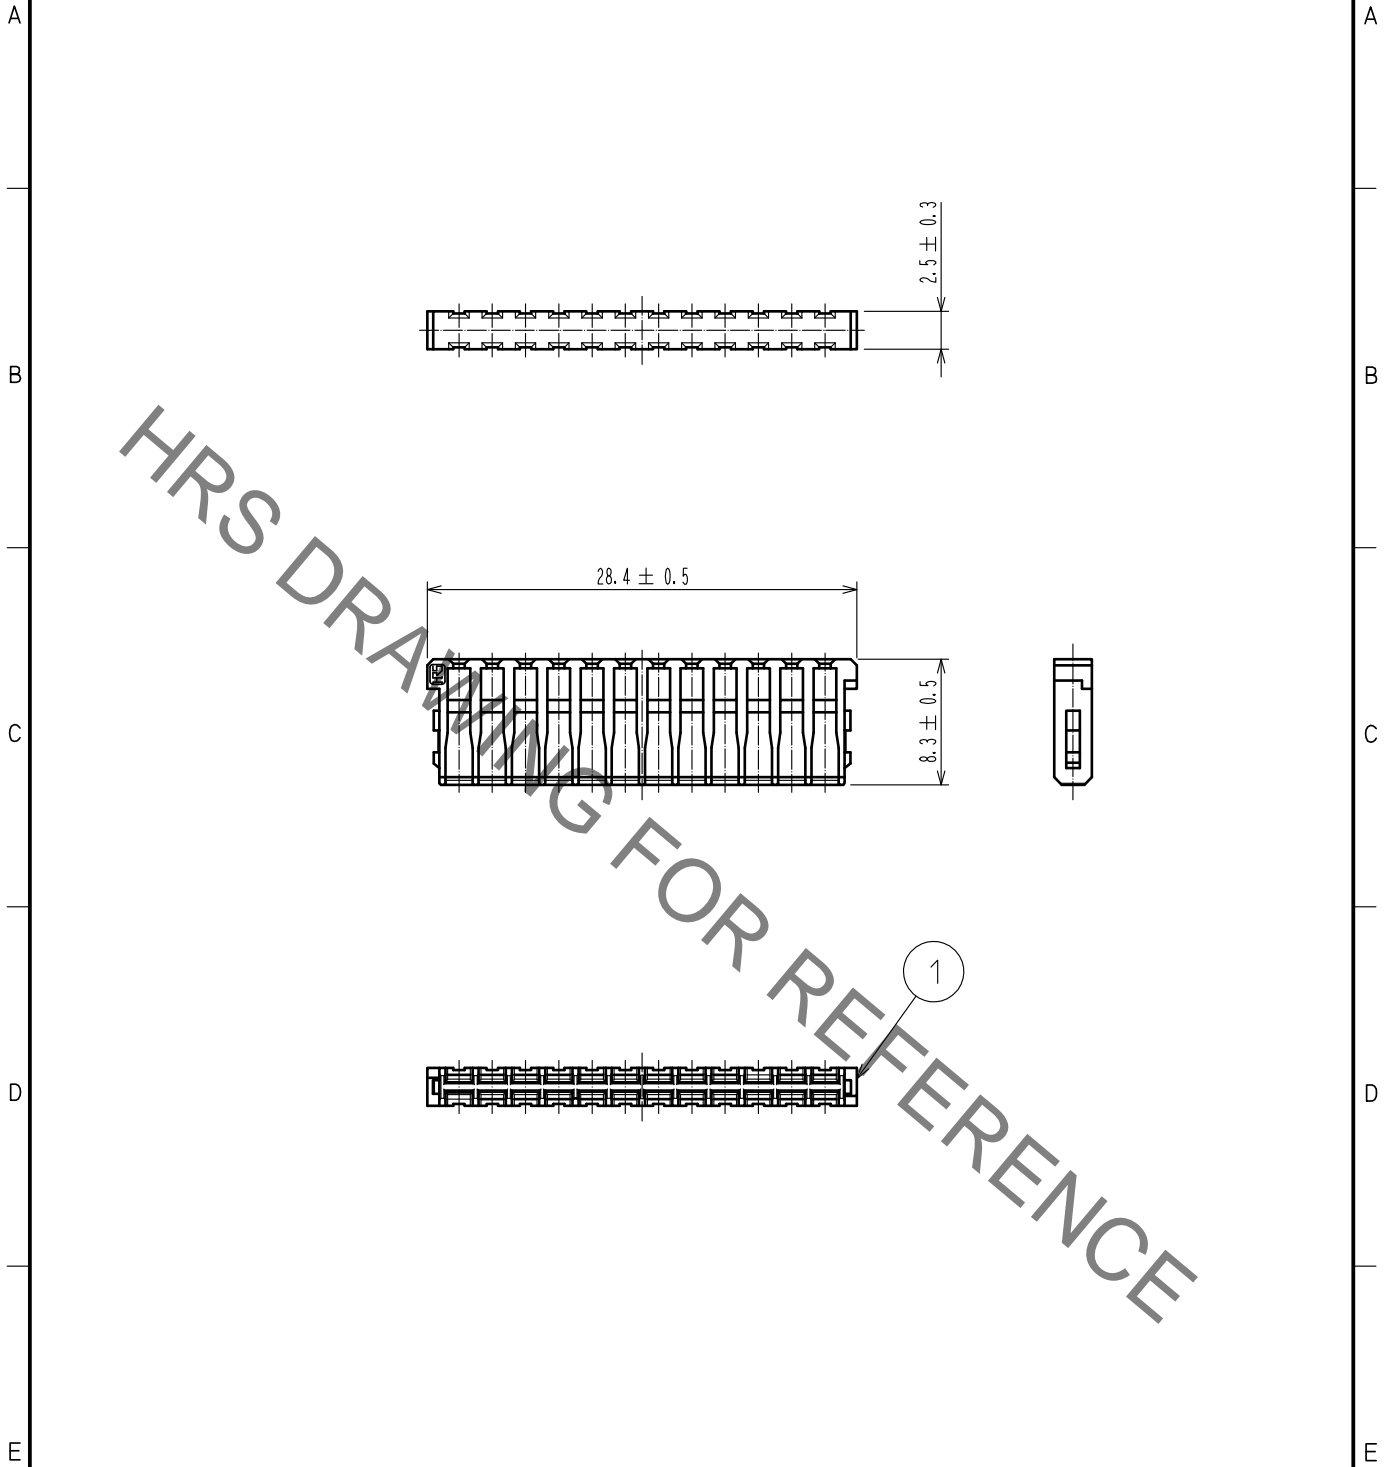

ELV. RoHS COMPLIANT

NOTE1. Use this products with housing GT25-24DS-HU.
Housing GT25-24DS-HU product No. : CL0775-0068-4

1	PBT	DARK GRAY						
NO.	MATERIAL	FINISH . REMARKS		NO.	MATERIAL	FINISH . REMARKS		
UNITS mm		SCALE 2 : 1	COUNT 	DESCRIPTION OF REVISIONS		DESIGNED	CHECKED	DATE
HIROSE ELECTRIC CO., LTD.	APPROVED	: AR. SHIRAI	15.02.17	DRAWING NO.	EDC4-169604-00			
	CHECKED	: MO. OKADA	15.02.17	PART NO.	GT25-24DS-R			
	DESIGNED	: TK. SHISHIKURA	15.02.16	CODE NO.	CL775-0069-7-00			
	DRAWN	: TK. SHISHIKURA	15.02.16		1/1			