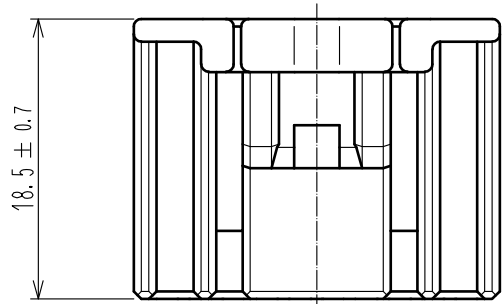

ELV, RoHS COMPLIANT

RETAINER FIXED

RETAINER PRESET

NOTE1. Use this product with retainer preset.
 Retainer product No. : CL775-0076-2

1	PPE	BLACK							
NO.	MATERIAL	FINISH	REMARKS	NO.	MATERIAL	FINISH	REMARKS		
UNITS mm		SCALE 2 : 1	COUNT 	DESCRIPTION OF REVISIONS			DESIGNED	CHECKED	DATE
HRS HIROSE ELECTRIC CO., LTD.	APPROVED	: HS. OZAWA	16.07.23	DRAWING NO.			EDC4-354619-00		
	CHECKED	: HS. OZAWA	16.07.23	PART NO.			GT25-20DS-HU		
	DESIGNED	: YT. HAYAKAWA	16.07.22	CODE NO.			CL775-0075-0-00		
	DRAWN	: YT. HAYAKAWA	16.07.22				1/1		