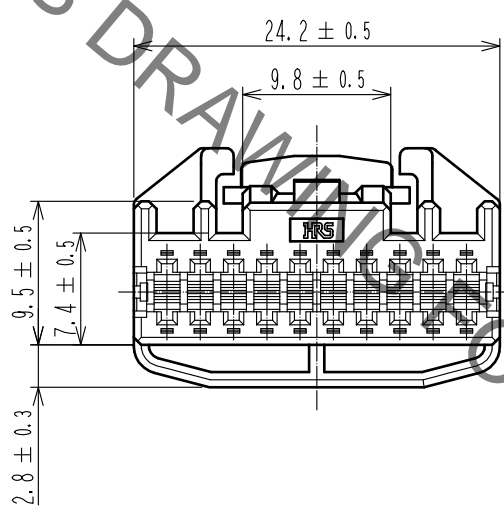

ELV, RoHS COMPLIANT

RETAINER FIXED

RETAINER PRESET

NOTE1. Use this product with retainer preset.
 Retainer product No. : CL775-0076-2

1	PPE	BLACK							
NO.	MATERIAL	FINISH	REMARKS	NO.	MATERIAL	FINISH	REMARKS		
UNITS mm		SCALE 2 : 1	COUNT 	DESCRIPTION OF REVISIONS			DESIGNED	CHECKED	DATE
HRS HIROSE ELECTRIC CO., LTD.	APPROVED	: HS. OZAWA	16.07.23	DRAWING NO.			EDC4-354619-00		
	CHECKED	: HS. OZAWA	16.07.23	PART NO.			GT25-20DS-HU		
	DESIGNED	: YT. HAYAKAWA	16.07.22	CODE NO.			CL775-0075-0-00		
	DRAWN	: YT. HAYAKAWA	16.07.22				1/1		