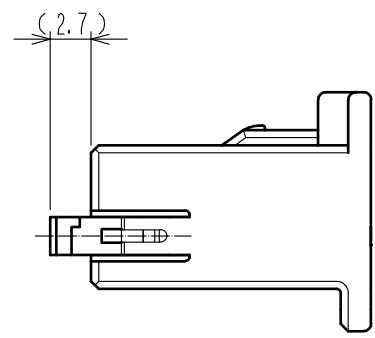

ELV, RoHS COMPLIANT

RETAINER FIXED

RETAINER PRESET

NOTE1. Use this product with retainer preset.
 Retainer product No. : CL775-0076-2

1	PPE	BLACK							
NO.	MATERIAL	FINISH	REMARKS	NO.	MATERIAL	FINISH	REMARKS		
UNITS mm		SCALE 2 : 1	COUNT 	DESCRIPTION OF REVISIONS			DESIGNED	CHECKED	DATE
HRS HIROSE ELECTRIC CO., LTD.	APPROVED	: HS. OZAWA	16.07.23	DRAWING NO.			EDC4-354619-00		
	CHECKED	: HS. OZAWA	16.07.23	PART NO.			GT25-20DS-HU		
	DESIGNED	: YT. HAYAKAWA	16.07.22	CODE NO.			CL775-0075-0-00		
	DRAWN	: YT. HAYAKAWA	16.07.22				1/1		