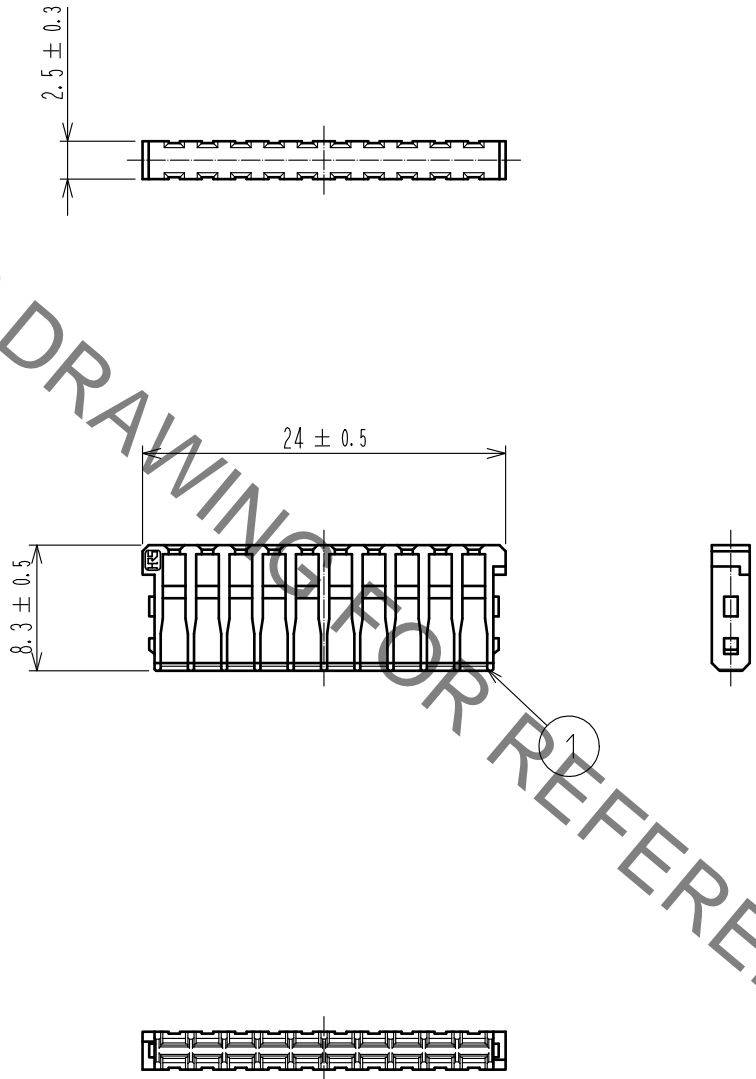

ELV, RoHS COMPLIANT

HRS DRAWING FOR REFERENCE

NOTE1. Use this products with housing.
 Housing product No. : CL775-0075-0

1	PBT	DARK GRAY	
NO.	MATERIAL	FINISH .	REMARKS
UNITS mm		SCALE 2 : 1	COUNT
APPROVED : HS. OZAWA		16.07.23	DRAWING NO. EDC4-354620-00
CHECKED : HS. OZAWA		16.07.23	PART NO. GT25-20DS-R
DESIGNED : YT. HAYAKAWA		16.07.22	CODE NO. CL775-0076-2-00
DRAWN : YT. HAYAKAWA		16.07.22	1/1