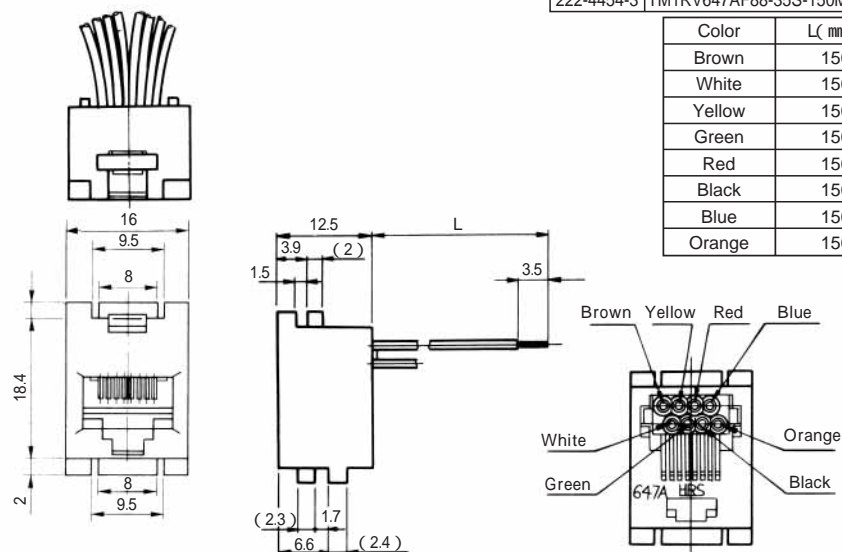

# MODULAR CONNECTORS

CL 222 TM

TM1RV-647AF88- \*

CL No.	Part No.	RoHS
222-4454-3	TM1RV647AF88-35S-150M	YES

Color	L (mm)
Brown	150
White	150
Yellow	150
Green	150
Red	150
Black	150
Blue	150
Orange	150

Note: Standard color is warm gray.