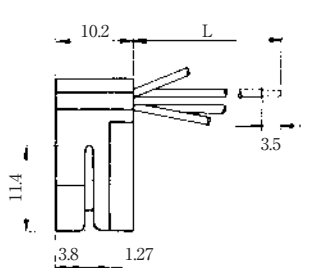

### ●TM1R-616B44-\*

CL No.	Part No.	RoHS
222-4465-0	TM1R-616B44-35S-150M	YES

Color	L (mm)
Yellow	150
Green	150
Red	150
Black	150

Note: Standard finish color is gray.