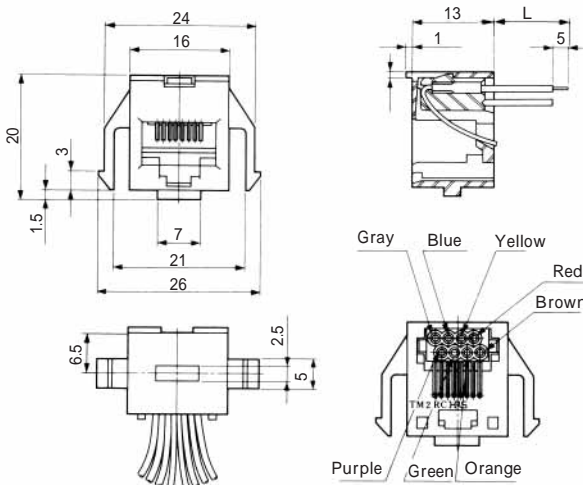

# MODULAR CONNECTORS

CL 222 TM

TM1RV-647AF88- \*

CL No.	Part No.	RoHS
222-4454-3	TM1RV647AF88-35S-150M	YES

Color	L (mm)
Brown	150
White	150
Yellow	150
Green	150
Red	150
Black	150
Blue	150
Orange	150

Note: Standard color is warm gray.

TM2RC-88- \*

CL No.	Part No.	RoHS
222-4434-6	TM2RCV-M88-5S-450M	YES

Color	L (mm)
Gray	450
Purple	450
Blue	450
Green	450
Yellow	450
Orange	450
Red	450
Brown	450

Note: Standard finish color is beige white.