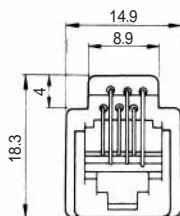

Note1: Standard finish color is gray.

Note2: The drawing is shown sample of TM1RV-623K66- *