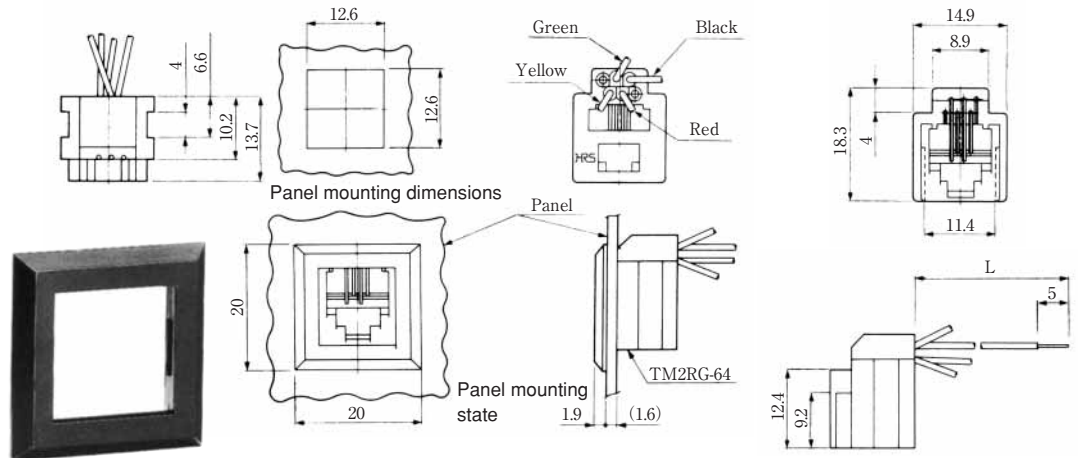

●TM2RGV-L66-*

●TM2RGV-L64-*

●TM2RGV-L62-*

CL No.	Part No.	RoHS
222-4462-1	TM2RGV-L66-4S-150M	YES

Color	L (mm)
White	150
Yellow	150
Green	150
Red	150
Black	150
Blue	150

CL No.	Part No.	RoHS
222-4456-9	TM2RGV-L64-4S-150M	YES

Color	L (mm)
Yellow	150
Green	150
Red	150
Black	150

CL No.	Part No.	RoHS
222-4455-6	TM2RGV-L62-4S-150M	YES

Color	L (mm)
Green	150
Red	150

Note1: Standard finish color is dark brown. Note2: The drawing is shown sample of TM2RGV-L64-*