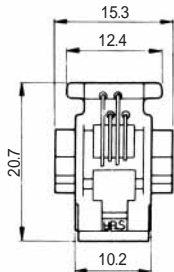

MODULAR CONNECTORS

CL 222 TM

TM1R-616W44-*