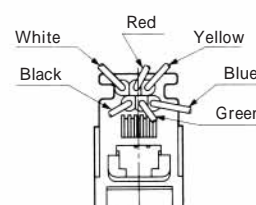

Note1: Standard finish color is gray.

Note2: The drawing is shown sample of TM1RV-623P66- *