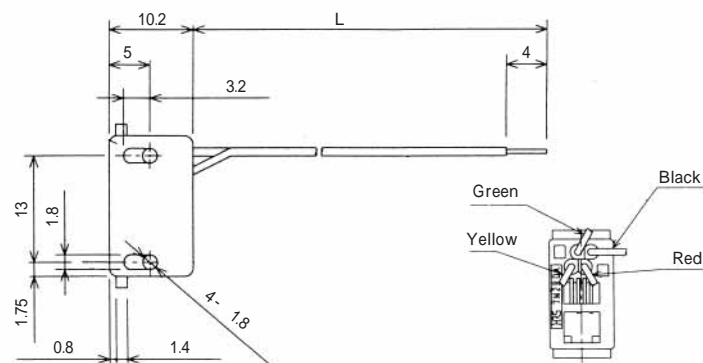

Color	L (mm)
Yellow	150
Green	150
Red	150
Black	150

Note: Standard finish color is warm gray.

TM2RDA-F44-\*

CL No.	Part No.	RoHS
CL222-4440-9	TM2RDA-F44-4S-150M	YES

Color	L (mm)
Yellow	150
Green	150
Red	150
Black	150