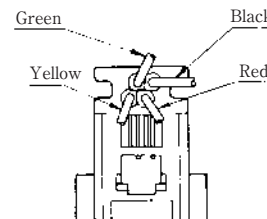

### ●TM1R-616B44-\*

CL No.	Part No.	RoHS
222-4465-0	TM1R-616B44-35S-150M	YES

Color	L (mm)
Yellow	150
Green	150
Red	150
Black	150

Note: Standard finish color is gray.