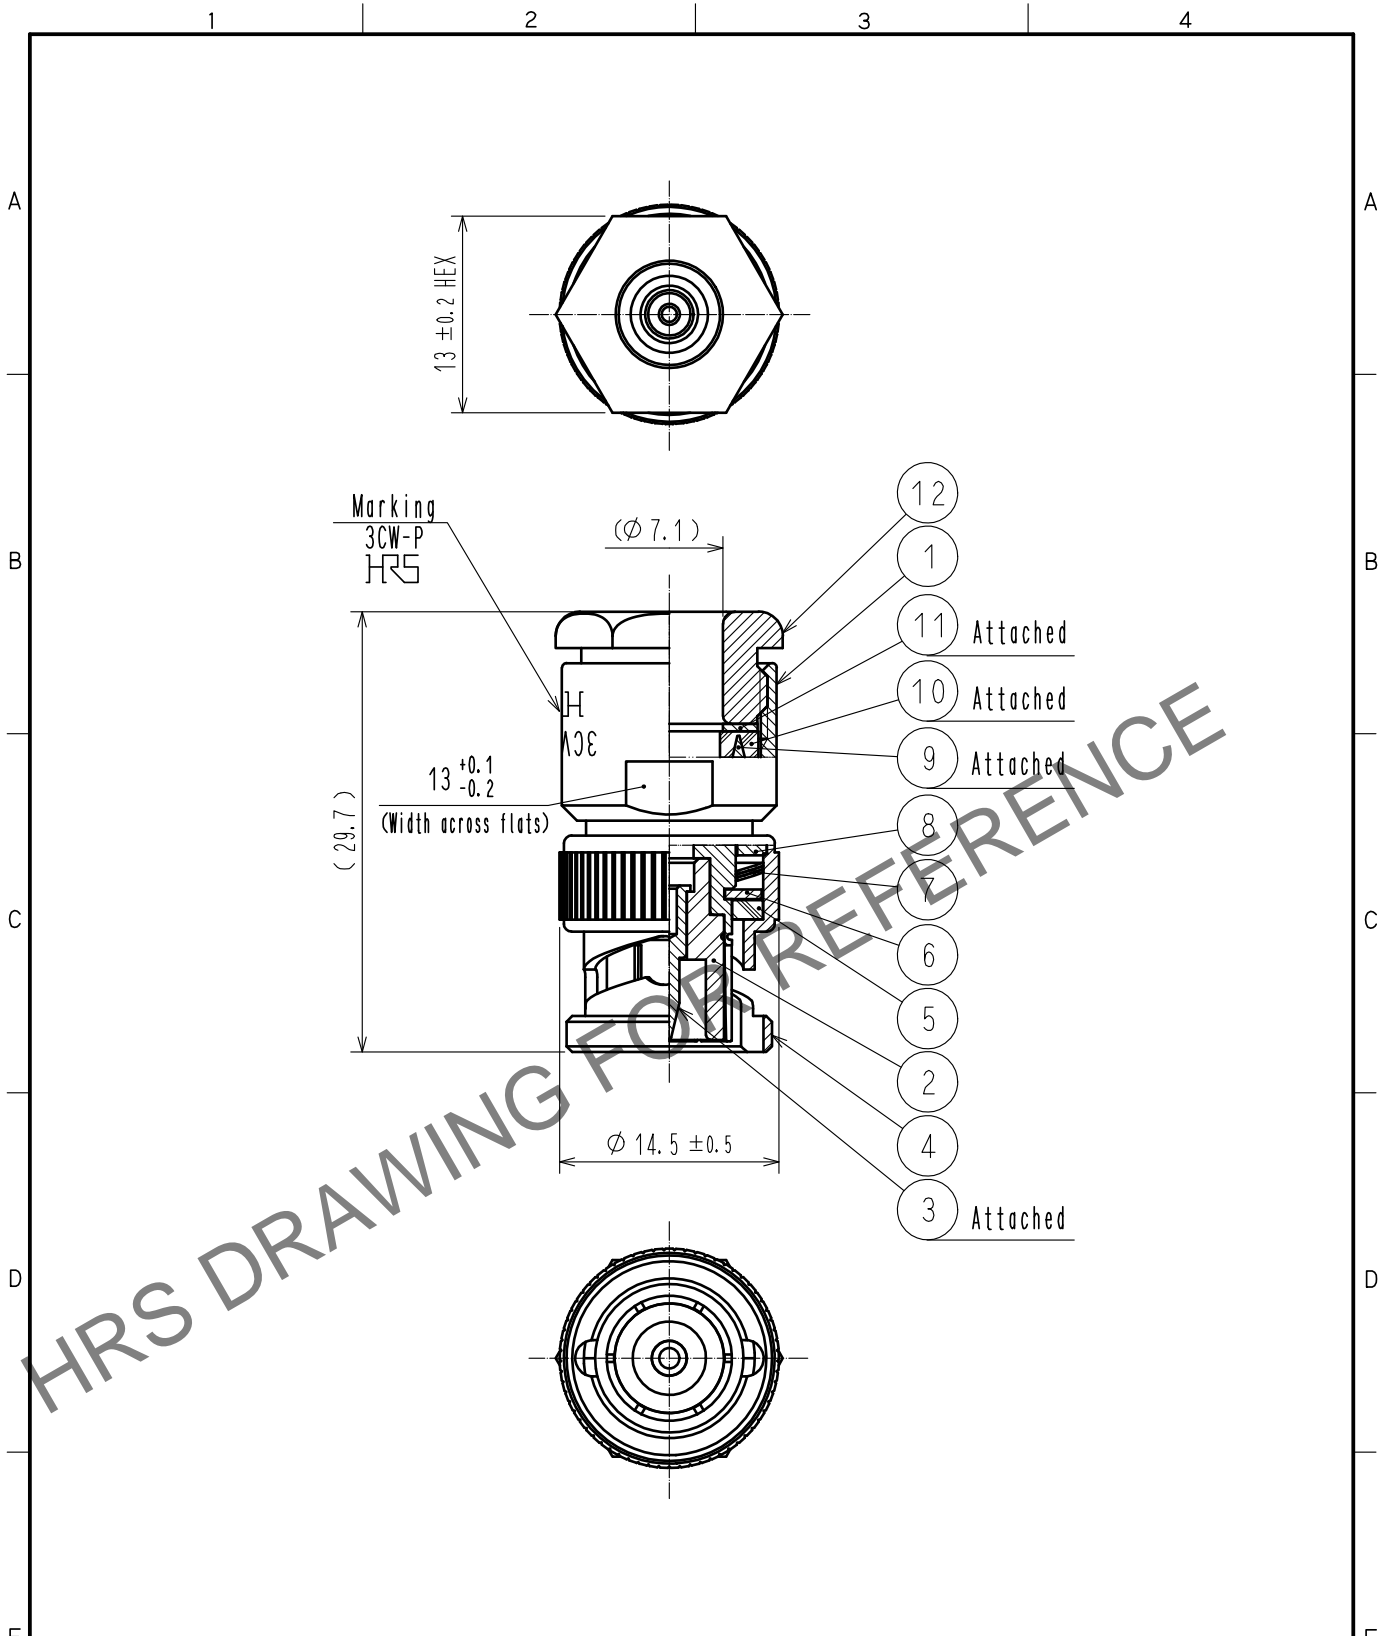

HRS DRAWING FOR REFERENCE

6	BRASS	SILVER PLATING	12	BRASS	SILVER PLATING
5	SILICONE RUBBER		11	BRASS	SILVER PLATING
4	BRASS	SILVER PLATING	10	SILICONE RUBBER	
3	BRASS	SILVER PLATING	9	BRASS	SILVER PLATING
2	PTFE		8	BRASS	SILVER PLATING
1	BRASS	SILVER PLATING	7	BERYLLIUM COPPER	SILVER PLATING
NO.	MATERIAL	FINISH . REMARKS	NO.	MATERIAL	FINISH . REMARKS

UNITS mm		SCALE 2 : 1	COUNT 	DESCRIPTION OF REVISIONS	DESIGNED	CHECKED	DATE
HIROSE ELECTRIC CO., LTD.		APPROVED : NK. NINOMIYA	20211022	DRAWING NO.	EDC-005635-40-00		
		CHECKED : NK. NINOMIYA	20211022	PART NO.	3CW-P(40)		
		DESIGNED : MT. KANEKO	20211022	CODE NO.	CL0302-0209-1-40		
		DRAWN : YK. MITSUISHI	20211022				1