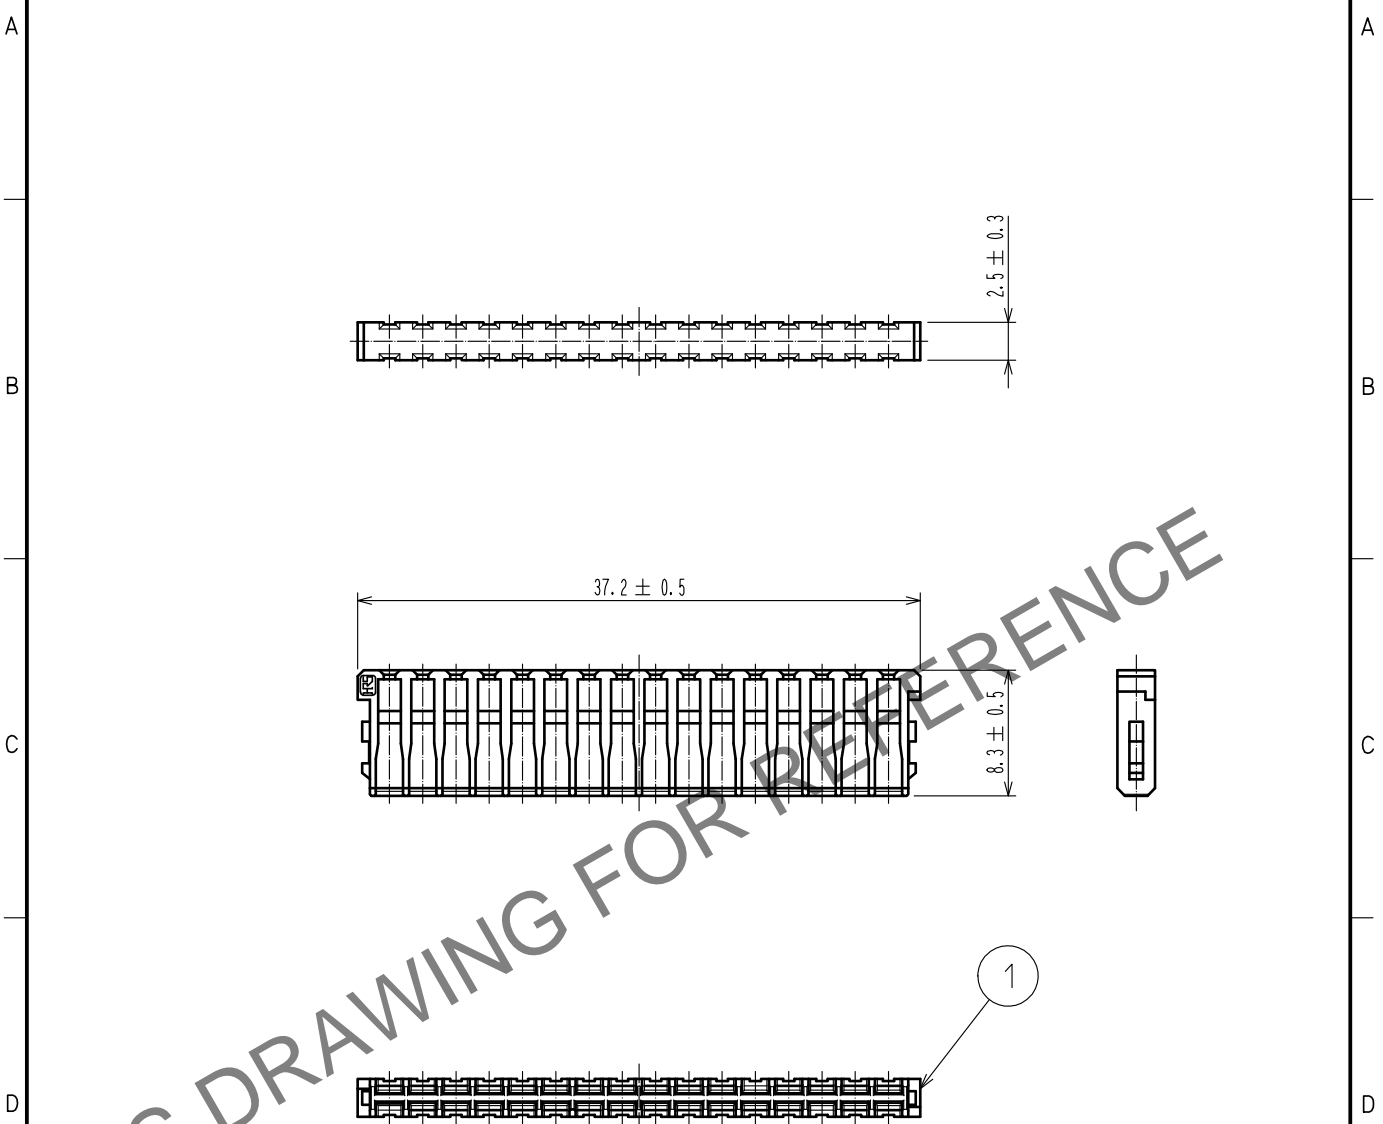

ELV. RoHS COMPLIANT

HRS DRAWING FOR REFERENCE

NOTE1. Use this products with housing GT25-32DS-HU.
 Housing GT25-32DS-HU product No. : CL0775-0042-0

1	PBT	DARK GRAY						
NO.	MATERIAL	FINISH .	REMARKS	NO.	MATERIAL	FINISH .	REMARKS	
UNITS mm		SCALE 2 : 1	COUNT 	DESCRIPTION OF REVISIONS		DESIGNED	CHECKED	DATE
HIROSE ELECTRIC CO., LTD.		APPROVED : AR. SHIRAI	15.02.17	DRAWING NO.		EDC-169061-00-00		
		CHECKED : MO. OKADA	15.02.17	PART NO.		GT25-32DS-R		
		DESIGNED : TK. SHISHIKURA	15.02.17	CODE NO.		CL775-0043-3-00		
		DRAWN : TK. SHISHIKURA	15.02.17			1/1		