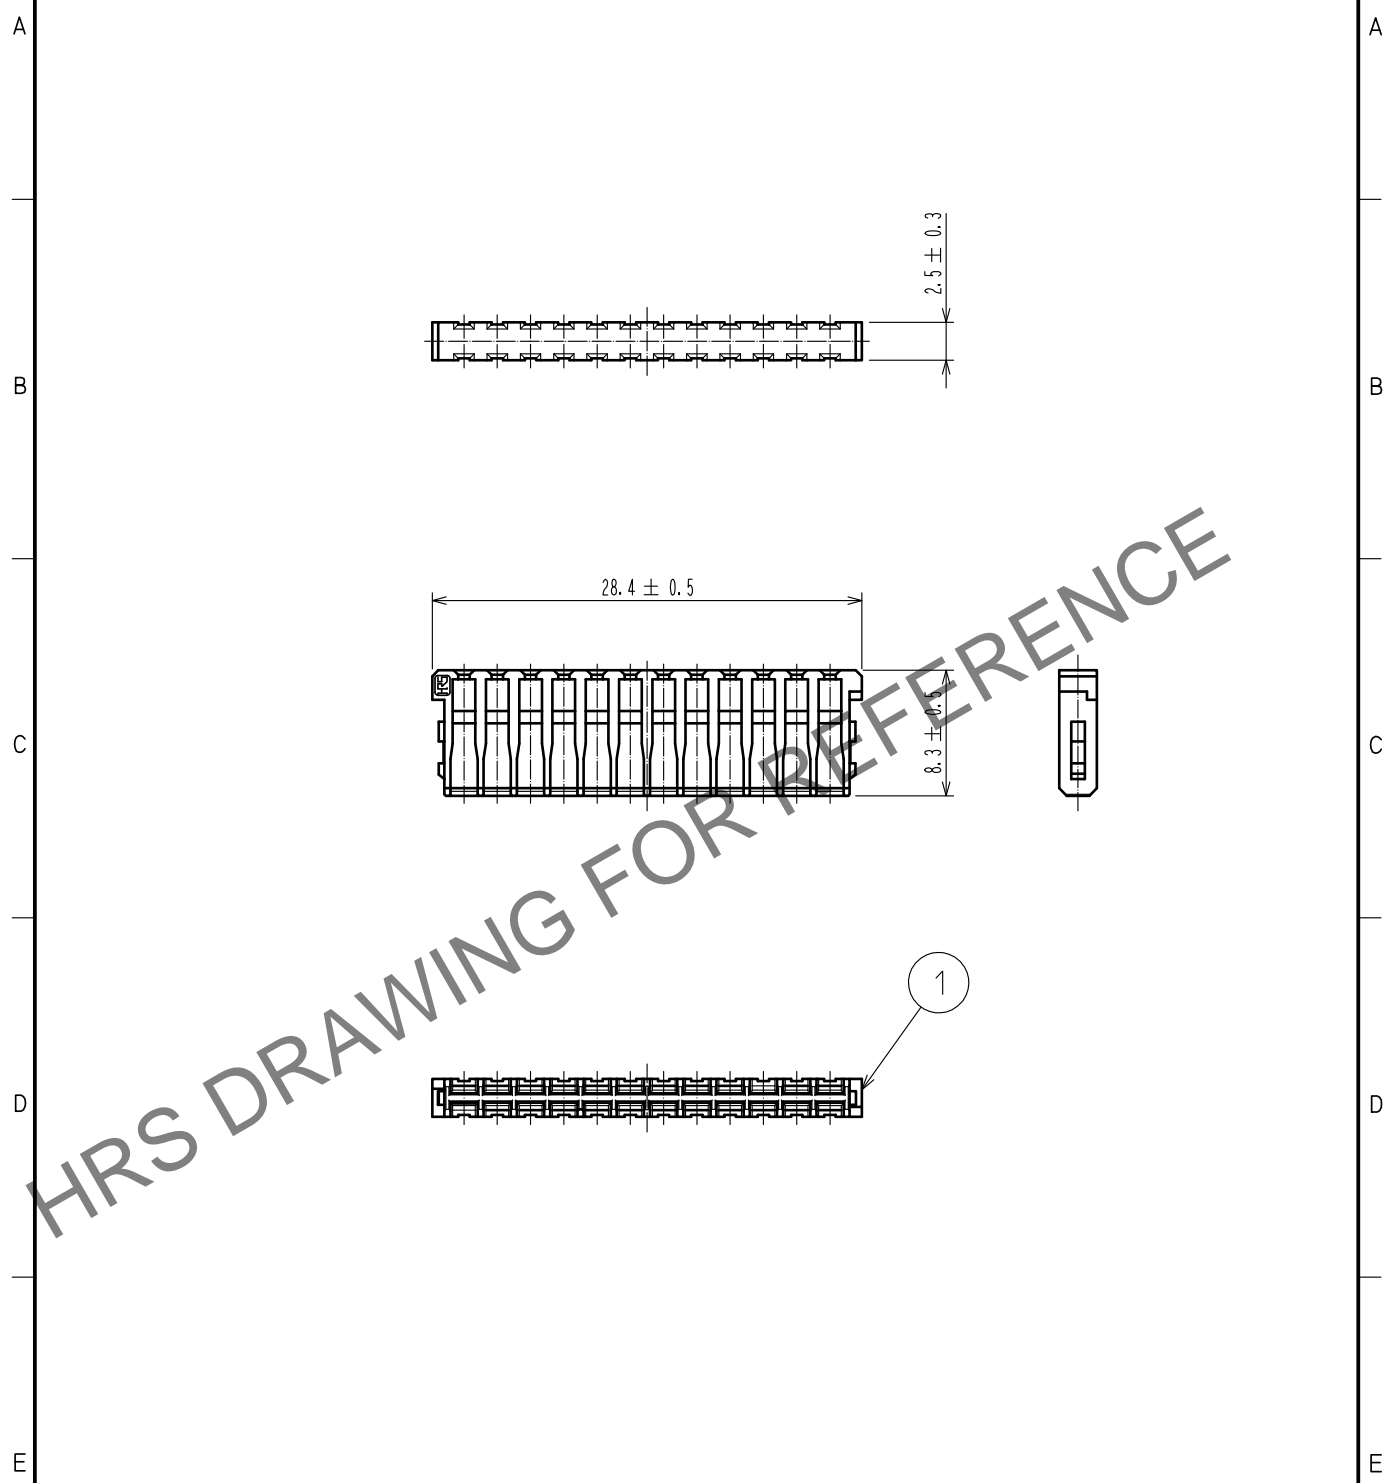

ELV. RoHS COMPLIANT

HRS DRAWING FOR REFERENCE

NOTE1. Use this products with housing GT25-24DS-HU.
 Housing GT25-24DS-HU product No. : CL0775-0068-4

1	PBT	DARK GRAY						
NO.	MATERIAL	FINISH . REMARKS		NO.	MATERIAL	FINISH . REMARKS		
UNITS mm		SCALE 2 : 1	COUNT 	DESCRIPTION OF REVISIONS		DESIGNED	CHECKED	DATE
HRS HIROSE ELECTRIC CO., LTD.	APPROVED	: AR. SHIRAI	15.02.17	DRAWING NO.	EDC4-169604-00			
	CHECKED	: MO. OKADA	15.02.17	PART NO.	GT25-24DS-R			
	DESIGNED	: TK. SHISHIKURA	15.02.16	CODE NO.	CL775-0069-7-00			
	DRAWN	: TK. SHISHIKURA	15.02.16					