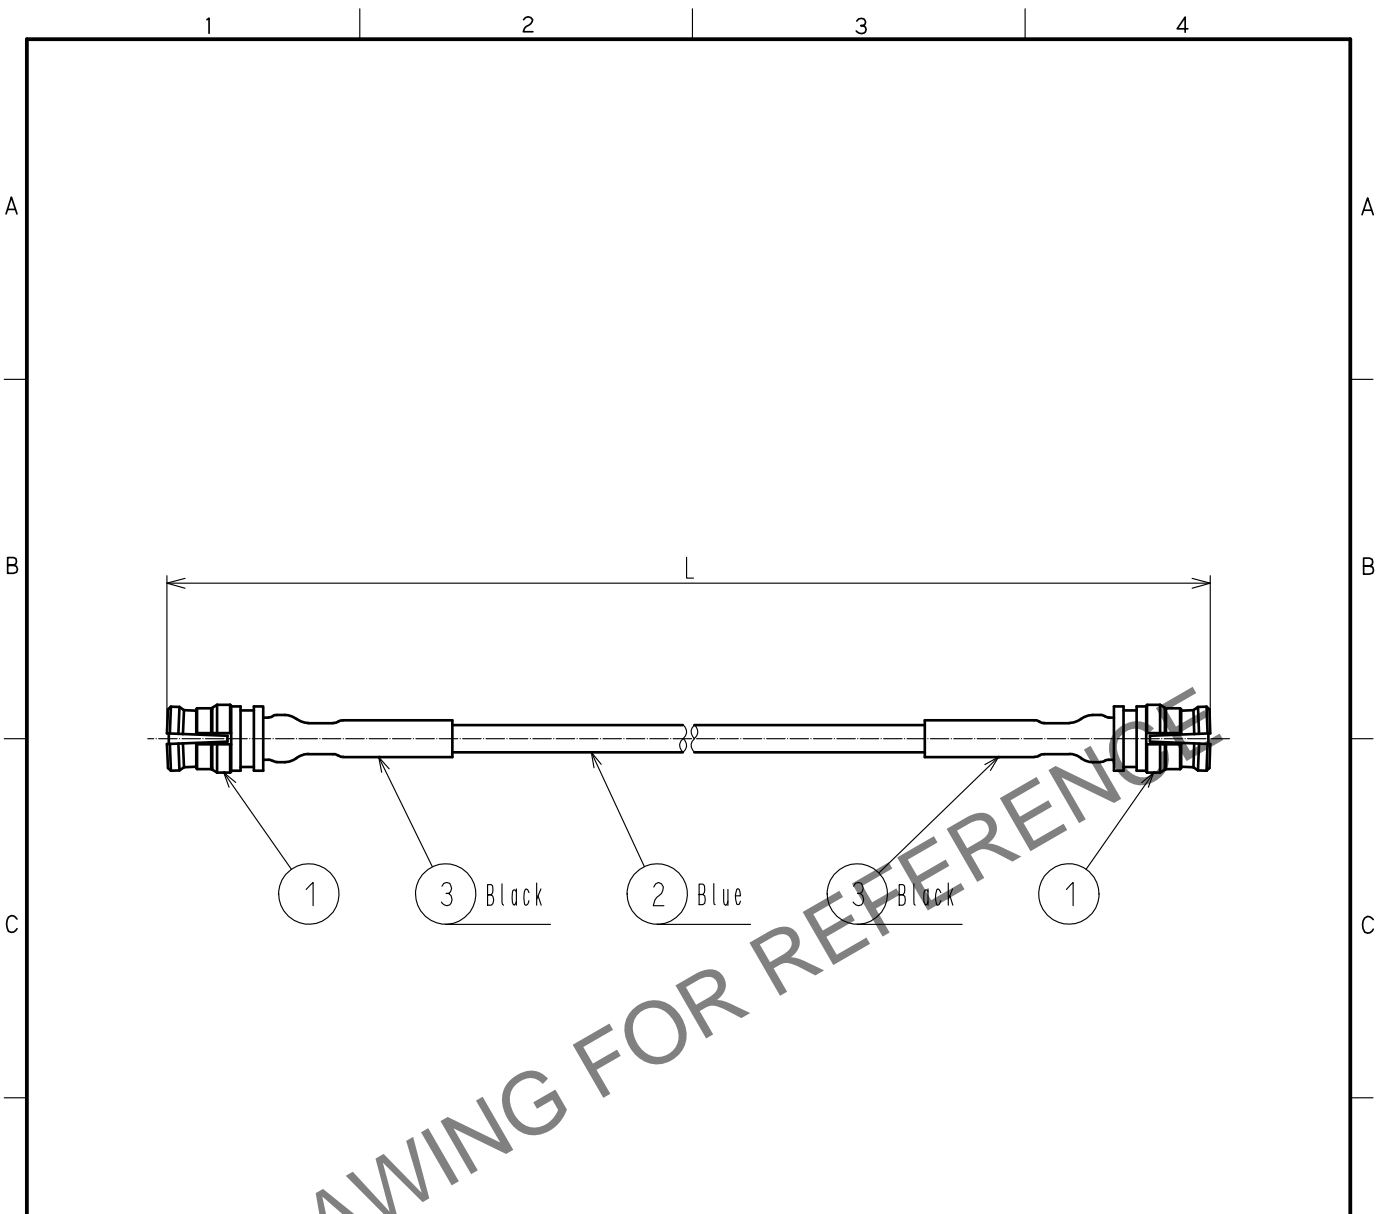

Product Name	CL Code	Cable Length:L
SMP-2J-AF2-A-100RS	CL321-0437-0-01	100±4
SMP-2J-AF2-A-300RS	CL321-0437-0-02	300±8
SMP-2J-AF2-A-500RS	CL321-0437-0-03	500±8

1 SMP-J-119-18G		CL338-1001-0-00		3 SUMITUBE F(Z)	Sumitomo Electric Industries, Ltd.		
NO. MATERIAL		FINISH . REMARKS		2 FCCAF2	NISSEI ELECTRIC CO., LTD.		
UNITS mm		SCALE Free	COUNT	DESCRIPTION OF REVISIONS	DESIGNED	CHECKED	DATE
HIROSE ELECTRIC CO., LTD.		APPROVED	·NK. NINOMIYA	20230608	DRAWING NO.		SMP-2J-AF2-A-LRS CODE NO. 1/1
		CHECKED	·NK. NINOMIYA	20230608	PART NO.		
		DESIGNED	·MK. INOUE	20230608	CODE NO.		
		DRAWN	·MK. INOUE	20230608			