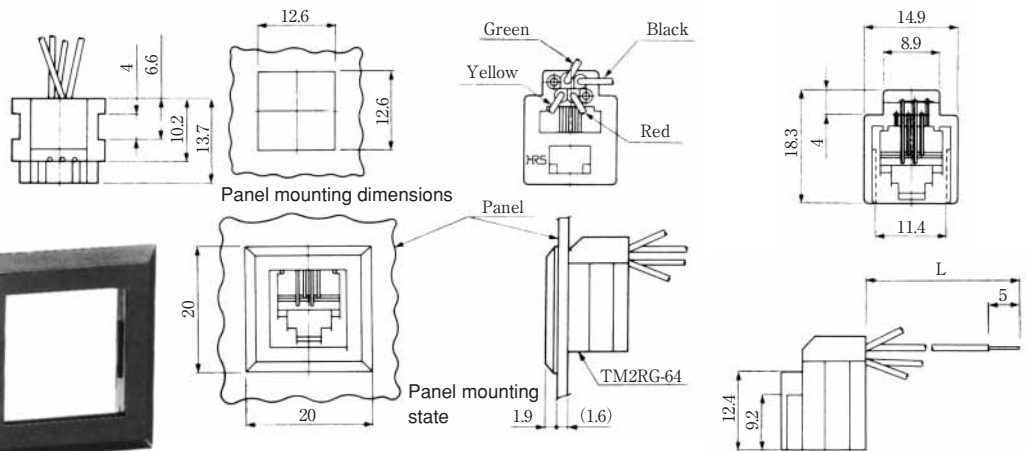

●TM2RGV-L66-*

●TM2RGV-L64-*

●TM2RGV-L62-*

CL No.	Part No.	RoHS
222-4462-1	TM2RGV-L66-4S-150M	YES

Color	L (mm)
White	150
Yellow	150
Green	150
Red	150
Black	150
Blue	150

CL No.	Part No.	RoHS
222-4456-9	TM2RGV-L64-4S-150M	YES

Color	L (mm)
Yellow	150
Green	150
Red	150
Black	150

CL No.	Part No.	RoHS
222-4455-6	TM2RGV-L62-4S-150M	YES

Color	L (mm)
Green	150
Red	150

Note1: Standard finish color is dark brown. Note2: The drawing is shown sample of TM2RGV-L64-*