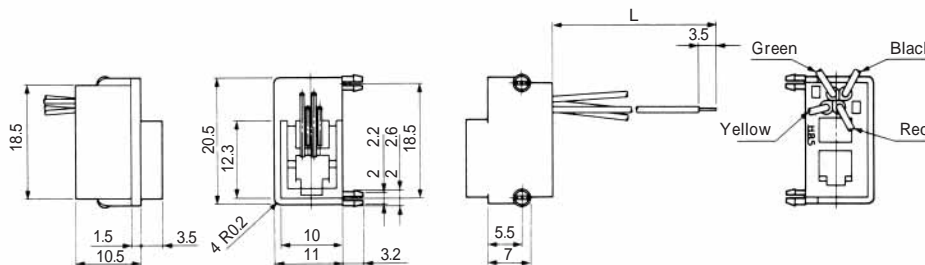

Note: Standard finish color is warm gray.

MODULAR CONNECTORS

CL 222 TM

TM6RA-144- *

| CL No. | Part No. | RoHS |
|------------|--------------------|------|
| 222-4474-0 | TM6RA-144-35S-150M | YES |

| Color | L (mm) |
|--------|--------|
| Yellow | 150 |
| Green | 150 |
| Red | 150 |
| Black | 150 |