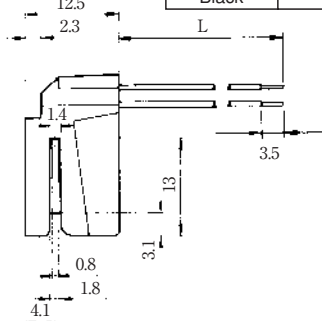

MODULAR CONNECTORS

CL 222 TM

Wire Lead Jack Type

●TM1R-616B44-*

| CL No. | Part No. | RoHS |
|------------|----------------------|------|
| 222-4465-0 | TM1R-616B44-35S-150M | YES |

| Color | L (mm) |
|--------|--------|
| Yellow | 150 |
| Green | 150 |
| Red | 150 |
| Black | 150 |

Note: Standard finish color is gray.

●TM1R-616P44-*

| CL No. | Part No. | RoHS |
|------------|----------------------|------|
| 222-4466-2 | TM1R-616P44-35S-150M | YES |

| Color | L (mm) |
|--------|--------|
| Yellow | 150 |
| Green | 150 |
| Red | 150 |
| Black | 150 |