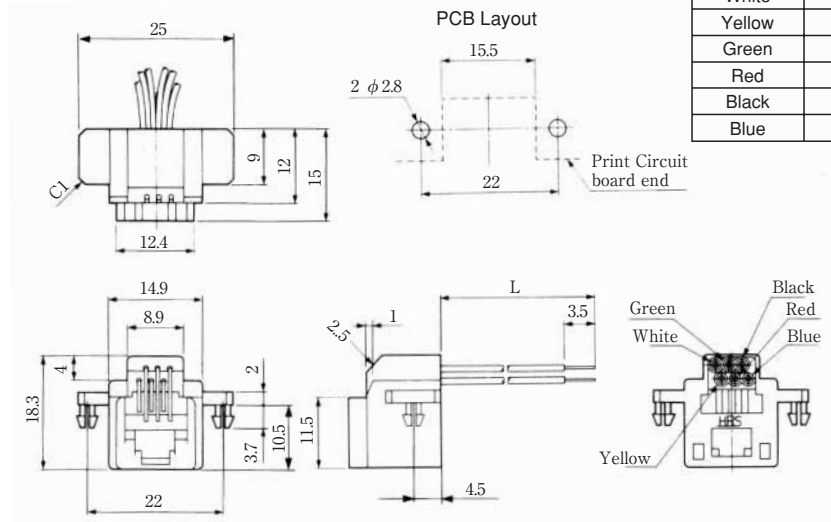

MODULAR CONNECTORS

CL 222 TM

●TM7RV-66-*

CL No.	Part No.	RoHS
222-4472-5	TM7RV-A66-35S-150M	YES

Color	L (mm)
White	150
Yellow	150
Green	150
Red	150
Black	150
Blue	150

Note: Standard finish color is Vanilla white.