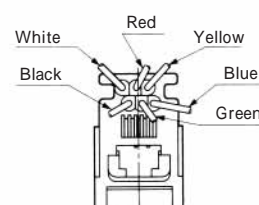

Note1: Standard finish color is gray.

Note2: The drawing is shown sample of TM1RV-623P66- *