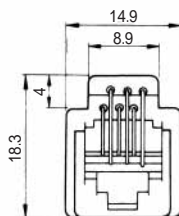

Note1: Standard finish color is gray.

Note2: The drawing is shown sample of TM1RV-623K66- *