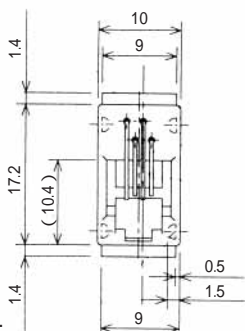

Note: Standard finish color is warm gray.