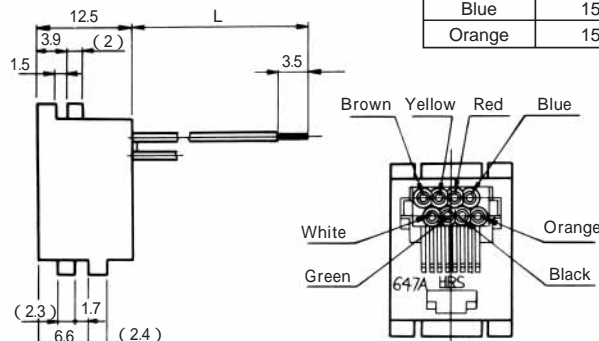

MODULAR CONNECTORS

CL 222 TM

TM1RV-647AF88- *

| CL No. | Part No. | RoHS |
|------------|-----------------------|------|
| 222-4454-3 | TM1RV647AF88-35S-150M | YES |

| Color | L (mm) |
|--------|--------|
| Brown | 150 |
| White | 150 |
| Yellow | 150 |
| Green | 150 |
| Red | 150 |
| Black | 150 |
| Blue | 150 |
| Orange | 150 |

Note: Standard color is warm gray.

TM2RC-88- *

| CL No. | Part No. | RoHS |
|------------|--------------------|------|
| 222-4434-6 | TM2RCV-M88-5S-450M | YES |

| Color | L (mm) |
|--------|--------|
| Gray | 450 |
| Purple | 450 |
| Blue | 450 |
| Green | 450 |
| Yellow | 450 |
| Orange | 450 |
| Red | 450 |
| Brown | 450 |