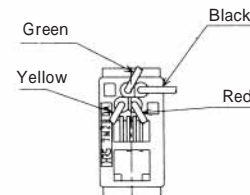

Note: Standard finish color is warm gray.