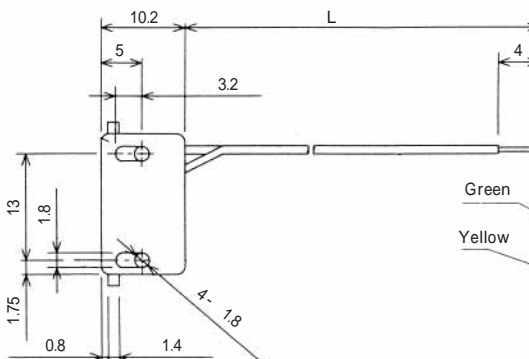

Note: Standard finish color is warm gray.