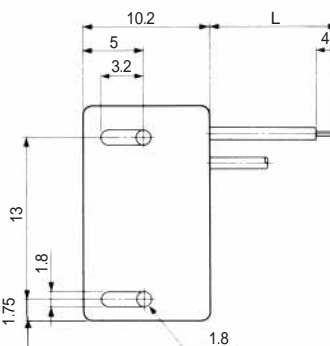

Note: Standard finish color is warm gray.