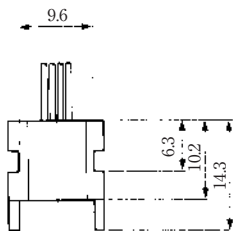

●TM1R-616M44-*