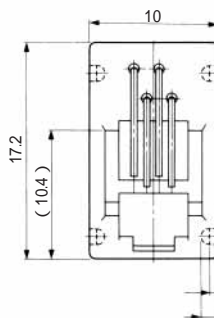

Note: Standard finish color is warm gray.