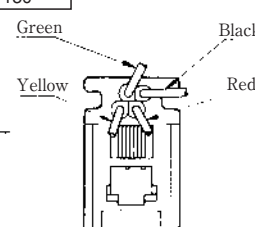

MODULAR CONNECTORS

CL 222 TM

Wire Lead Jack Type

●TM1R-616B44-*

| CL No. | Part No. | RoHS |
|------------|----------------------|------|
| 222-4465-0 | TM1R-616B44-35S-150M | YES |

| Color | L (mm) |
|--------|--------|
| Yellow | 150 |
| Green | 150 |
| Red | 150 |
| Black | 150 |

Note: Standard finish color is gray.

●TM1R-616P44-*

| CL No. | Part No. | RoHS |
|------------|----------------------|------|
| 222-4466-2 | TM1R-616P44-35S-150M | YES |

| Color | L (mm) |
|--------|--------|
| Yellow | 150 |
| Green | 150 |
| Red | 150 |
| Black | 150 |