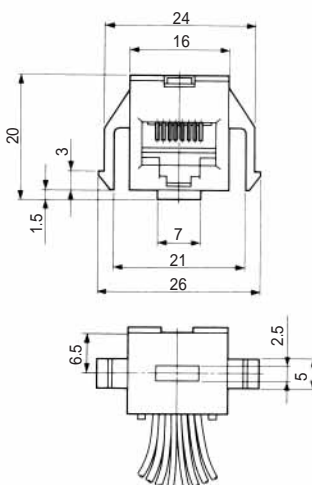

TM2RC-88- *