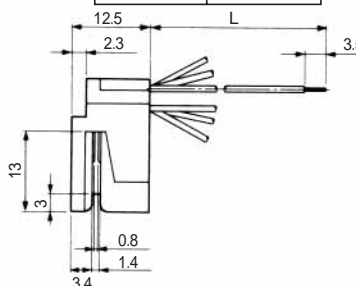

Note1: Standard finish color is gray.

Note2: The drawing is shown sample of TM1RV-623P66- *