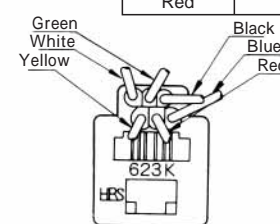

Note1: Standard finish color is gray.

Note2: The drawing is shown sample of TM1RV-623K66- *