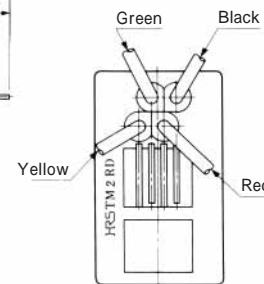

Note: Standard finish color is warm gray.