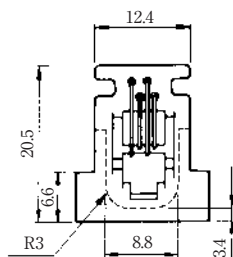

MODULAR CONNECTORS

CL 222 TM

Wire Lead Jack Type

●TM1R-616B44-*

| CL No. | Part No. | RoHS |
|------------|----------------------|------|
| 222-4465-0 | TM1R-616B44-35S-150M | YES |

| Color | L (mm) |
|--------|--------|
| Yellow | 150 |
| Green | 150 |
| Red | 150 |
| Black | 150 |