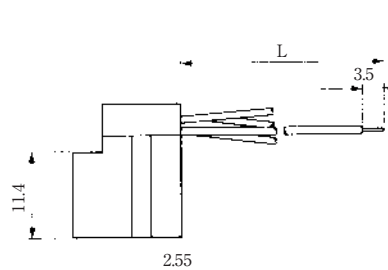

CL No.	Part No.	RoHS
222-4451-5	TM1R-616M44-35S-70M	YES

Color	L (mm)
Yellow	70
Green	70
Red	70
Black	70