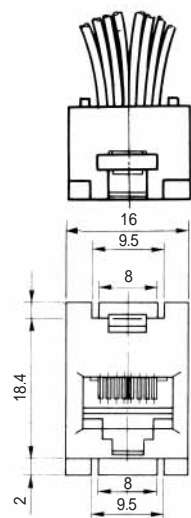

MODULAR CONNECTORS

CL 222 TM

TM1RV-647AF88- *