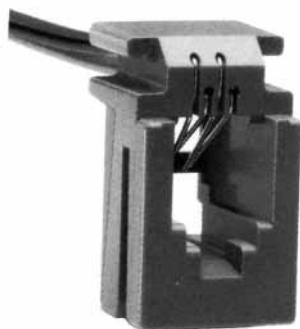

●TM1R-616P44-*