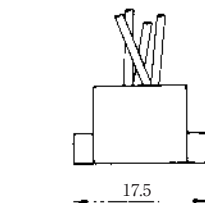

MODULAR CONNECTORS

CL 222 TM

Wire Lead Jack Type

●TM1R-616B44-*

| CL No. | Part No. | RoHS |
|------------|----------------------|------|
| 222-4465-0 | TM1R-616B44-35S-150M | YES |

| Color | L (mm) |
|--------|--------|
| Yellow | 150 |
| Green | 150 |
| Red | 150 |
| Black | 150 |