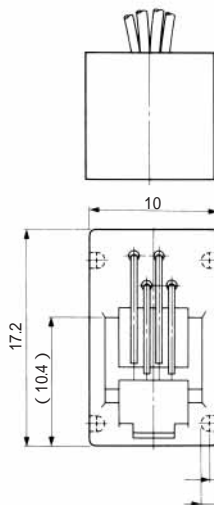

TM2RD-F44-*

CL No.	Part No.	RoHS
222-4467-5	TM2RD-F44-4S-150M	YES

Color	L (mm)
Yellow	150
Green	150
Red	150
Black	150