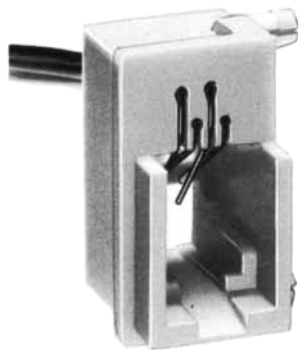

MODULAR CONNECTORS

CL 222 TM

TM6RA-144- *