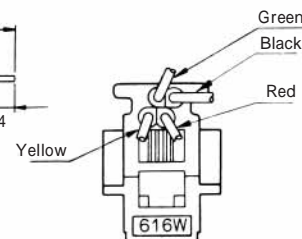

Note: Standard finish color is gray.

MODULAR CONNECTORS

CL 222 TM

TM1R-616W44-*

| CL No. | Part No. | RoHS |
|------------|---------------------|------|
| 222-4441-1 | TM1R-616W44-4S-150M | YES |

| Color | L (mm) |
|--------|--------|
| Yellow | 150 |
| Green | 150 |
| Red | 150 |
| Black | 150 |