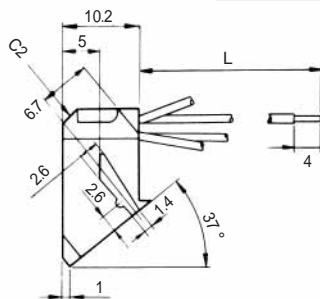

Note: Standard finish color is gray.