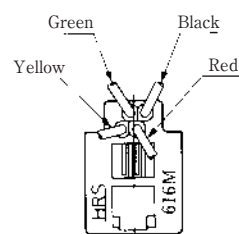

Note: Standard finish color is gray.

●TM1R-616P44-*

| CL No. | Part No. | RoHS |
|------------|----------------------|------|
| 222-4466-2 | TM1R-616P44-35S-150M | YES |

| Color | L (mm) |
|--------|--------|
| Yellow | 150 |
| Green | 150 |
| Red | 150 |
| Black | 150 |

Note: Standard finish color is gray.

●TM1R-616M44-*

| CL No. | Part No. | RoHS |
|------------|---------------------|------|
| 222-4451-5 | TM1R-616M44-35S-70M | YES |

| Color | L (mm) |
|--------|--------|
| Yellow | 70 |
| Green | 70 |
| Red | 70 |
| Black | 70 |