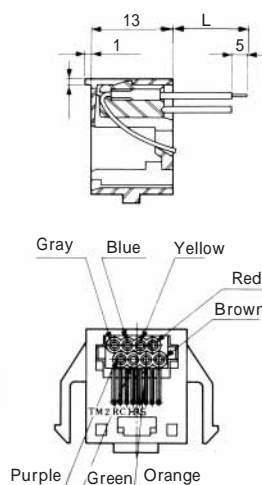

MODULAR CONNECTORS

CL 222 TM

TM1RV-647AF88- *

| CL No. | Part No. | RoHS |
|------------|-----------------------|------|
| 222-4454-3 | TM1RV647AF88-35S-150M | YES |

| Color | L (mm) |
|--------|--------|
| Brown | 150 |
| White | 150 |
| Yellow | 150 |
| Green | 150 |
| Red | 150 |
| Black | 150 |
| Blue | 150 |
| Orange | 150 |

Note: Standard color is warm gray.

TM2RC-88- *

| CL No. | Part No. | RoHS |
|------------|--------------------|------|
| 222-4434-6 | TM2RCV-M88-5S-450M | YES |

| Color | L (mm) |
|--------|--------|
| Gray | 450 |
| Purple | 450 |
| Blue | 450 |
| Green | 450 |
| Yellow | 450 |
| Orange | 450 |
| Red | 450 |
| Brown | 450 |