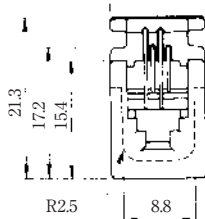

●TM1R-616P44-*