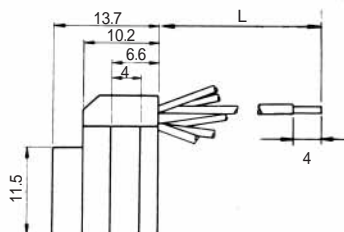

Note1: Standard finish color is gray.

Note2: The drawing is shown sample of TM1RV-623K66- *