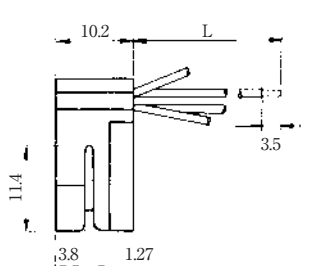

MODULAR CONNECTORS

CL 222 TM

Wire Lead Jack Type

●TM1R-616B44-*

| CL No. | Part No. | RoHS |
|------------|----------------------|------|
| 222-4465-0 | TM1R-616B44-35S-150M | YES |

| Color | L (mm) |
|--------|--------|
| Yellow | 150 |
| Green | 150 |
| Red | 150 |
| Black | 150 |

Note: Standard finish color is gray.

●TM1R-616P44-*

| CL No. | Part No. | RoHS |
|------------|----------------------|------|
| 222-4466-2 | TM1R-616P44-35S-150M | YES |

| Color | L (mm) |
|--------|--------|
| Yellow | 150 |
| Green | 150 |
| Red | 150 |
| Black | 150 |