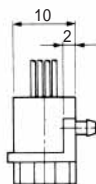

MODULAR CONNECTORS

CL 222 TM

TM6RA-144- *

CL No.	Part No.	RoHS
222-4474-0	TM6RA-144-35S-150M	YES

Color	L (mm)
Yellow	150
Green	150
Red	150
Black	150