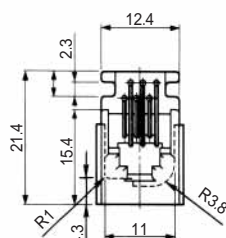

Note1: Standard finish color is gray.

Note2: The drawing is shown sample of TM1RV-623P66- *