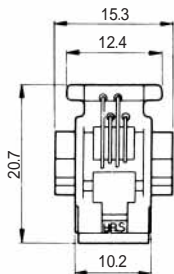

Note: Standard finish color is gray.

MODULAR CONNECTORS

CL 222 TM

TM1R-616W44-*

| CL No. | Part No. | RoHS |
|------------|---------------------|------|
| 222-4441-1 | TM1R-616W44-4S-150M | YES |

| Color | L (mm) |
|--------|--------|
| Yellow | 150 |
| Green | 150 |
| Red | 150 |
| Black | 150 |