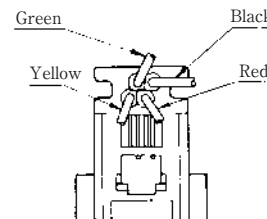

MODULAR CONNECTORS

CL 222 TM

Wire Lead Jack Type

●TM1R-616B44-*

| CL No. | Part No. | RoHS |
|------------|----------------------|------|
| 222-4465-0 | TM1R-616B44-35S-150M | YES |

| Color | L (mm) |
|--------|--------|
| Yellow | 150 |
| Green | 150 |
| Red | 150 |
| Black | 150 |

Note: Standard finish color is gray.

●TM1R-616P44-*

| CL No. | Part No. | RoHS |
|------------|----------------------|------|
| 222-4466-2 | TM1R-616P44-35S-150M | YES |

| Color | L (mm) |
|--------|--------|
| Yellow | 150 |
| Green | 150 |
| Red | 150 |
| Black | 150 |