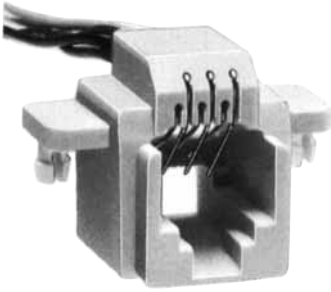

MODULAR CONNECTORS

CL 222 TM

●TM7RV-66-*

CL No.	Part No.	RoHS
222-4472-5	TM7RV-A66-35S-150M	YES

Color	L (mm)
White	150
Yellow	150
Green	150
Red	150
Black	150
Blue	150

Note: Standard finish color is Vanilla white.