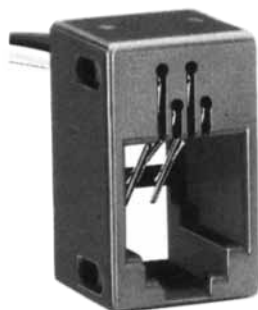

TM2RD-F44-*

CL No.	Part No.	RoHS
222-4467-5	TM2RD-F44-4S-150M	YES

Color	L (mm)
Yellow	150
Green	150
Red	150
Black	150