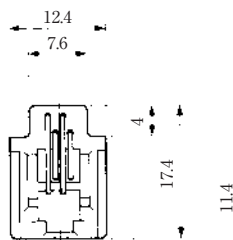

●TM1R-616M44-*