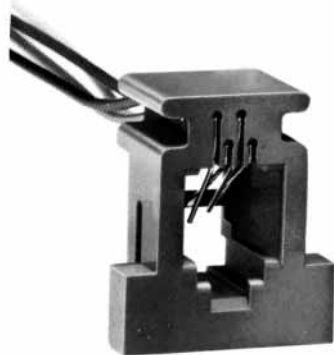

MODULAR CONNECTORS

CL 222 TM

Wire Lead Jack Type

●TM1R-616B44-*

| CL No. | Part No. | RoHS |
|------------|----------------------|------|
| 222-4465-0 | TM1R-616B44-35S-150M | YES |

| Color | L (mm) |
|--------|--------|
| Yellow | 150 |
| Green | 150 |
| Red | 150 |
| Black | 150 |