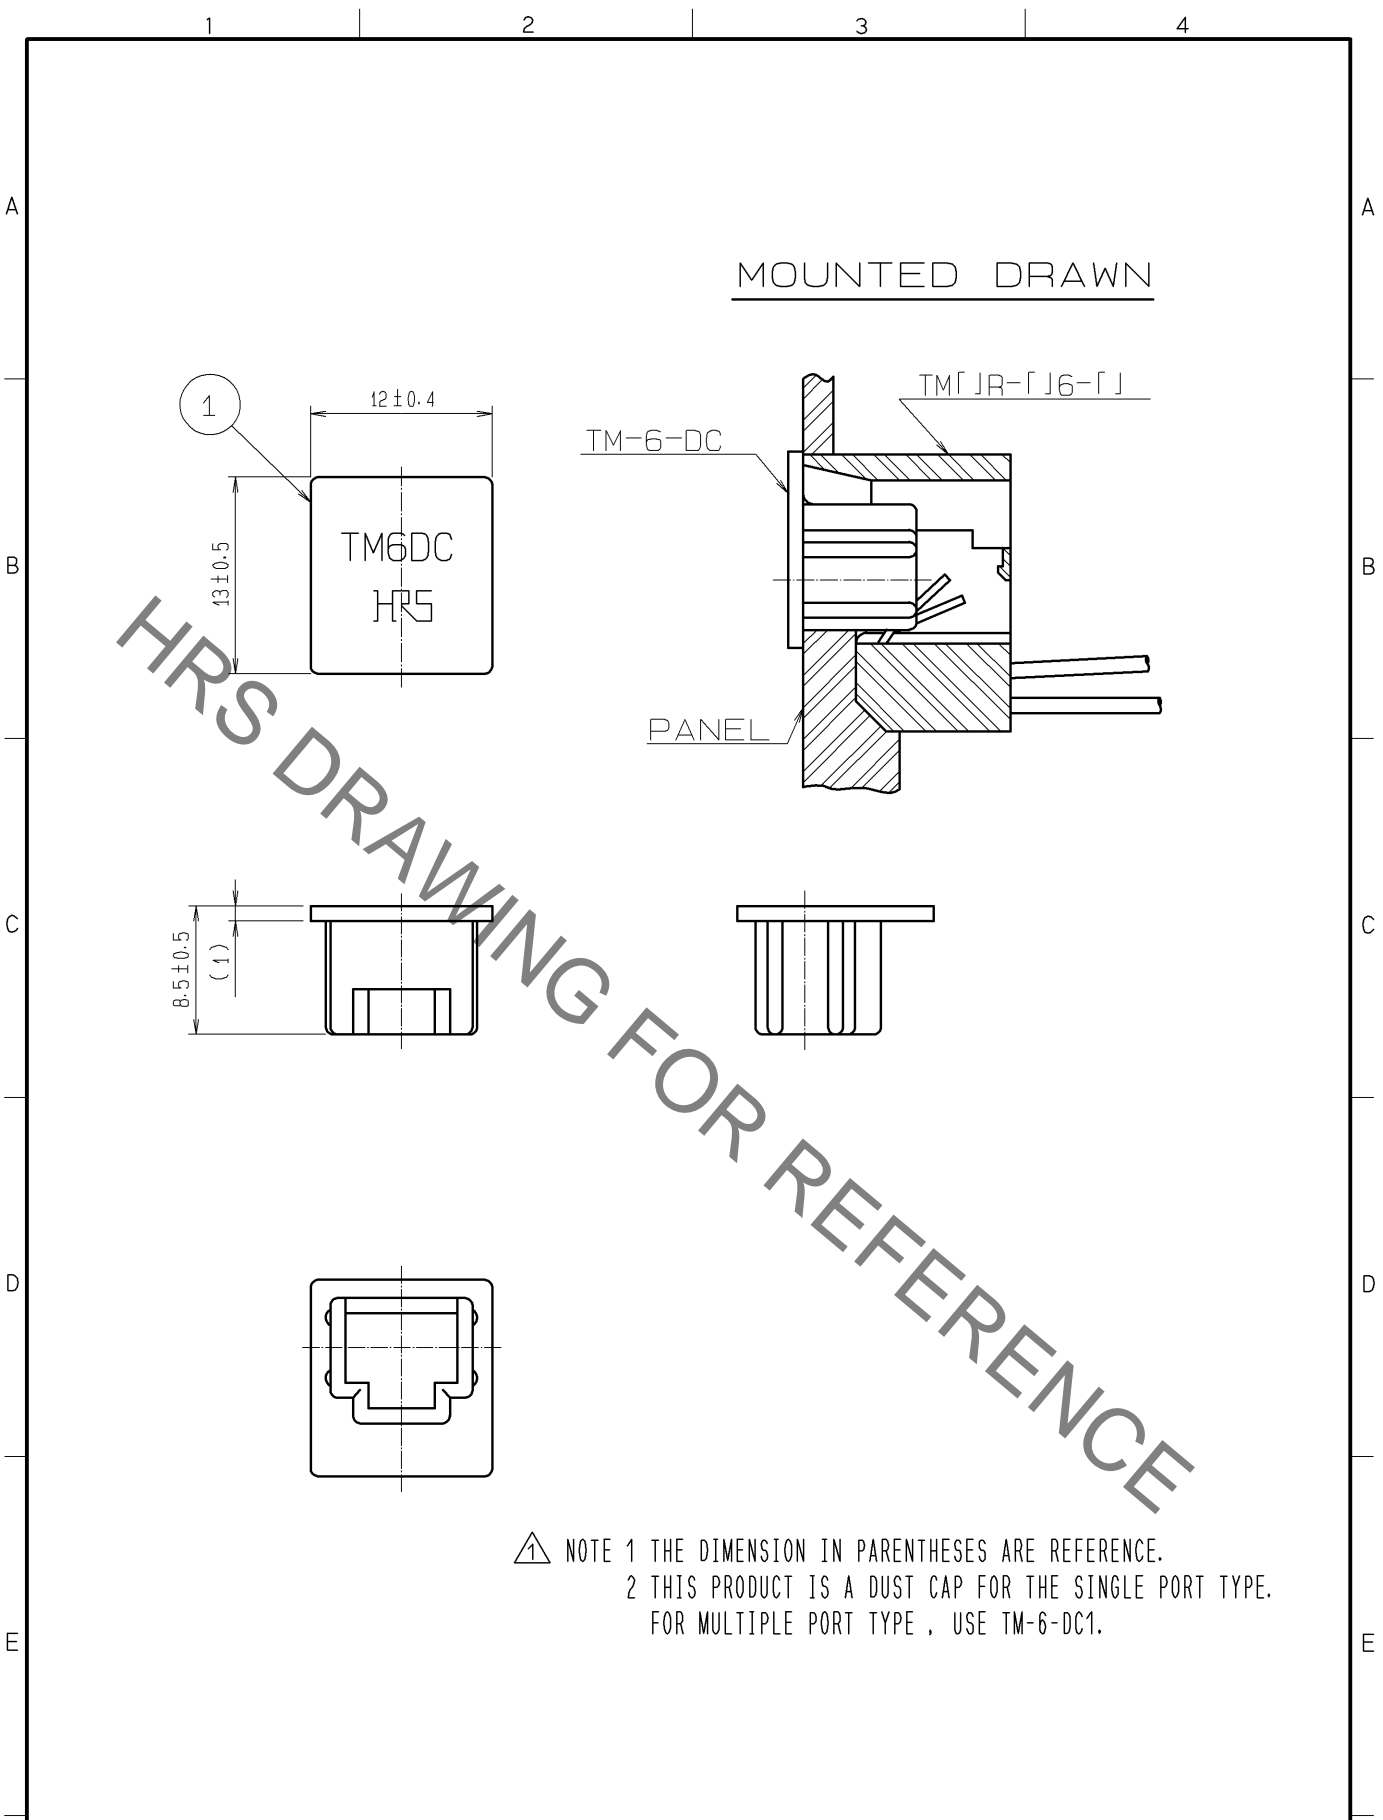

△ NOTE 1 THE DIMENSION IN PARENTHESES ARE REFERENCE.
 2 THIS PRODUCT IS A DUST CAP FOR THE SINGLE PORT TYPE.
 FOR MULTIPLE PORT TYPE , USE TM-6-DC1.

1	POLYETHYLENE	COLOR:NATURAL					
NO.	MATERIAL	FINISH ,	REMARKS	NO.	MATERIAL	FINISH ,	REMARKS
UNITS mm		SCALE 2 : 1	COUNT △ 1	DESCRIPTION OF REVISIONS DIS-E-003076	DESIGNED YH. MAMADA	CHECKED HO. MIWA	DATE 09.12.15
HRS HIROSE ELECTRIC CO., LTD.	APPROVED : HO. MIWA	05.01.05	DRAWING NO.	EDC4-009371			
	CHECKED : TH. KAMEYA	05.01.05	PART NO.	TM-6-DC			
	DESIGNED : SS. SATOH	05.01.05	CODE NO.	CL222-0135-3-00			
	DRAWN : SS. SATOH	05.01.05		△ 1/1			