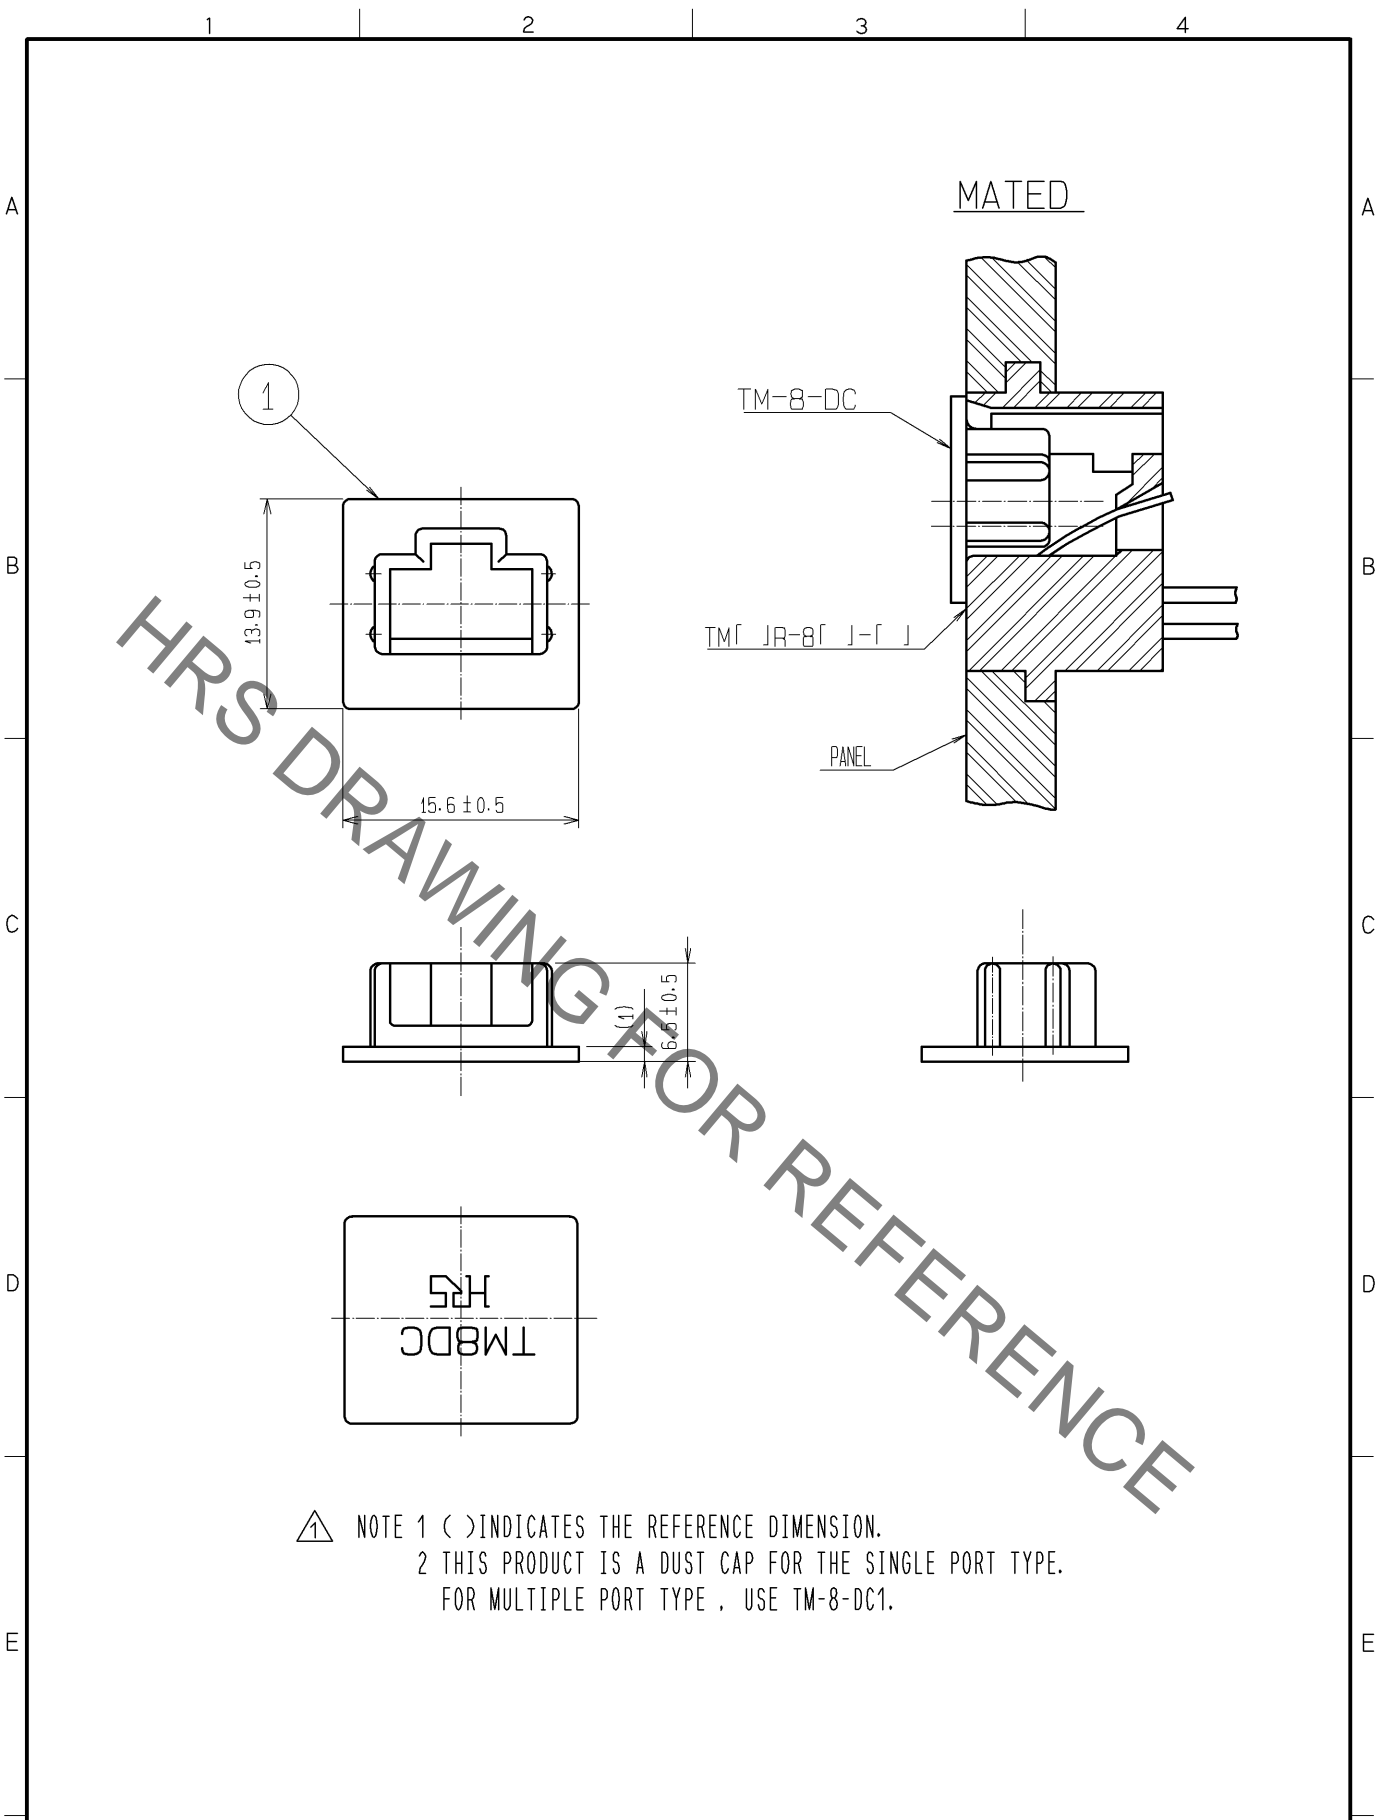

△ NOTE 1 () INDICATES THE REFERENCE DIMENSION.
2 THIS PRODUCT IS A DUST CAP FOR THE SINGLE PORT TYPE.
FOR MULTIPLE PORT TYPE , USE TM-8-DC1.

1	POLYETHYLENE	COLOR:NATURAL			
NO.	MATERIAL	FINISH , REMARKS	NO.	MATERIAL	FINISH , REMARKS
UNITS mm		SCALE 2 : 1	COUNT △ 1	DESCRIPTION OF REVISIONS DIS-E-003076	DESIGNED YH. MAMADA
				CHECKED HO. MIWA	DATE 09.12.15
HRS HIROSE ELECTRIC CO., LTD.	APPROVED : HO. MIWA	05.01.05	DRAWING NO.	EDC4-010263-00	
	CHECKED : TH. KAMEYA	05.01.05	PART NO.	TM-8-DC	
	DESIGNED : SS. SATOH	05.01.05	CODE NO.	CL222-0276-5-00	
	DRAWN : SS. SATOH	05.01.05		△ 1/1	