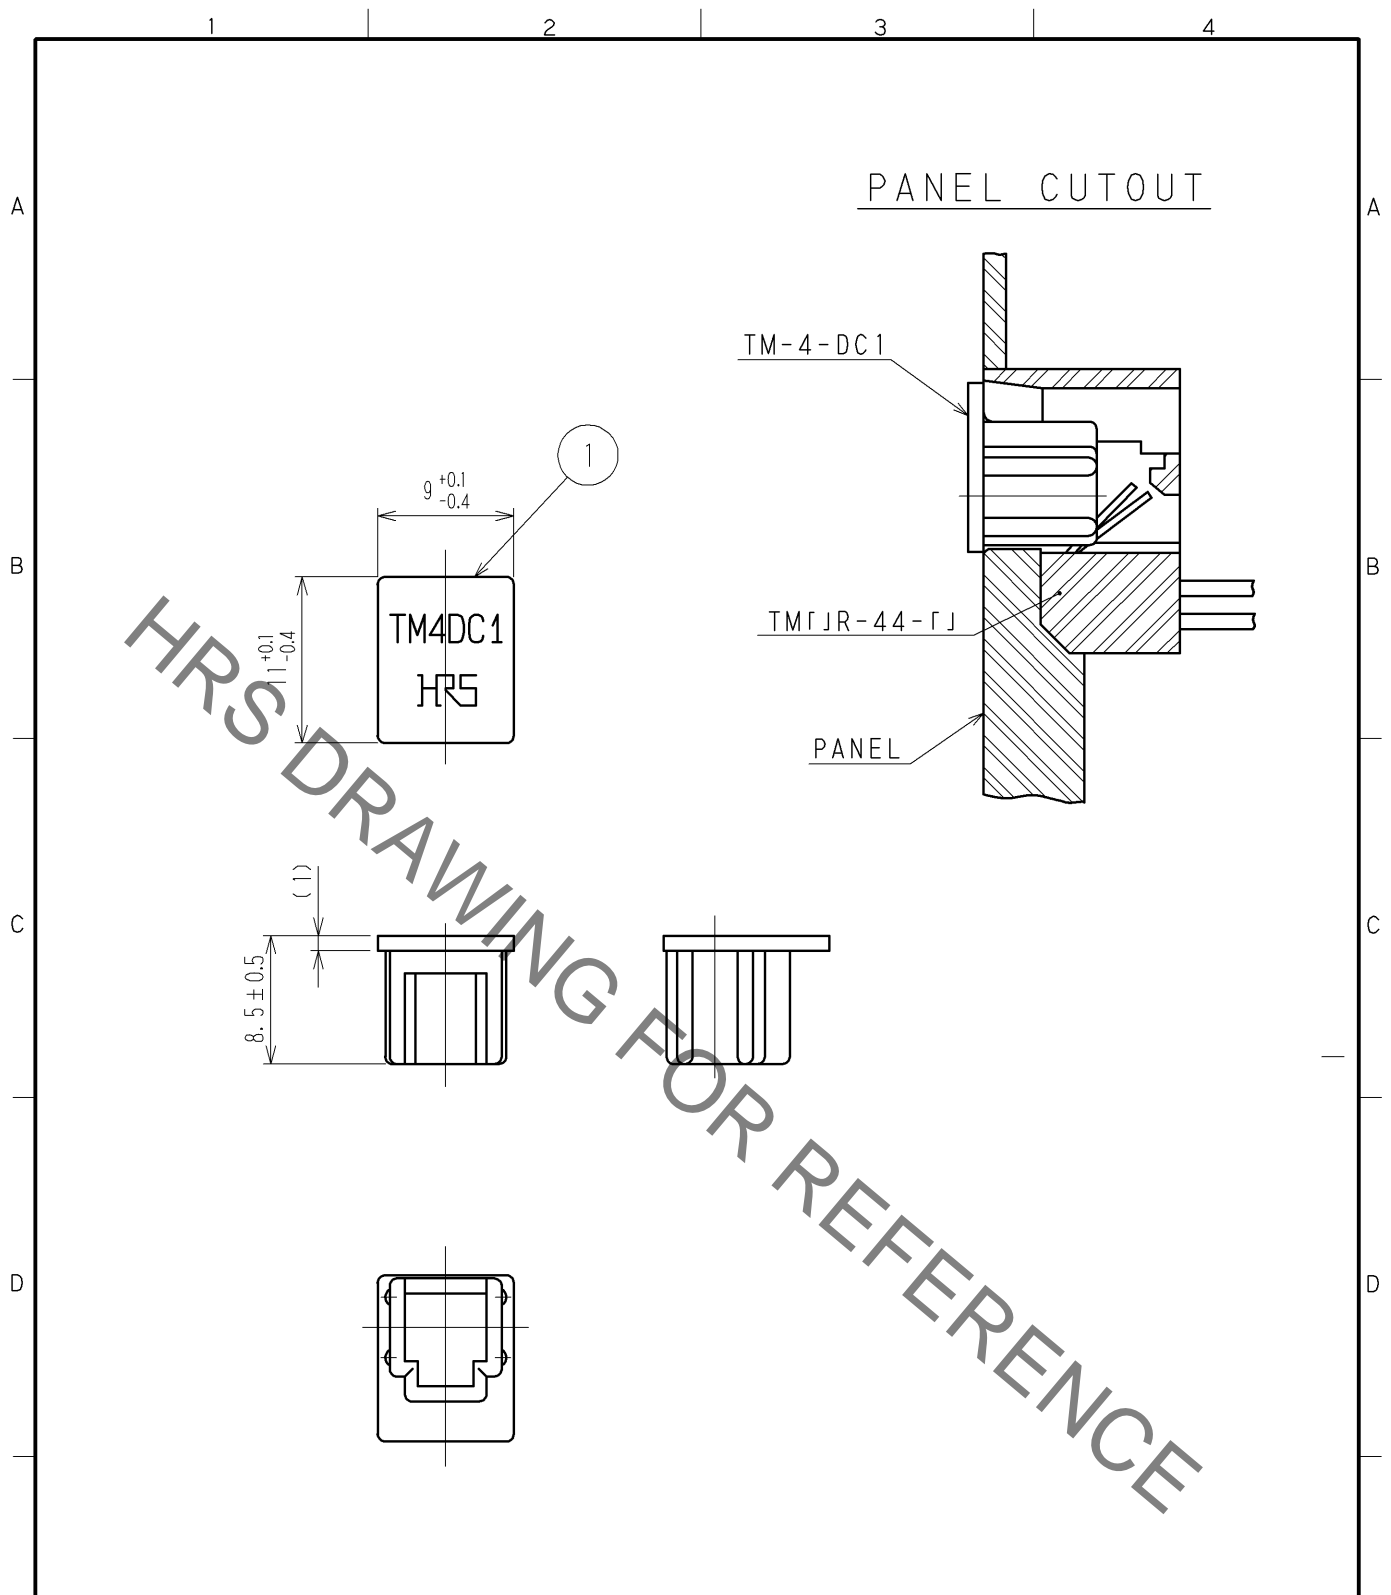

NOTE) 1. THE DIMENSIONS IN PARENTHESIS ARE FOR REFERENCE.

1	POLYETHYLENE	COLOR: DARK GRAY			
NO.	MATERIAL	FINISH. REMARKS	NO.	MATERIAL	FINISH. REMARKS
UNITS mm		SCALE 2 : 1		DESCRIPTION OF REVISIONS	DESIGNED
					CHECKED
					DATE
HIROSE ELECTRIC CO., LTD.	APPROVED : HO.MIWA	06.12.11	DRAWING NO. EDC4-025739-01		
	CHECKED : S.J.SHIMIZU	06.12.11	PART NO. TM-4-DC1		
	DESIGNED : TS.ITO	06.12.08	CODE NO. CL222-1364-6-00		
	DRAWN : TS.ITO	06.12.08	1/1		