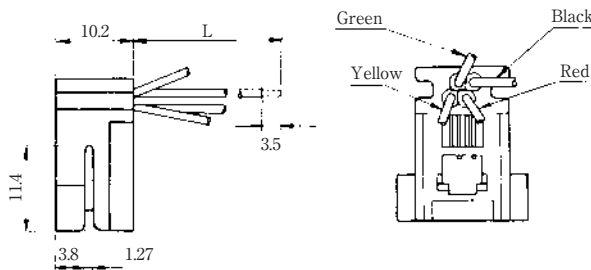

MODULAR CONNECTORS

CL 222 TM

Wire Lead Jack Type

●TM1R-616B44-*

CL No.	Part No.	RoHS
222-4465-0	TM1R-616B44-35S-150M	YES

Color	L (mm)
Yellow	150
Green	150
Red	150
Black	150

Note: Standard finish color is gray.

●TM1R-616P44-*

CL No.	Part No.	RoHS
222-4466-2	TM1R-616P44-35S-150M	YES

Color	L (mm)
Yellow	150
Green	150
Red	150
Black	150

Note: Standard finish color is gray.

●TM1R-616M44-*

CL No.	Part No.	RoHS
222-4451-5	TM1R-616M44-35S-70M	YES