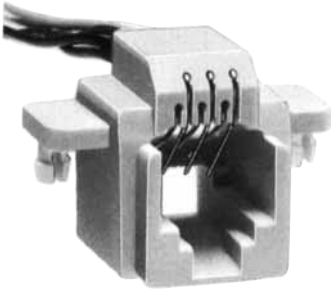

Color	L (mm)
Black	150
Red	150
Green	150
Yellow	150

Note1: Standard finish color is gray.

Note2: The drawing is shown sample of TM1RV-623P66- *

MODULAR CONNECTORS

CL 222 TM

●TM7RV-66-*

CL No.	Part No.	RoHS
222-4472-5	TM7RV-A66-35S-150M	YES