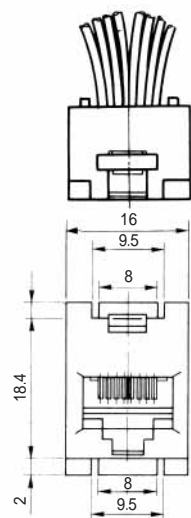

MODULAR CONNECTORS

CL 222 TM

TM1RV-647AF88- *

CL No.	Part No.	RoHS
222-4454-3	TM1RV647AF88-35S-150M	YES

Color	L (mm)
Brown	150
White	150
Yellow	150
Green	150
Red	150
Black	150
Blue	150
Orange	150

Note: Standard color is warm gray.