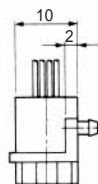

CL No.	Part No.	RoHS
CL222-4440-9	TM2RDA-F44-4S-150M	YES

Color	L (mm)
Yellow	150
Green	150
Red	150
Black	150

Note: Standard finish color is warm gray.

MODULAR CONNECTORS

CL 222 TM

TM6RA-144- *

CL No.	Part No.	RoHS
222-4474-0	TM6RA-144-35S-150M	YES