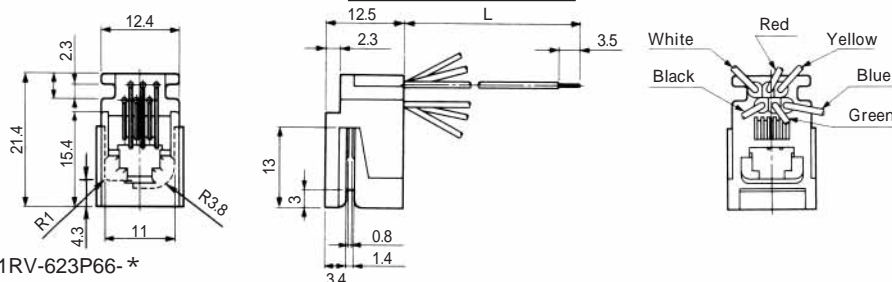

CL No.	Part No.	RoHS
222-4471-2	TM1RV-623P66-35S-150M	YES

Color	L (mm)
White	150
Black	150
Red	150
Green	150
Yellow	150
Blue	150

CL No.	Part No.	RoHS
222-4425-5	TM1RV-623P64-35S-150M	YES

Color	L (mm)
Black	150
Red	150
Green	150
Yellow	150