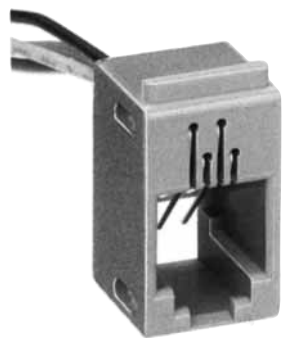

Color	L (mm)
Yellow	70
Green	70
Red	70
Black	70

Note: Standard finish color is gray.

MODULAR CONNECTORS

CL 222 TM

TM1R-616W44-*

CL No.	Part No.	RoHS
222-4441-1	TM1R-616W44-4S-150M	YES

Color	L (mm)
Yellow	150
Green	150
Red	150
Black	150

Note: Standard finish color is gray.

TM2RD-F44-*

CL No.	Part No.	RoHS
222-4467-5	TM2RD-F44-4S-150M	YES

Color	L (mm)
Yellow	150
Green	150
Red	150
Black	150

Note: Standard finish color is warm gray.

TM2RDA-F44-*

CL No.	Part No.	RoHS
CL222-4440-9	TM2RDA-F44-4S-150M	YES

Color	L (mm)
Yellow	150
Green	150
Red	150
Black	150

Note: Standard finish color is warm gray.

MODULAR CONNECTORS

CL 222 TM

TM6RA-144- *

CL No.	Part No.	RoHS
222-4474-0	TM6RA-144-35S-150M	YES