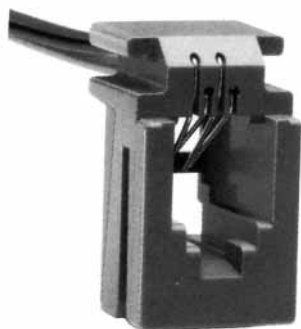

MODULAR CONNECTORS

CL 222 TM

Wire Lead Jack Type

●TM1R-616B44-*

CL No.	Part No.	RoHS
222-4465-0	TM1R-616B44-35S-150M	YES

Color	L (mm)
Yellow	150
Green	150
Red	150
Black	150

Note: Standard finish color is gray.

●TM1R-616P44-*

CL No.	Part No.	RoHS
222-4466-2	TM1R-616P44-35S-150M	YES

Color	L (mm)
Yellow	150
Green	150
Red	150
Black	150

Note: Standard finish color is gray.

●TM1R-616M44-*

CL No.	Part No.	RoHS
222-4451-5	TM1R-616M44-35S-70M	YES

Color	L (mm)
Yellow	70
Green	70
Red	70
Black	70

Note: Standard finish color is gray.

MODULAR CONNECTORS

CL 222 TM

TM1R-616W44-*

CL No.	Part No.	RoHS
222-4441-1	TM1R-616W44-4S-150M	YES

Color	L (mm)
Yellow	150
Green	150
Red	150
Black	150