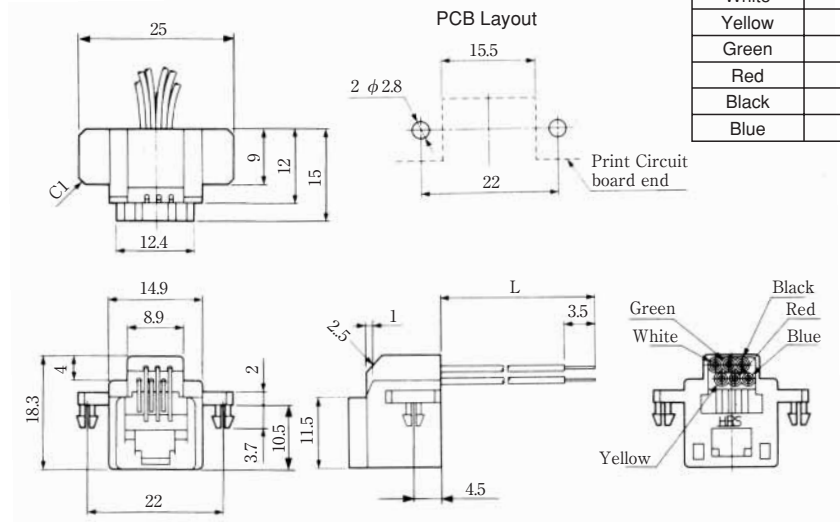

TM1RV-623P66- *

TM1RV-623P64- *

CL No.	Part No.	RoHS
222-4471-2	TM1RV-623P66-35S-150M	YES

Color	L (mm)
White	150
Black	150
Red	150
Green	150
Yellow	150
Blue	150

CL No.	Part No.	RoHS
222-4425-5	TM1RV-623P64-35S-150M	YES

Color	L (mm)
Black	150
Red	150
Green	150
Yellow	150

Note1: Standard finish color is gray.

Note2: The drawing is shown sample of TM1RV-623P66- *

MODULAR CONNECTORS

CL 222 TM

●TM7RV-66-*

CL No.	Part No.	RoHS
222-4472-5	TM7RV-A66-35S-150M	YES