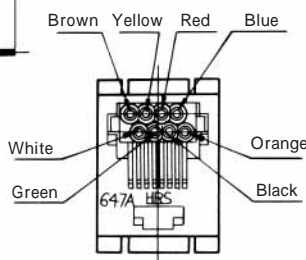

MODULAR CONNECTORS

CL 222 TM

TM1RV-647AF88- *

CL No.	Part No.	RoHS
222-4454-3	TM1RV647AF88-35S-150M	YES

Color	L (mm)
Brown	150
White	150
Yellow	150
Green	150
Red	150
Black	150
Blue	150
Orange	150

Note: Standard color is warm gray.