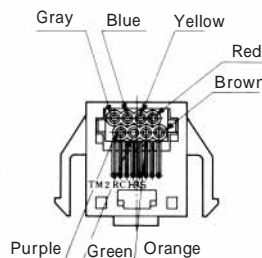

Color	L (mm)
White	150
Yellow	150
Green	150
Red	150
Black	150
Blue	150

CL No.	Part No.	RoHS
222-4456-9	TM2RGV-L64-4S-150M	YES

Color	L (mm)
Yellow	150
Green	150
Red	150
Black	150

CL No.	Part No.	RoHS
222-4455-6	TM2RGV-L62-4S-150M	YES

Color	L (mm)
Green	150
Red	150

Note1: Standard finish color is dark brown. Note2: The drawing is shown sample of TM2RGV-L64-*

MODULAR CONNECTORS

CL 222 TM

TM1RV-647AF88- *

CL No.	Part No.	RoHS
222-4454-3	TM1RV647AF88-35S-150M	YES

Color	L (mm)
Brown	150
White	150
Yellow	150
Green	150
Red	150
Black	150
Blue	150
Orange	150

Note: Standard color is warm gray.

TM2RC-88- *

CL No.	Part No.	RoHS
222-4434-6	TM2RCV-M88-5S-450M	YES

Color	L (mm)
Gray	450
Purple	450
Blue	450
Green	450
Yellow	450
Orange	450
Red	450
Brown	450