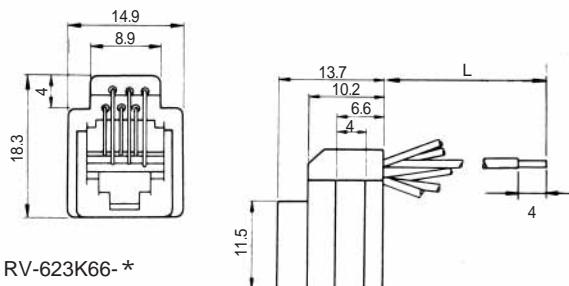

CL No.	Part No.	RoHS
222-4307-9	TM1RV-623K66-4S-150M	YES

Color	L (mm)
White	150
Yellow	150
Green	150
Red	150
Black	150
Blue	150

Color	L (mm)
Yellow	150
Green	150
Red	150
Black	150

CL No.	Part No.	RoHS
222-4470-0	TM1RV-623K62-4S-150M	YES

Color	L (mm)
Green	150
Red	150

Note1: Standard finish color is gray.

Note2: The drawing is shown sample of TM1RV-623K66- *