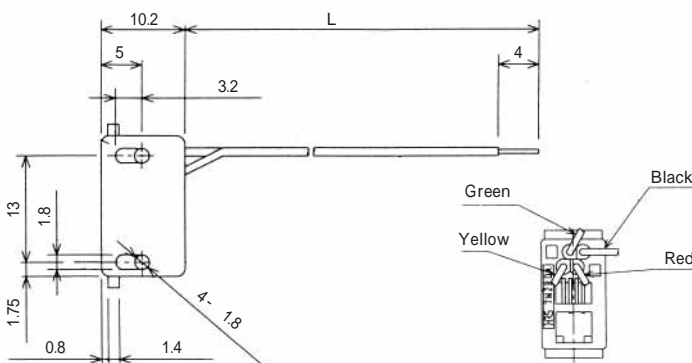

Note: Standard finish color is warm gray.