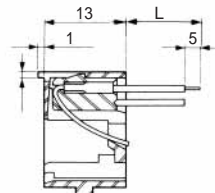

TM2RC-88- *

CL No.	Part No.	RoHS
222-4434-6	TM2RCV-M88-5S-450M	YES

Color	L (mm)
Gray	450
Purple	450
Blue	450
Green	450
Yellow	450
Orange	450
Red	450
Brown	450

Note: Standard finish color is beige white.