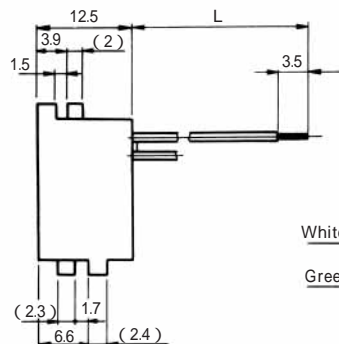

MODULAR CONNECTORS

CL 222 TM

TM1RV-647AF88- *

CL No.	Part No.	RoHS
222-4454-3	TM1RV647AF88-35S-150M	YES

Color	L (mm)
Brown	150
White	150
Yellow	150
Green	150
Red	150
Black	150
Blue	150
Orange	150

Note: Standard color is warm gray.