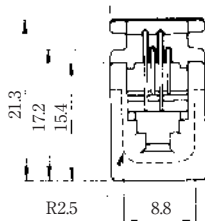

MODULAR CONNECTORS

CL 222 TM

Wire Lead Jack Type

●TM1R-616B44-*

CL No.	Part No.	RoHS
222-4465-0	TM1R-616B44-35S-150M	YES

Color	L (mm)
Yellow	150
Green	150
Red	150
Black	150

Note: Standard finish color is gray.

●TM1R-616P44-*

CL No.	Part No.	RoHS
222-4466-2	TM1R-616P44-35S-150M	YES

Color	L (mm)
Yellow	150
Green	150
Red	150
Black	150

Note: Standard finish color is gray.

●TM1R-616M44-*

CL No.	Part No.	RoHS
222-4451-5	TM1R-616M44-35S-70M	YES