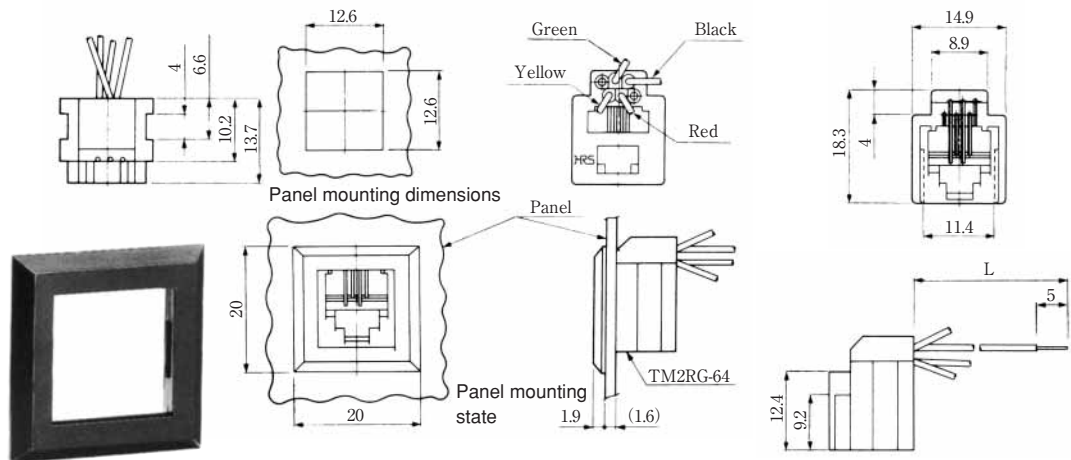

●TM2RGV-L66-*

●TM2RGV-L64-*

●TM2RGV-L62-*

CL No.	Part No.	RoHS
222-4462-1	TM2RGV-L66-4S-150M	YES

Color	L (mm)
White	150
Yellow	150
Green	150
Red	150
Black	150
Blue	150

CL No.	Part No.	RoHS
222-4456-9	TM2RGV-L64-4S-150M	YES

Color	L (mm)
Yellow	150
Green	150
Red	150
Black	150

CL No.	Part No.	RoHS
222-4455-6	TM2RGV-L62-4S-150M	YES

Color	L (mm)
Green	150
Red	150

Note1: Standard finish color is dark brown. Note2: The drawing is shown sample of TM2RGV-L64-*