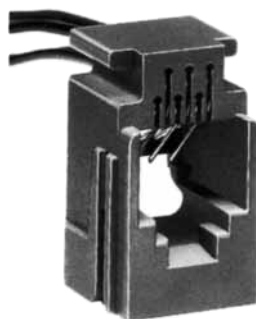

Color	L (mm)
Yellow	150
Green	150
Red	150
Black	150

CL No.	Part No.	RoHS
222-4470-0	TM1RV-623K62-4S-150M	YES

Color	L (mm)
Green	150
Red	150

Note1: Standard finish color is gray.

Note2: The drawing is shown sample of TM1RV-623K66- *

TM1RV-623P66- *

TM1RV-623P64- *

CL No.	Part No.	RoHS
222-4471-2	TM1RV-623P66-35S-150M	YES

Color	L (mm)
White	150
Black	150
Red	150
Green	150
Yellow	150
Blue	150

CL No.	Part No.	RoHS
222-4425-5	TM1RV-623P64-35S-150M	YES