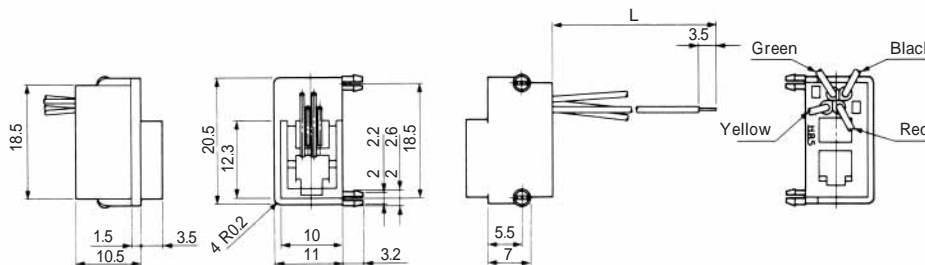

CL No.	Part No.	RoHS
222-4474-0	TM6RA-144-35S-150M	YES

Color	L (mm)
Yellow	150
Green	150
Red	150
Black	150

Note: Standard finish color is ash gray.