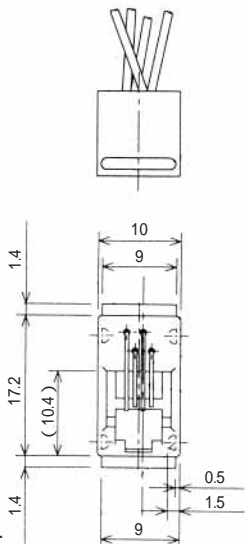

●TM1R-616P44-*

CL No.	Part No.	RoHS
222-4466-2	TM1R-616P44-35S-150M	YES

Color	L (mm)
Yellow	150
Green	150
Red	150
Black	150

Note: Standard finish color is gray.

●TM1R-616M44-*

CL No.	Part No.	RoHS
222-4451-5	TM1R-616M44-35S-70M	YES

Note: Standard finish color is gray.

TM2RD-F44-*

CL No.	Part No.	RoHS
222-4467-5	TM2RD-F44-4S-150M	YES

Color	L (mm)
Yellow	150
Green	150
Red	150
Black	150

Note: Standard finish color is warm gray.

TM2RDA-F44-*

CL No.	Part No.	RoHS
CL222-4440-9	TM2RDA-F44-4S-150M	YES

Color	L (mm)
Yellow	150
Green	150
Red	150
Black	150

Note: Standard finish color is warm gray.

MODULAR CONNECTORS

CL 222 TM

TM6RA-144- *

CL No.	Part No.	RoHS
222-4474-0	TM6RA-144-35S-150M	YES

TM1RV-623P66- *

TM1RV-623P64- *

CL No.	Part No.	RoHS
222-4471-2	TM1RV-623P66-35S-150M	YES

Color	L (mm)
White	150
Black	150
Red	150
Green	150
Yellow	150
Blue	150

CL No.	Part No.	RoHS
222-4425-5	TM1RV-623P64-35S-150M	YES