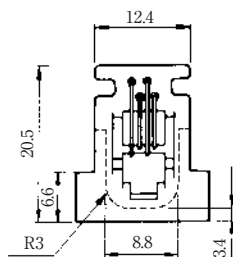

MODULAR CONNECTORS

CL 222 TM

Wire Lead Jack Type

●TM1R-616B44-*

CL No.	Part No.	RoHS
222-4465-0	TM1R-616B44-35S-150M	YES

Color	L (mm)
Yellow	150
Green	150
Red	150
Black	150

Note: Standard finish color is gray.

●TM1R-616P44-*

CL No.	Part No.	RoHS
222-4466-2	TM1R-616P44-35S-150M	YES

Color	L (mm)
Yellow	150
Green	150
Red	150
Black	150

Note: Standard finish color is gray.

●TM1R-616M44-*

CL No.	Part No.	RoHS
222-4451-5	TM1R-616M44-35S-70M	YES

TM1RV-623P66- *

TM1RV-623P64- *

CL No.	Part No.	RoHS
222-4471-2	TM1RV-623P66-35S-150M	YES

Color	L (mm)
White	150
Black	150
Red	150
Green	150
Yellow	150
Blue	150

CL No.	Part No.	RoHS
222-4425-5	TM1RV-623P64-35S-150M	YES