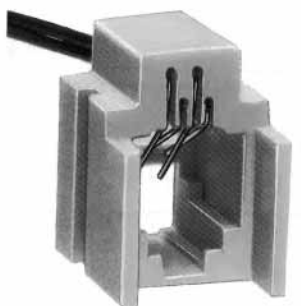

MODULAR CONNECTORS

CL 222 TM

Wire Lead Jack Type

●TM1R-616B44-*

CL No.	Part No.	RoHS
222-4465-0	TM1R-616B44-35S-150M	YES

Color	L (mm)
Yellow	150
Green	150
Red	150
Black	150

Note: Standard finish color is gray.

●TM1R-616P44-*

CL No.	Part No.	RoHS
222-4466-2	TM1R-616P44-35S-150M	YES

Color	L (mm)
Yellow	150
Green	150
Red	150
Black	150

Note: Standard finish color is gray.

●TM1R-616M44-*

CL No.	Part No.	RoHS
222-4451-5	TM1R-616M44-35S-70M	YES

Color	L (mm)
Yellow	70
Green	70
Red	70
Black	70

Note: Standard finish color is gray.

MODULAR CONNECTORS

CL 222 TM

TM1R-616W44-*

CL No.	Part No.	RoHS
222-4441-1	TM1R-616W44-4S-150M	YES

Color	L (mm)
Yellow	150
Green	150
Red	150
Black	150

CL No.	Part No.	RoHS
CL222-4440-9	TM2RDA-F44-4S-150M	YES

Color	L (mm)
Yellow	150
Green	150
Red	150
Black	150

Note: Standard finish color is warm gray.

MODULAR CONNECTORS

CL 222 TM

TM6RA-144- *

CL No.	Part No.	RoHS
222-4474-0	TM6RA-144-35S-150M	YES