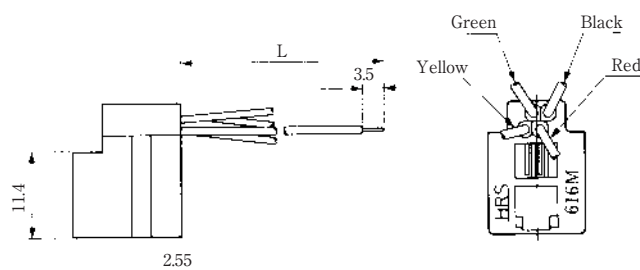

●TM1R-616P44-*

CL No.	Part No.	RoHS
222-4466-2	TM1R-616P44-35S-150M	YES

Color	L (mm)
Yellow	150
Green	150
Red	150
Black	150

Note: Standard finish color is gray.

●TM1R-616M44-*

CL No.	Part No.	RoHS
222-4451-5	TM1R-616M44-35S-70M	YES

Color	L (mm)
Yellow	70
Green	70
Red	70
Black	70

Note: Standard finish color is gray.

MODULAR CONNECTORS

CL 222 TM

TM1R-616W44-*

CL No.	Part No.	RoHS
222-4441-1	TM1R-616W44-4S-150M	YES

Color	L (mm)
Yellow	150
Green	150
Red	150
Black	150

Color	L (mm)
Brown	150
White	150
Yellow	150
Green	150
Red	150
Black	150
Blue	150
Orange	150

Note: Standard color is warm gray.

TM2RC-88- *

CL No.	Part No.	RoHS
222-4434-6	TM2RCV-M88-5S-450M	YES

Color	L (mm)
Gray	450
Purple	450
Blue	450
Green	450
Yellow	450
Orange	450
Red	450
Brown	450