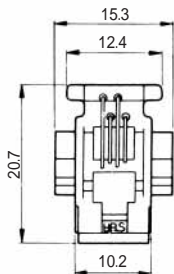

●TM1R-616P44-*

CL No.	Part No.	RoHS
222-4466-2	TM1R-616P44-35S-150M	YES

Color	L (mm)
Yellow	150
Green	150
Red	150
Black	150

Note: Standard finish color is gray.

●TM1R-616M44-*

CL No.	Part No.	RoHS
222-4451-5	TM1R-616M44-35S-70M	YES

Color	L (mm)
Yellow	70
Green	70
Red	70
Black	70

Note: Standard finish color is gray.

MODULAR CONNECTORS

CL 222 TM

TM1R-616W44-*

CL No.	Part No.	RoHS
222-4441-1	TM1R-616W44-4S-150M	YES

Color	L (mm)
Yellow	150
Green	150
Red	150
Black	150