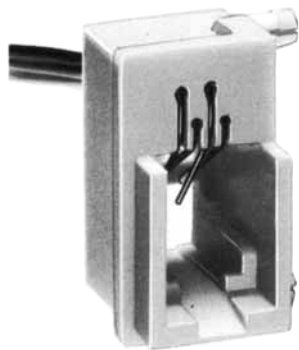

CL No.	Part No.	RoHS
CL222-4440-9	TM2RDA-F44-4S-150M	YES

Color	L (mm)
Yellow	150
Green	150
Red	150
Black	150

Note: Standard finish color is warm gray.

MODULAR CONNECTORS

CL 222 TM

TM6RA-144- *

CL No.	Part No.	RoHS
222-4474-0	TM6RA-144-35S-150M	YES