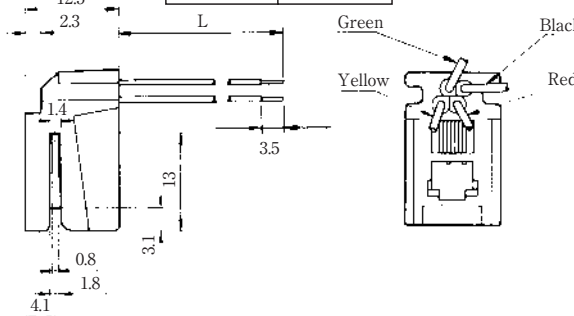

MODULAR CONNECTORS

CL 222 TM

Wire Lead Jack Type

●TM1R-616B44-*

CL No.	Part No.	RoHS
222-4465-0	TM1R-616B44-35S-150M	YES

Color	L (mm)
Yellow	150
Green	150
Red	150
Black	150

Note: Standard finish color is gray.

●TM1R-616P44-*

CL No.	Part No.	RoHS
222-4466-2	TM1R-616P44-35S-150M	YES

Color	L (mm)
Yellow	150
Green	150
Red	150
Black	150

Note: Standard finish color is gray.

●TM1R-616M44-*

CL No.	Part No.	RoHS
222-4451-5	TM1R-616M44-35S-70M	YES