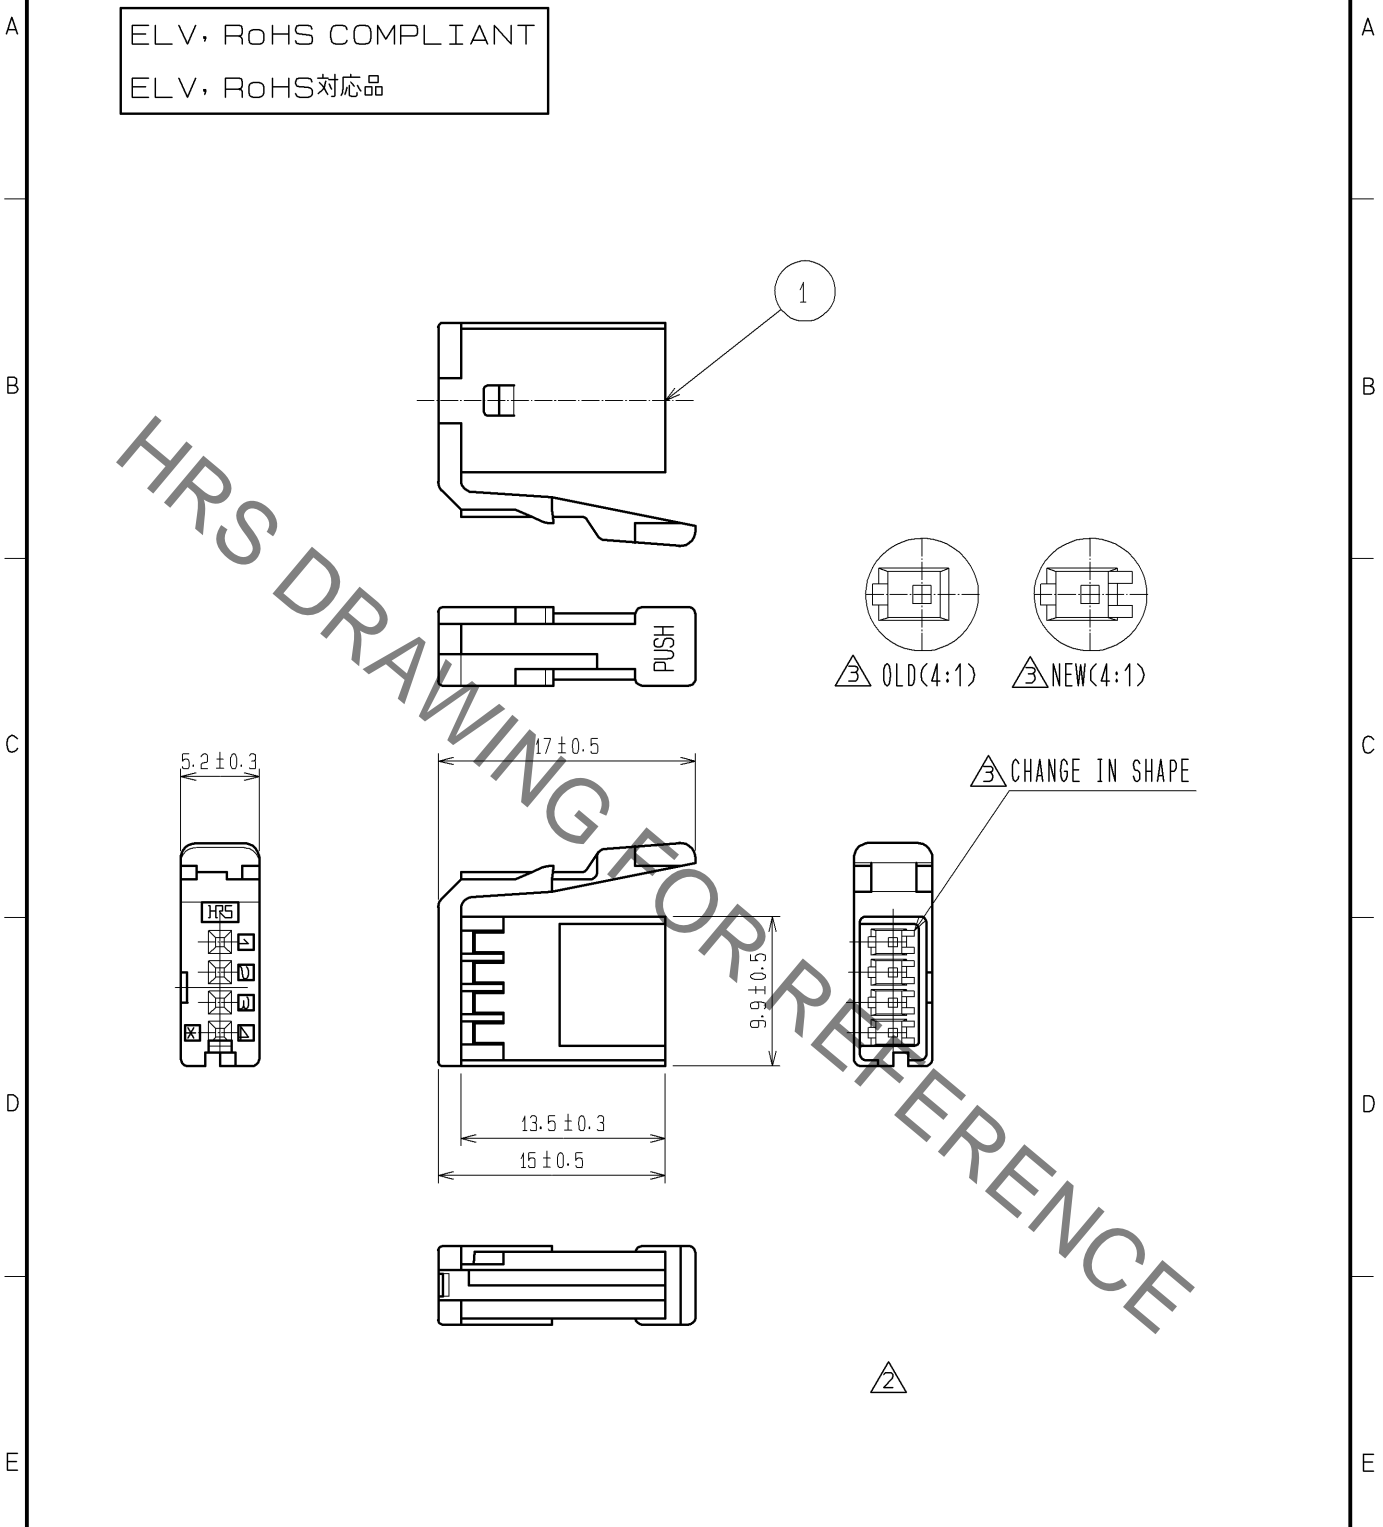

ELV, RoHS COMPLIANT  
 ELV, RoHS対応品

OLD PART NO. :GT17USB-4SH-C  
 旧品名 : GT17USB-4SH-C

1	PBT	LIGHT GRAY					
NO.	MATERIAL	FINISH	REMARKS	NO.	MATERIAL	FINISH	REMARKS
UNITS mm		SCALE 2 : 1	COUNT 3	DESCRIPTION OF REVISIONS DIS-T-001286	DESIGNED NA. HARUBAYASHI	CHECKED AR. SHIRAI	DATE 09.06.25
<b>HRS</b> HIROSE ELECTRIC CO., LTD.	APPROVED : KS. SATOH	05.02.23	DRAWING NO.	EDC4-166355-00			
	CHECKED : KS. SATOH	05.02.23	PART NO.	GT17H-4S-2C			
	DESIGNED : NA. HARUBAYASHI	05.02.23	CODE NO.	CL767-0084-6-00			
	DRAWN : NA. HARUBAYASHI	05.02.23					