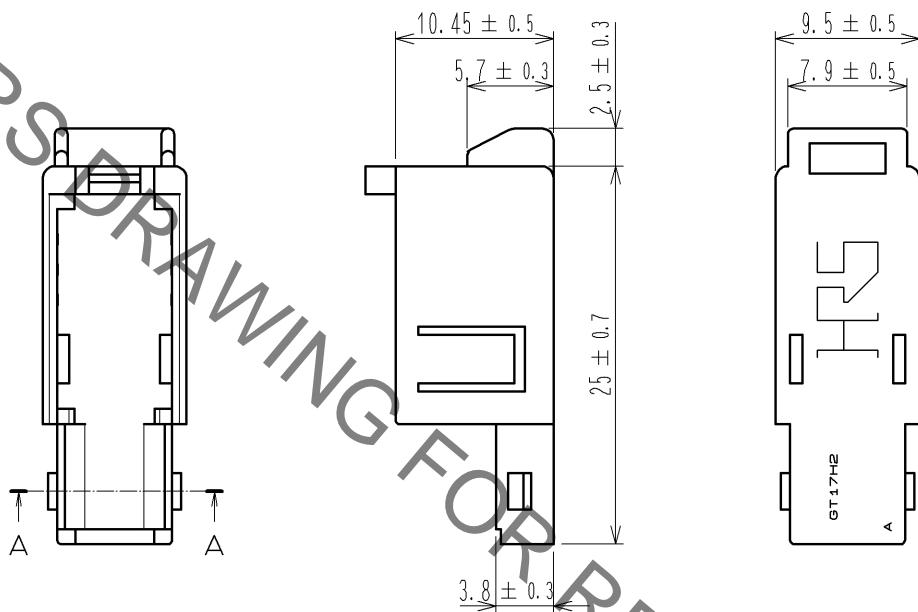

ELV, RoHS COMPLIANT

A-A

1	PBT	DARK GRAY						
NO.	MATERIAL	FINISH . REMARKS		NO.	MATERIAL	FINISH . REMARKS		
UNITS mm		SCALE 2 : 1	COUNT 	DESCRIPTION OF REVISIONS		DESIGNED	CHECKED	DATE
HIROSE ELECTRIC CO., LTD.	APPROVED : AR. SHIRAI	12. 04. 25	DRAWING NO.	EDC4-168001-00				
	CHECKED : NH. NAKATA	12. 04. 24	PART NO.	GT17H2-4S-HU				
	DESIGNED : TS. KUBOTA	12. 04. 24	CODE NO.	CL767-0245-3-00				
	DRAWN : TS. KUBOTA	12. 04. 24		1/1				