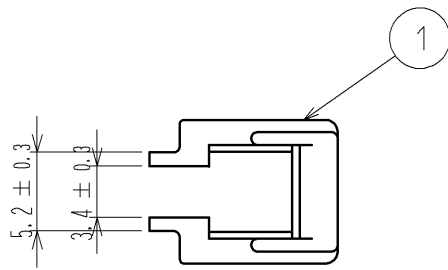

ELV, RoHS COMPLIANT

A-A

1	PBT	DARK GRAY						
NO.	MATERIAL	FINISH . REMARKS		NO.	MATERIAL	FINISH . REMARKS		
UNITS mm		SCALE 2 : 1	COUNT 	DESCRIPTION OF REVISIONS		DESIGNED	CHECKED	DATE
HIROSE ELECTRIC CO., LTD.	APPROVED : AR. SHIRAI	12. 04. 25	DRAWING NO.	EDC4-168001-00				
	CHECKED : NH. NAKATA	12. 04. 24	PART NO.	GT17H2-4S-HU				
	DESIGNED : TS. KUBOTA	12. 04. 24	CODE NO.	CL767-0245-3-00				
	DRAWN : TS. KUBOTA	12. 04. 24		1/1				