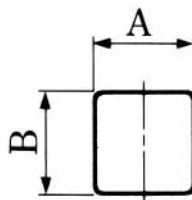

### DUST COVERS FOR MODULAR CONNECTORS

TM- \* -DC \*

No. of contacts	CL No.	Part No.	A	B	C	Cover color	RoHS
4	222-1364-6	TM-4-DC1	9	11	8.5	Dark grey	YES
6	222-0135-3	TM-6-DC	12	13	8.5	Natural	
6	222-1052-3	TM-6-DC1	11	11	8.5	Dark grey	
8	222-0276-5	TM-8-DC	15.6	13.9	6.5	Natural	
8	222-2261-9	TM-8-DC1	13.2	11.2	6.5	Natural	