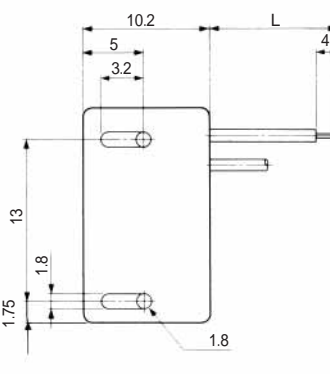

Note: Standard finish color is warm gray.