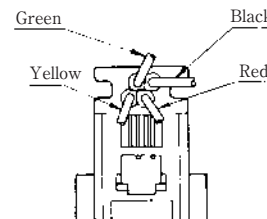

### ●TM1R-616B44-\*

| CL No.     | Part No.             | RoHS |
|------------|----------------------|------|
| 222-4465-0 | TM1R-616B44-35S-150M | YES  |

| Color  | L (mm) |
|--------|--------|
| Yellow | 150    |
| Green  | 150    |
| Red    | 150    |
| Black  | 150    |