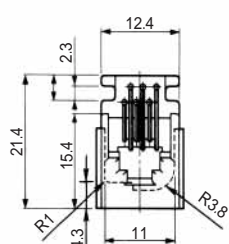

Note1: Standard finish color is gray.
Note2: The drawing is shown sample of TM1RV-623P66- *