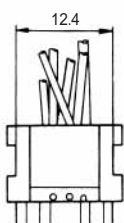

TM1RV-623K66- *
TM1RV-623K64- *
TM1RV-623K62- *

CL No.	Part No.	RoHS
222-4307-9	TM1RV-623K66-4S-150M	YES

Color	L (mm)
White	150
Yellow	150
Green	150
Red	150
Black	150
Blue	150

Color	L (mm)
Yellow	150
Green	150
Red	150
Black	150

CL No.	Part No.	RoHS
222-4470-0	TM1RV-623K62-4S-150M	YES

Color	L (mm)
Green	150
Red	150