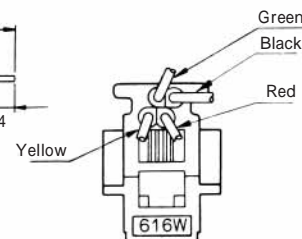

# MODULAR CONNECTORS

CL 222 TM

TM1R-616W44- \*

| CL No.     | Part No.            | RoHS |
|------------|---------------------|------|
| 222-4441-1 | TM1R-616W44-4S-150M | YES  |

| Color  | L (mm) |
|--------|--------|
| Yellow | 150    |
| Green  | 150    |
| Red    | 150    |
| Black  | 150    |