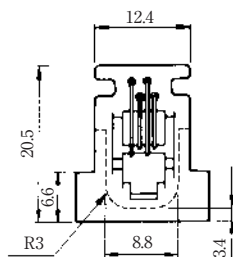

### ●TM1R-616B44-\*

| CL No.     | Part No.             | RoHS |
|------------|----------------------|------|
| 222-4465-0 | TM1R-616B44-35S-150M | YES  |

| Color  | L (mm) |
|--------|--------|
| Yellow | 150    |
| Green  | 150    |
| Red    | 150    |
| Black  | 150    |

### ●TM1R-616P44-\*

| CL No.     | Part No.             | RoHS |
|------------|----------------------|------|
| 222-4466-2 | TM1R-616P44-35S-150M | YES  |

| Color  | L (mm) |
|--------|--------|
| Yellow | 150    |
| Green  | 150    |
| Red    | 150    |
| Black  | 150    |