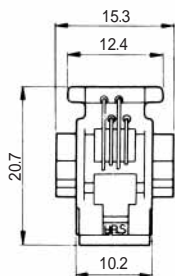

### ●TM1R-616B44-\*

| CL No.     | Part No.             | RoHS |
|------------|----------------------|------|
| 222-4465-0 | TM1R-616B44-35S-150M | YES  |

| Color  | L (mm) |
|--------|--------|
| Yellow | 150    |
| Green  | 150    |
| Red    | 150    |
| Black  | 150    |

# MODULAR CONNECTORS

CL 222 TM

TM1R-616W44- \*

| CL No.     | Part No.            | RoHS |
|------------|---------------------|------|
| 222-4441-1 | TM1R-616W44-4S-150M | YES  |

| Color  | L (mm) |
|--------|--------|
| Yellow | 150    |
| Green  | 150    |
| Red    | 150    |
| Black  | 150    |