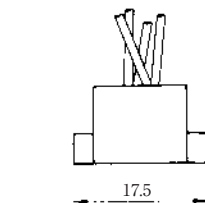

### ●TM1R-616B44-\*

| CL No.     | Part No.             | RoHS |
|------------|----------------------|------|
| 222-4465-0 | TM1R-616B44-35S-150M | YES  |

| Color  | L (mm) |
|--------|--------|
| Yellow | 150    |
| Green  | 150    |
| Red    | 150    |
| Black  | 150    |