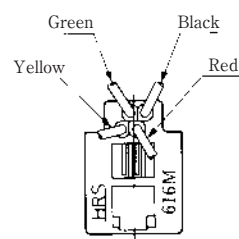

CL No.	Part No.	RoHS
222-4451-5	TM1R-616M44-35S-70M	YES

Color	L (mm)
Yellow	70
Green	70
Red	70
Black	70