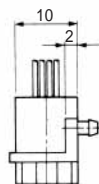

MODULAR CONNECTORS

CL 222 TM

TM6RA-144- *

CL No.	Part No.	RoHS
222-4474-0	TM6RA-144-35S-150M	YES

Color	L (mm)
Yellow	150
Green	150
Red	150
Black	150