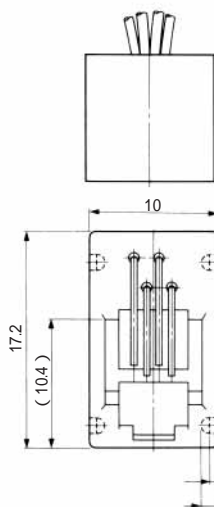

TM2RD-F44- *

CL No.	Part No.	RoHS
222-4467-5	TM2RD-F44-4S-150M	YES

Color	L (mm)
Yellow	150
Green	150
Red	150
Black	150