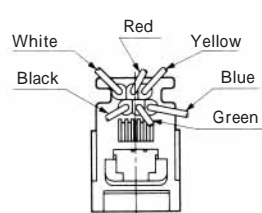

Note1: Standard finish color is gray.
Note2: The drawing is shown sample of TM1RV-623P66- *