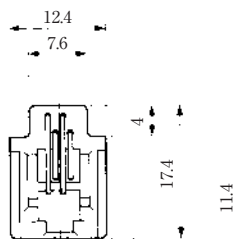

●TM1R-616M44-*