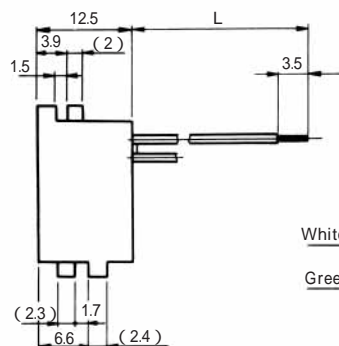

MODULAR CONNECTORS

CL 222 TM

TM1RV-647AF88- *

CL No.	Part No.	RoHS
222-4454-3	TM1RV647AF88-35S-150M	YES

Color	L (mm)
Brown	150
White	150
Yellow	150
Green	150
Red	150
Black	150
Blue	150
Orange	150

Note: Standard color is warm gray.