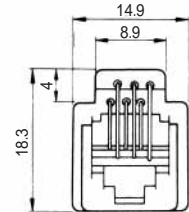

Note1: Standard finish color is gray.
Note2: The drawing is shown sample of TM1RV-623K66- *