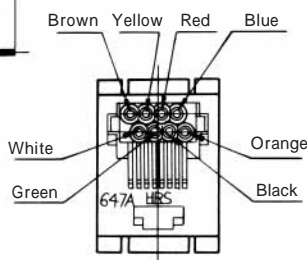

MODULAR CONNECTORS

CL 222 TM

TM1RV-647AF88- *

CL No.	Part No.	RoHS
222-4454-3	TM1RV647AF88-35S-150M	YES

Color	L (mm)
Brown	150
White	150
Yellow	150
Green	150
Red	150
Black	150
Blue	150
Orange	150

Note: Standard color is warm gray.