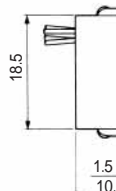

# MODULAR CONNECTORS

CL 222 TM

TM6RA-144- \*

| CL No.     | Part No.           | RoHS |
|------------|--------------------|------|
| 222-4474-0 | TM6RA-144-35S-150M | YES  |

| Color  | L (mm) |
|--------|--------|
| Yellow | 150    |
| Green  | 150    |
| Red    | 150    |
| Black  | 150    |