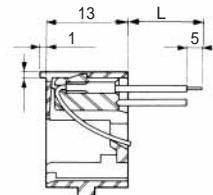

TM2RC-88- *

CL No.	Part No.	RoHS
222-4434-6	TM2RCV-M88-5S-450M	YES

Color	L (mm)
Gray	450
Purple	450
Blue	450
Green	450
Yellow	450
Orange	450
Red	450
Brown	450

Note: Standard finish color is beige white.