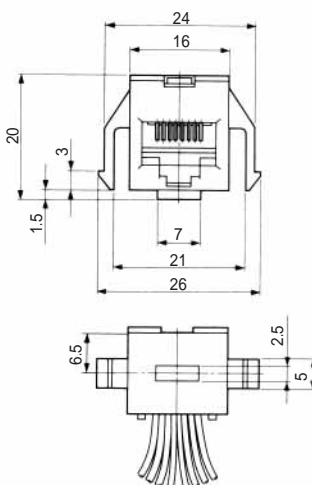

TM2RC-88- *

CL No.	Part No.	RoHS
222-4434-6	TM2RCV-M88-5S-450M	YES

Color	L (mm)
Gray	450
Purple	450
Blue	450
Green	450
Yellow	450
Orange	450
Red	450
Brown	450

Note: Standard finish color is beige white.