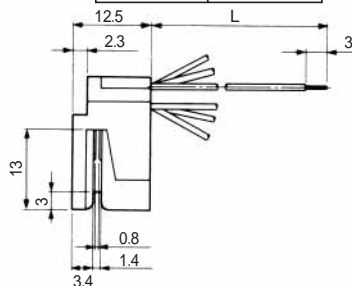

Note1: Standard finish color is gray.
Note2: The drawing is shown sample of TM1RV-623P66- *