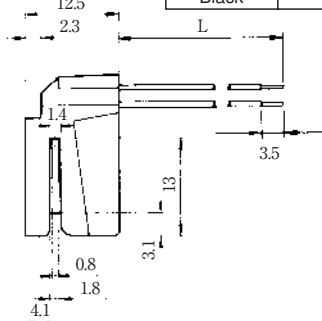

CL No.	Part No.	RoHS
222-4466-2	TM1R-616P44-35S-150M	YES

Color	L (mm)
Yellow	150
Green	150
Red	150
Black	150

Note: Standard finish color is gray.