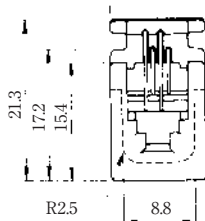

### ●TM1R-616B44-\*

| CL No.     | Part No.             | RoHS |
|------------|----------------------|------|
| 222-4465-0 | TM1R-616B44-35S-150M | YES  |

| Color  | L (mm) |
|--------|--------|
| Yellow | 150    |
| Green  | 150    |
| Red    | 150    |
| Black  | 150    |

### ●TM1R-616P44-\*

| CL No.     | Part No.             | RoHS |
|------------|----------------------|------|
| 222-4466-2 | TM1R-616P44-35S-150M | YES  |

| Color  | L (mm) |
|--------|--------|
| Yellow | 150    |
| Green  | 150    |
| Red    | 150    |
| Black  | 150    |