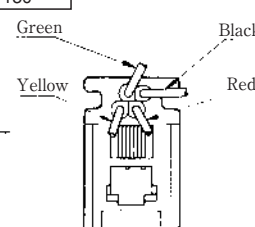

CL No.	Part No.	RoHS
222-4466-2	TM1R-616P44-35S-150M	YES

Color	L (mm)
Yellow	150
Green	150
Red	150
Black	150

Note: Standard finish color is gray.