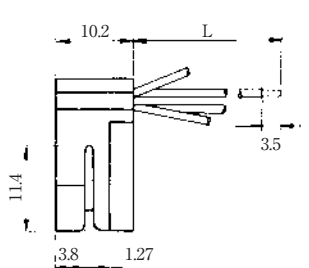

### ●TM1R-616B44-\*

| CL No.     | Part No.             | RoHS |
|------------|----------------------|------|
| 222-4465-0 | TM1R-616B44-35S-150M | YES  |

| Color  | L (mm) |
|--------|--------|
| Yellow | 150    |
| Green  | 150    |
| Red    | 150    |
| Black  | 150    |