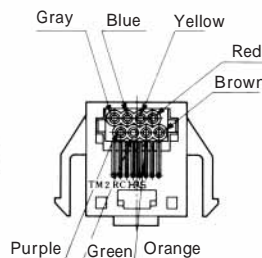

TM2RC-88- *

CL No.	Part No.	RoHS
222-4434-6	TM2RCV-M88-5S-450M	YES

Color	L (mm)
Gray	450
Purple	450
Blue	450
Green	450
Yellow	450
Orange	450
Red	450
Brown	450

Note: Standard finish color is beige white.