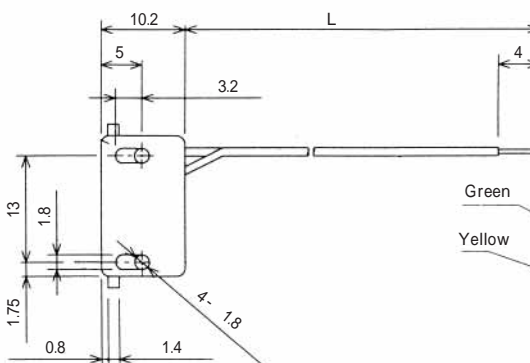

Note: Standard finish color is warm gray.