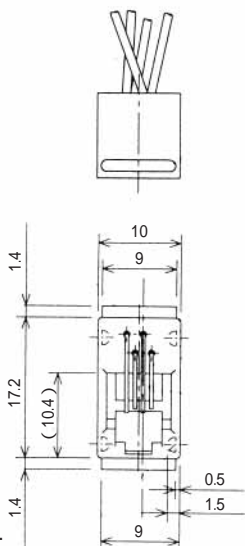

TM2RDA-F44- *

CL No.	Part No.	RoHS
CL222-4440-9	TM2RDA-F44-4S-150M	YES

Color	L (mm)
Yellow	150
Green	150
Red	150
Black	150