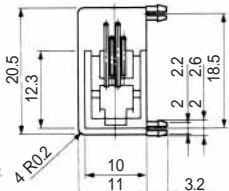

# MODULAR CONNECTORS

CL 222 TM

TM6RA-144- \*

| CL No.     | Part No.           | RoHS |
|------------|--------------------|------|
| 222-4474-0 | TM6RA-144-35S-150M | YES  |

| Color  | L (mm) |
|--------|--------|
| Yellow | 150    |
| Green  | 150    |
| Red    | 150    |
| Black  | 150    |