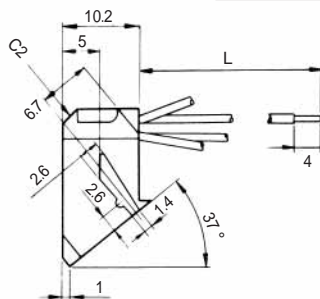

# MODULAR CONNECTORS

CL 222 TM

TM1R-616W44- \*

| CL No.     | Part No.            | RoHS |
|------------|---------------------|------|
| 222-4441-1 | TM1R-616W44-4S-150M | YES  |

| Color  | L (mm) |
|--------|--------|
| Yellow | 150    |
| Green  | 150    |
| Red    | 150    |
| Black  | 150    |