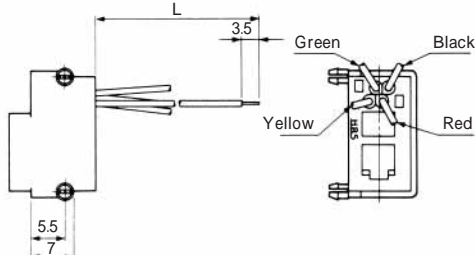

# MODULAR CONNECTORS

CL 222 TM

TM6RA-144- \*

| CL No.     | Part No.           | RoHS |
|------------|--------------------|------|
| 222-4474-0 | TM6RA-144-35S-150M | YES  |

| Color  | L (mm) |
|--------|--------|
| Yellow | 150    |
| Green  | 150    |
| Red    | 150    |
| Black  | 150    |