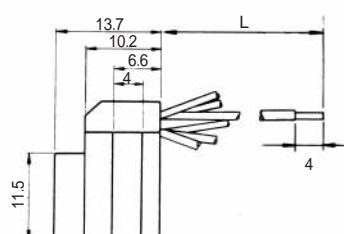

Note1: Standard finish color is gray.
Note2: The drawing is shown sample of TM1RV-623K66- *