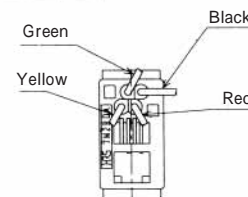

Note: Standard finish color is warm gray.