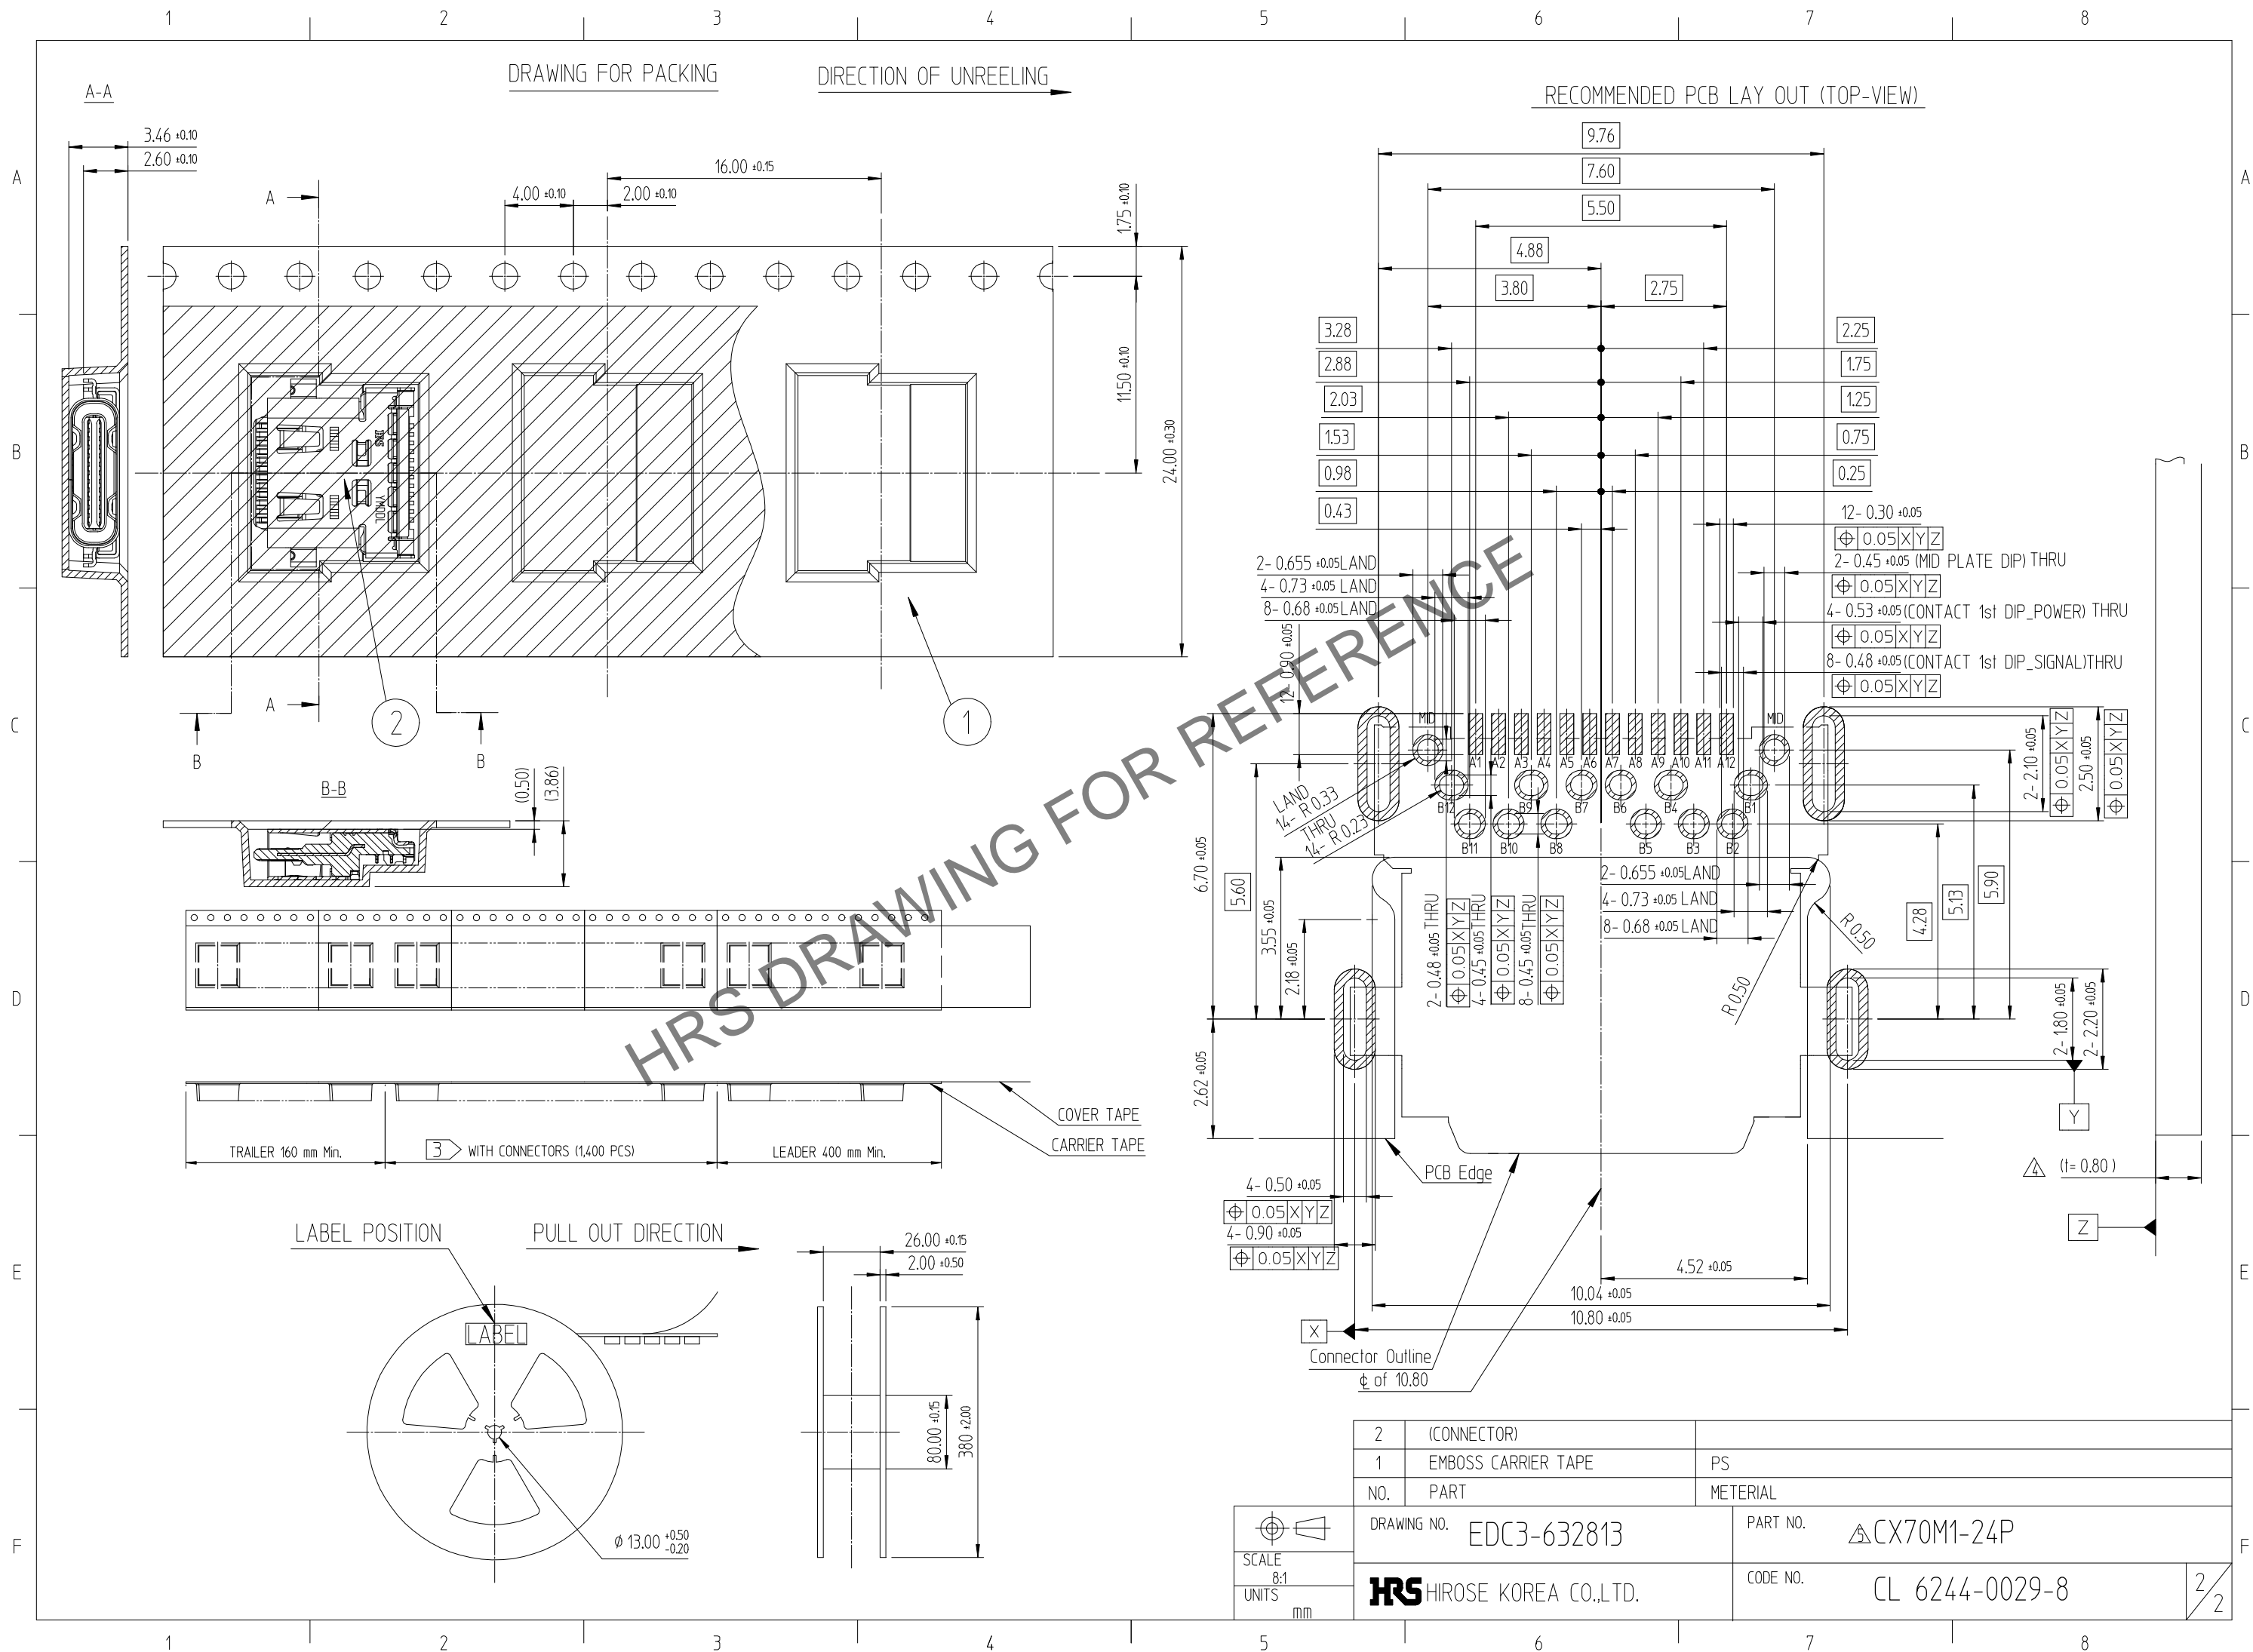

HRS DRAWING FOR REFERENCE

	2	(CONNECTOR)	
	1	EMBOSS CARRIER TAPE	PS
	NO.	PART	METERIAL
	DRAWING NO. EDC3-632813		PART NO. CX70M1-24P
	HRS HIROSE KOREA CO.,LTD.		CODE NO. CL 6244-0029-8

SCALE 8:1
 UNITS mm