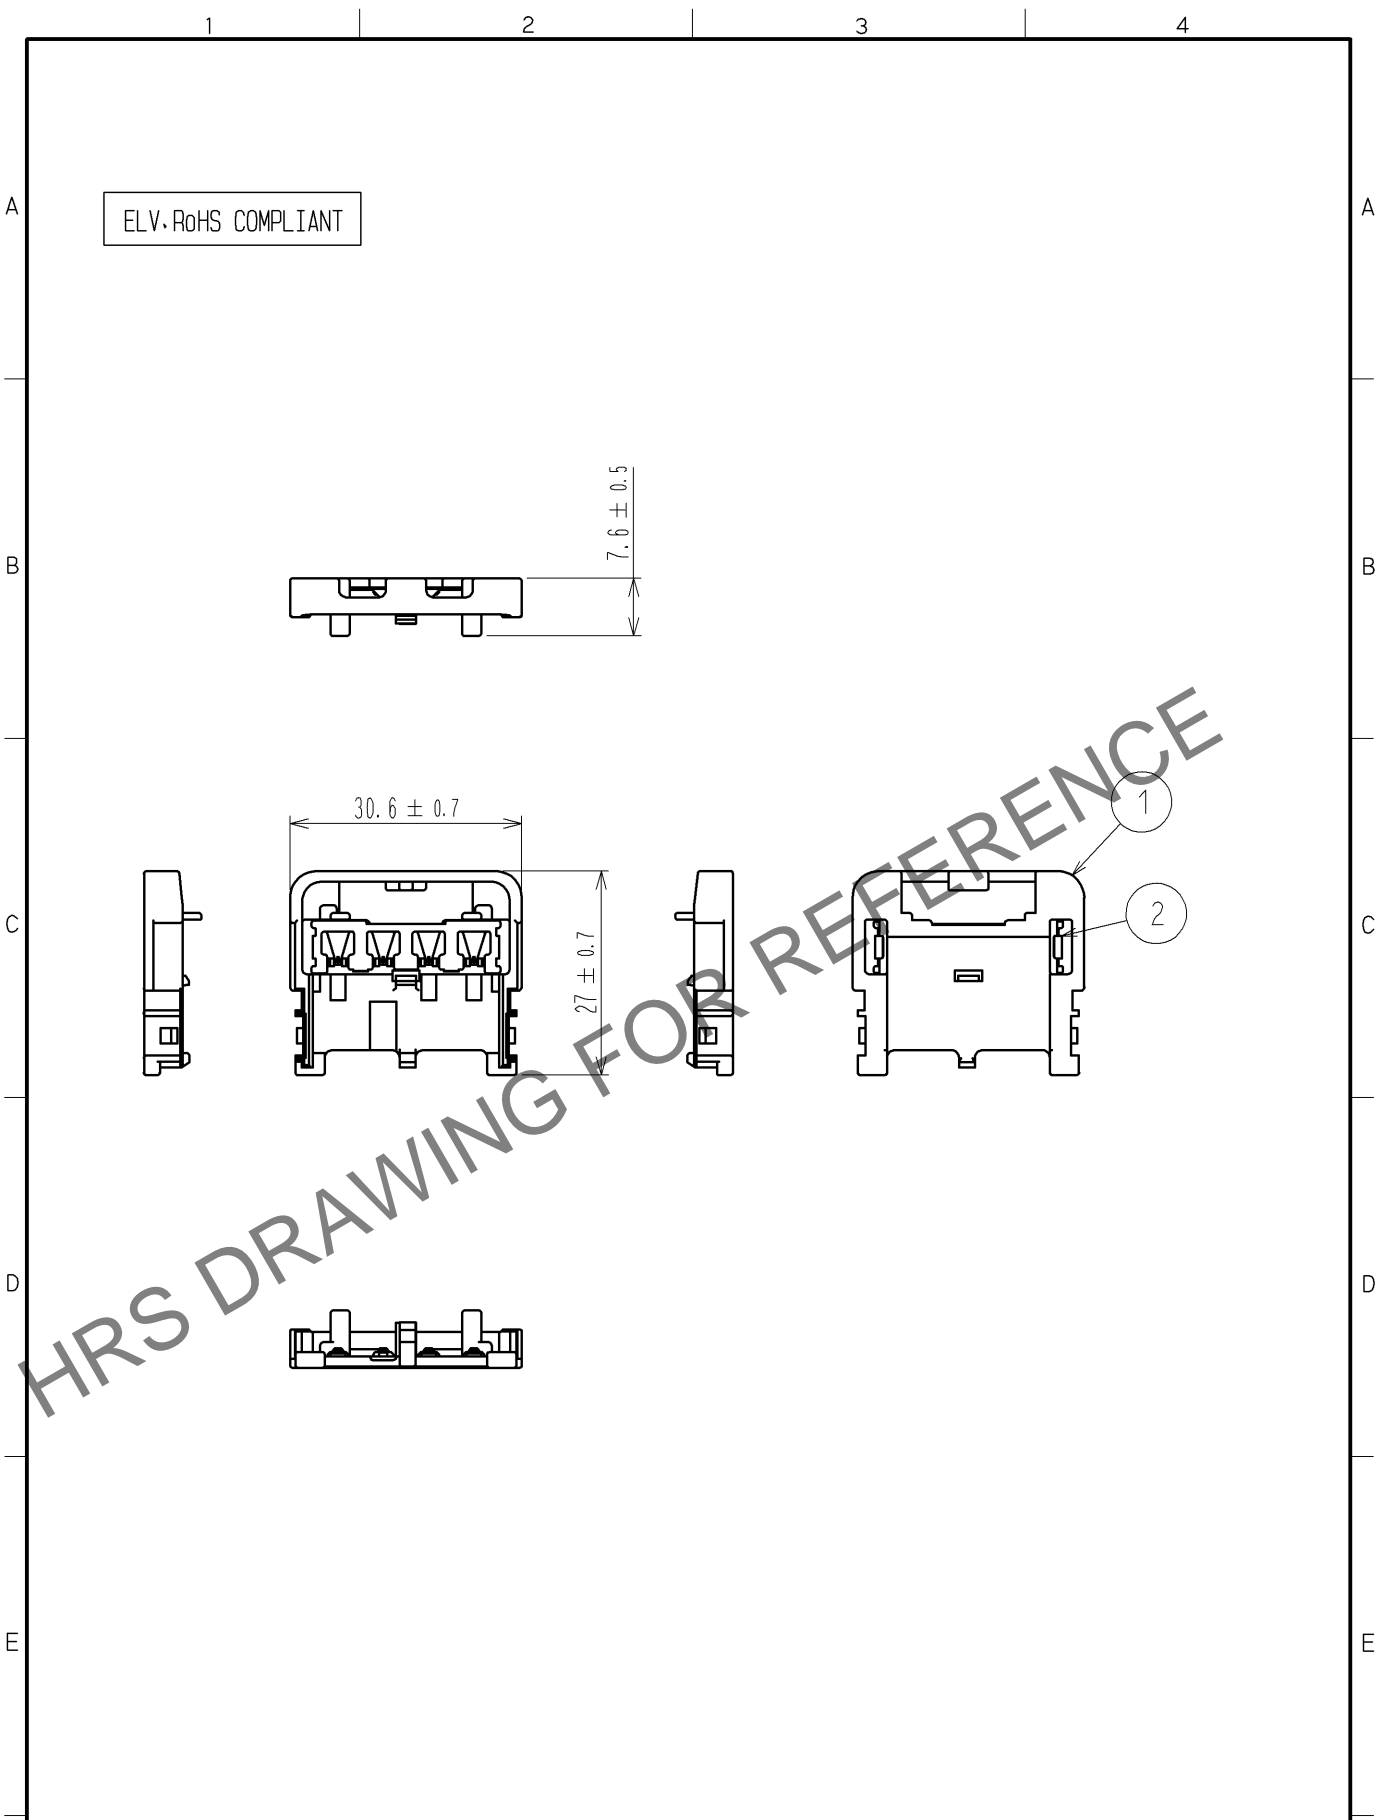

1	PBT	DARK GRAY	2	STAINLESS STEEL			
NO.	MATERIAL	FINISH . REMARKS	NO.	MATERIAL	FINISH . REMARKS		
UNITS mm		SCALE 1 : 1	COUNT 	DESCRIPTION OF REVISIONS	DESIGNED	CHECKED	DATE
HIROSE ELECTRIC CO., LTD.	APPROVED : NH. NAKATA	14. 04. 01	DRAWING NO. EDC4-169647-00				
	CHECKED : KI. HIROKAWA	14. 04. 01	PART NO. GT36A-4S-CV				
	DESIGNED : MH. YAMAGUCHI	14. 03. 18	CODE NO. CL786-0023-0-00				
	DRAWN : MH. YAMAGUCHI	14. 03. 18	1/1				