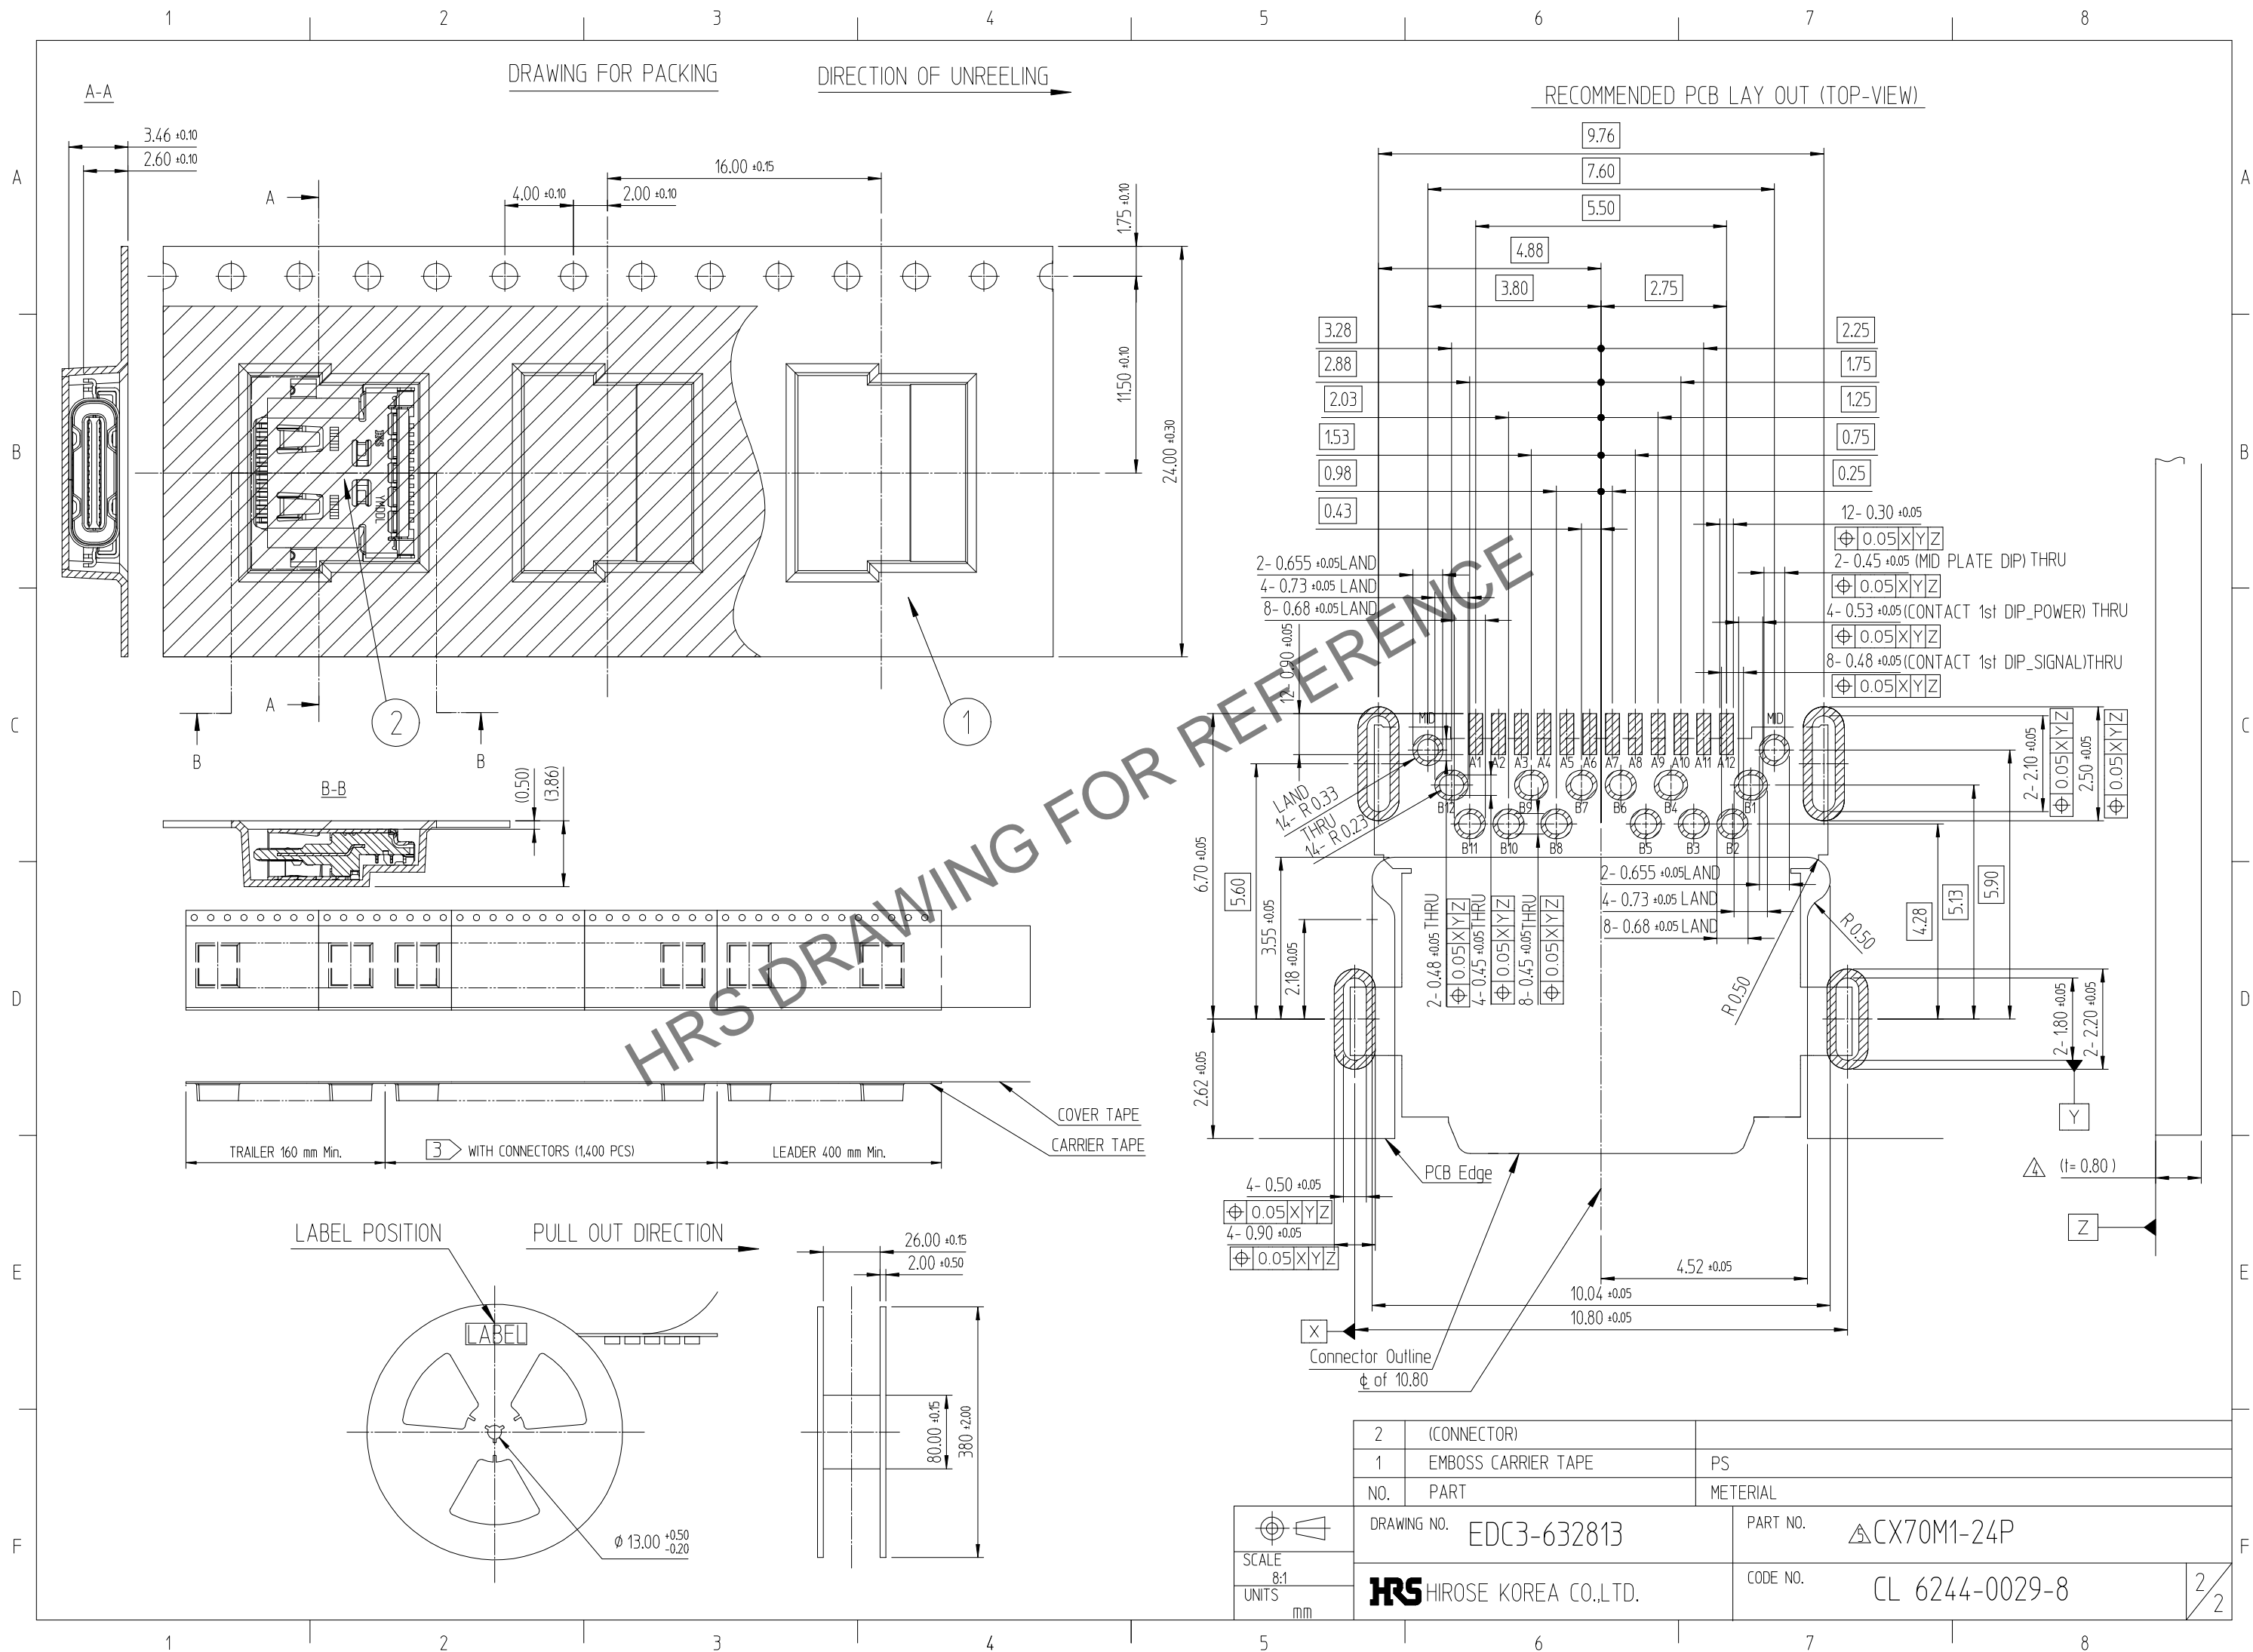

HRS DRAWING FOR REFERENCE

2	(CONNECTOR)	
1	EMBOSS CARRIER TAPE	PS
NO.	PART	MATERIAL
DRAWING NO. EDC3-632813		PART NO. CX70M1-24P
HRS HIROSE KOREA CO.,LTD.		CODE NO. CL 6244-0029-8