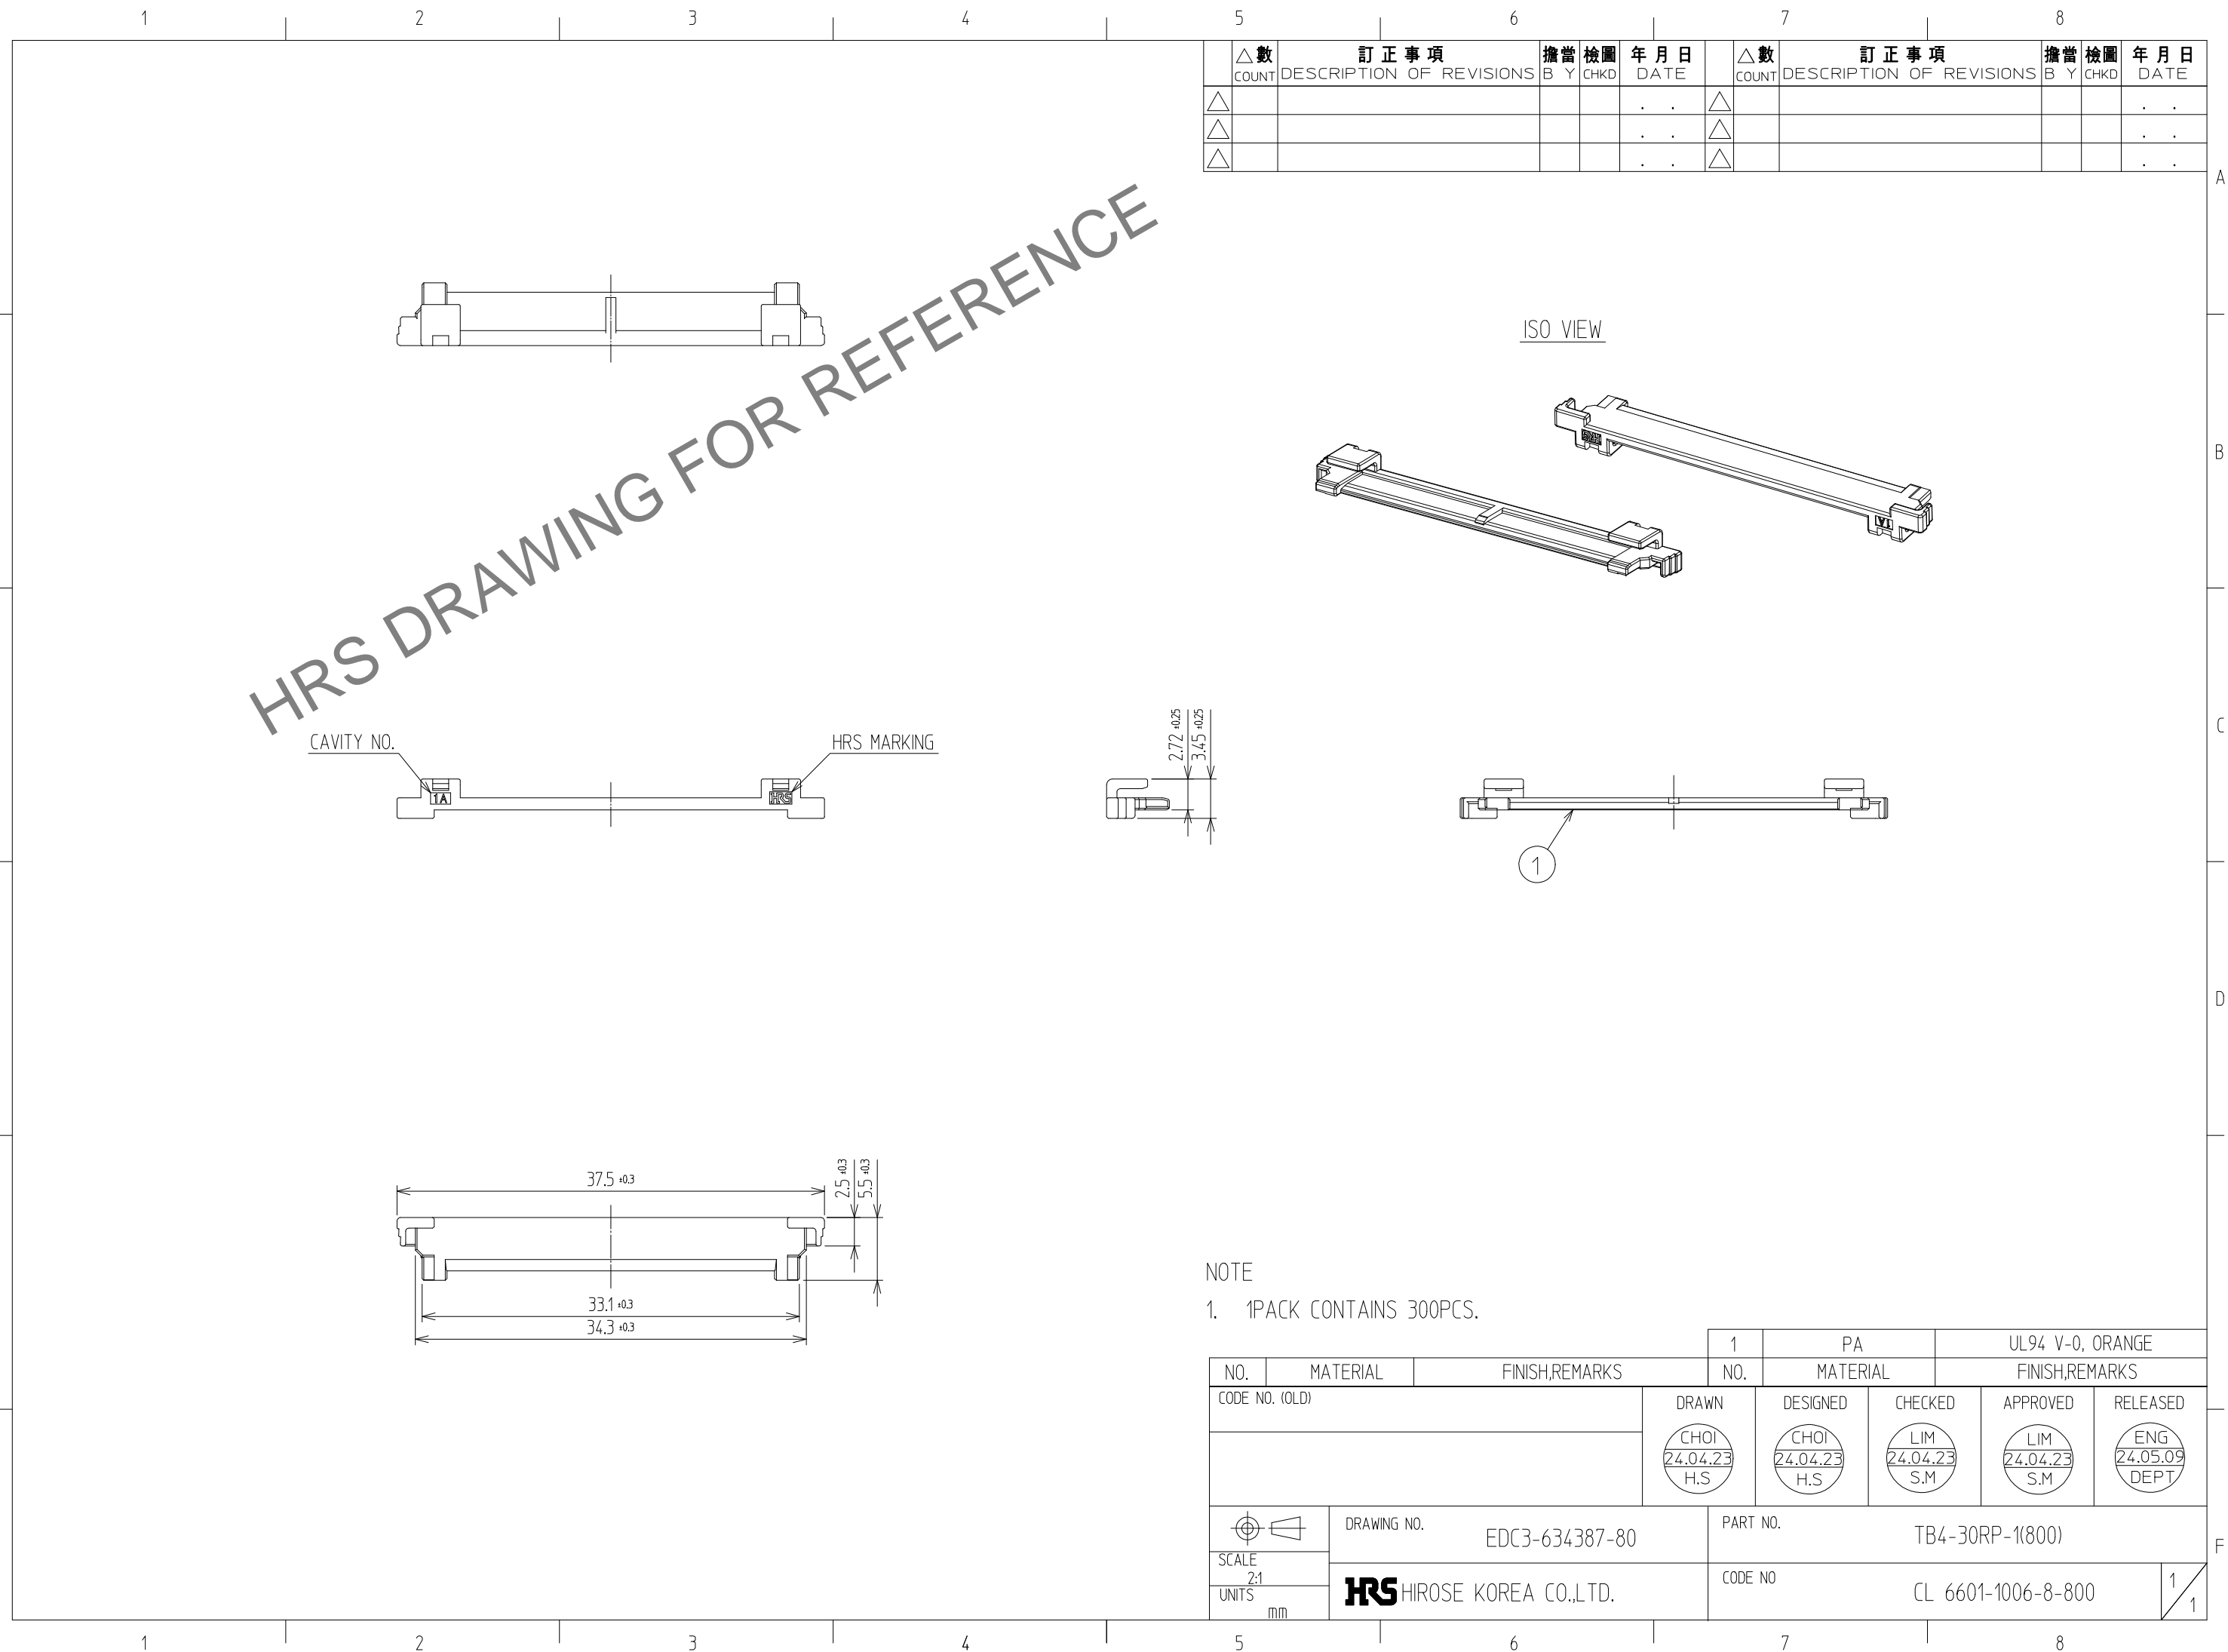

△數 COUNT	訂正事項 DESCRIPTION OF REVISIONS	擔當 B	檢圖 Y	年月日 DATE	△數 COUNT	訂正事項 DESCRIPTION OF REVISIONS	擔當 B	檢圖 Y	年月日 DATE
△				..	△				..
△				..	△				..
△				..	△				..

CAVITY NO. HRS MARKING

ISO VIEW

NOTE
1. 1PACK CONTAINS 300PCS.

NO.	MATERIAL	FINISH,REMARKS	1	PA	UL94 V-0, ORANGE
CODE NO. (OLD)			NO.	MATERIAL	FINISH,REMARKS
			DRAWN	DESIGNED	CHECKED
			CHOI 24.04.23 H.S	CHOI 24.04.23 H.S	LIM 24.04.23 S.M
			APPROVED		RELEASED
			LIM 24.04.23 S.M		ENG 24.05.09 DEPT
DRAWING NO. EDC3-634387-80		PART NO. TB4-30RP-1(800)			
SCALE 2:1	HRS HIROSE KOREA CO.,LTD.		CODE NO. CL 6601-1006-8-800		1/1
UNITS mm					1/1