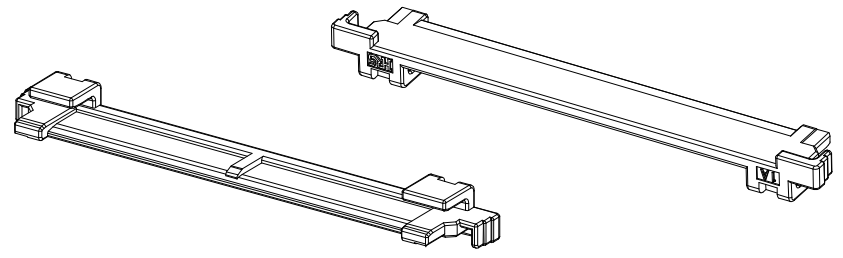

△數 COUNT	訂正事項 DESCRIPTION OF REVISIONS	擔當 B	檢圖 Y	年月日 DATE	△數 COUNT	訂正事項 DESCRIPTION OF REVISIONS	擔當 B	檢圖 Y	年月日 DATE
△				..	△				..
△				..	△				..
△				..	△				..

CAVITY NO. HRS MARKING

ISO VIEW

NOTE
1. 1PACK CONTAINS 300PCS.

NO.	MATERIAL	FINISH,REMARKS	1	PA	UL94 V-0, ORANGE
CODE NO. (OLD)			NO.	MATERIAL	FINISH,REMARKS
			DRAWN	DESIGNED	CHECKED
			CHOI 24.04.23 H.S	CHOI 24.04.23 H.S	LIM 24.04.23 S.M
			APPROVED		RELEASED
			LIM 24.04.23 S.M		ENG 24.05.09 DEPT
DRAWING NO. EDC3-634387-80		PART NO. TB4-30RP-1(800)			
SCALE 2:1	HRS HIROSE KOREA CO.,LTD.		CODE NO. CL 6601-1006-8-800		1/1
UNITS mm					1/1