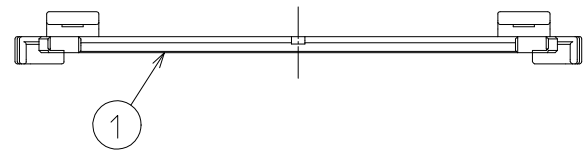

△數 COUNT	訂正事項 DESCRIPTION OF REVISIONS	擔當 B	檢圖 Y	年月日 DATE	△數 COUNT	訂正事項 DESCRIPTION OF REVISIONS	擔當 B	檢圖 Y	年月日 DATE
△				..	△				..
△				..	△				..
△				..	△				..

CAVITY NO. HRS MARKING

ISO VIEW

NOTE
1. 1PACK CONTAINS 300PCS.

NO.	MATERIAL	FINISH,REMARKS	1	PA	UL94 V-0, ORANGE
CODE NO. (OLD)			NO.	MATERIAL	FINISH,REMARKS
			DRAWN	DESIGNED	CHECKED
			CHOI 24.04.23 H.S	CHOI 24.04.23 H.S	LIM 24.04.23 S.M
			APPROVED		RELEASED
			LIM 24.04.23 S.M		ENG 24.05.09 DEPT
DRAWING NO. EDC3-634387-80		PART NO. TB4-30RP-1(800)			
SCALE 2:1	HRS HIROSE KOREA CO.,LTD.		CODE NO. CL 6601-1006-8-800		1/1
UNITS mm					1/1