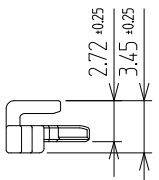

△數 COUNT	訂正事項 DESCRIPTION OF REVISIONS	擔當 B	檢圖 Y	年月日 DATE	△數 COUNT	訂正事項 DESCRIPTION OF REVISIONS	擔當 B	檢圖 Y	年月日 DATE
△				..	△				..
△				..	△				..
△				..	△				..

CAVITY NO. HRS MARKING

ISO VIEW

NOTE
1. 1PACK CONTAINS 300PCS.

NO.	MATERIAL	FINISH,REMARKS	1	PA	UL94 V-0, ORANGE
CODE NO. (OLD)			NO.	MATERIAL	FINISH,REMARKS
			DRAWN	DESIGNED	CHECKED
			CHOI 24.04.23 H.S	CHOI 24.04.23 H.S	LIM 24.04.23 S.M
			APPROVED		RELEASED
			LIM 24.04.23 S.M		ENG 24.05.09 DEPT
DRAWING NO. EDC3-634387-80		PART NO. TB4-30RP-1(800)			
SCALE 2:1	HRS HIROSE KOREA CO.,LTD.		CODE NO. CL 6601-1006-8-800		1/1
UNITS mm					1/1