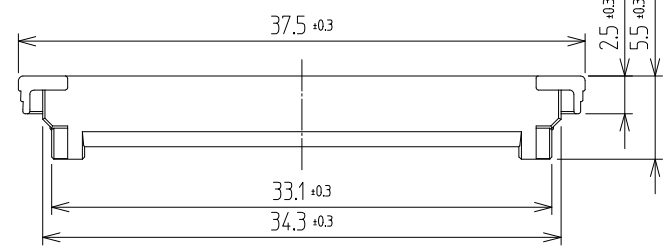

△數 COUNT	訂正事項 DESCRIPTION OF REVISIONS	擔當 B	檢圖 Y	年月日 DATE	△數 COUNT	訂正事項 DESCRIPTION OF REVISIONS	擔當 B	檢圖 Y	年月日 DATE
△				..	△				..
△				..	△				..
△				..	△				..

CAVITY NO. HRS MARKING

ISO VIEW

NOTE
1. 1PACK CONTAINS 300PCS.

NO.	MATERIAL	FINISH,REMARKS	1	PA	UL94 V-0, ORANGE
CODE NO. (OLD)			NO.	MATERIAL	FINISH,REMARKS
			DRAWN	DESIGNED	CHECKED
			CHOI 24.04.23 H.S	CHOI 24.04.23 H.S	LIM 24.04.23 S.M
			APPROVED		RELEASED
			LIM 24.04.23 S.M		ENG 24.05.09 DEPT
DRAWING NO. EDC3-634387-80		PART NO. TB4-30RP-1(800)			
SCALE 2:1	HRS HIROSE KOREA CO.,LTD.		CODE NO. CL 6601-1006-8-800		1/1
UNITS mm					1/1