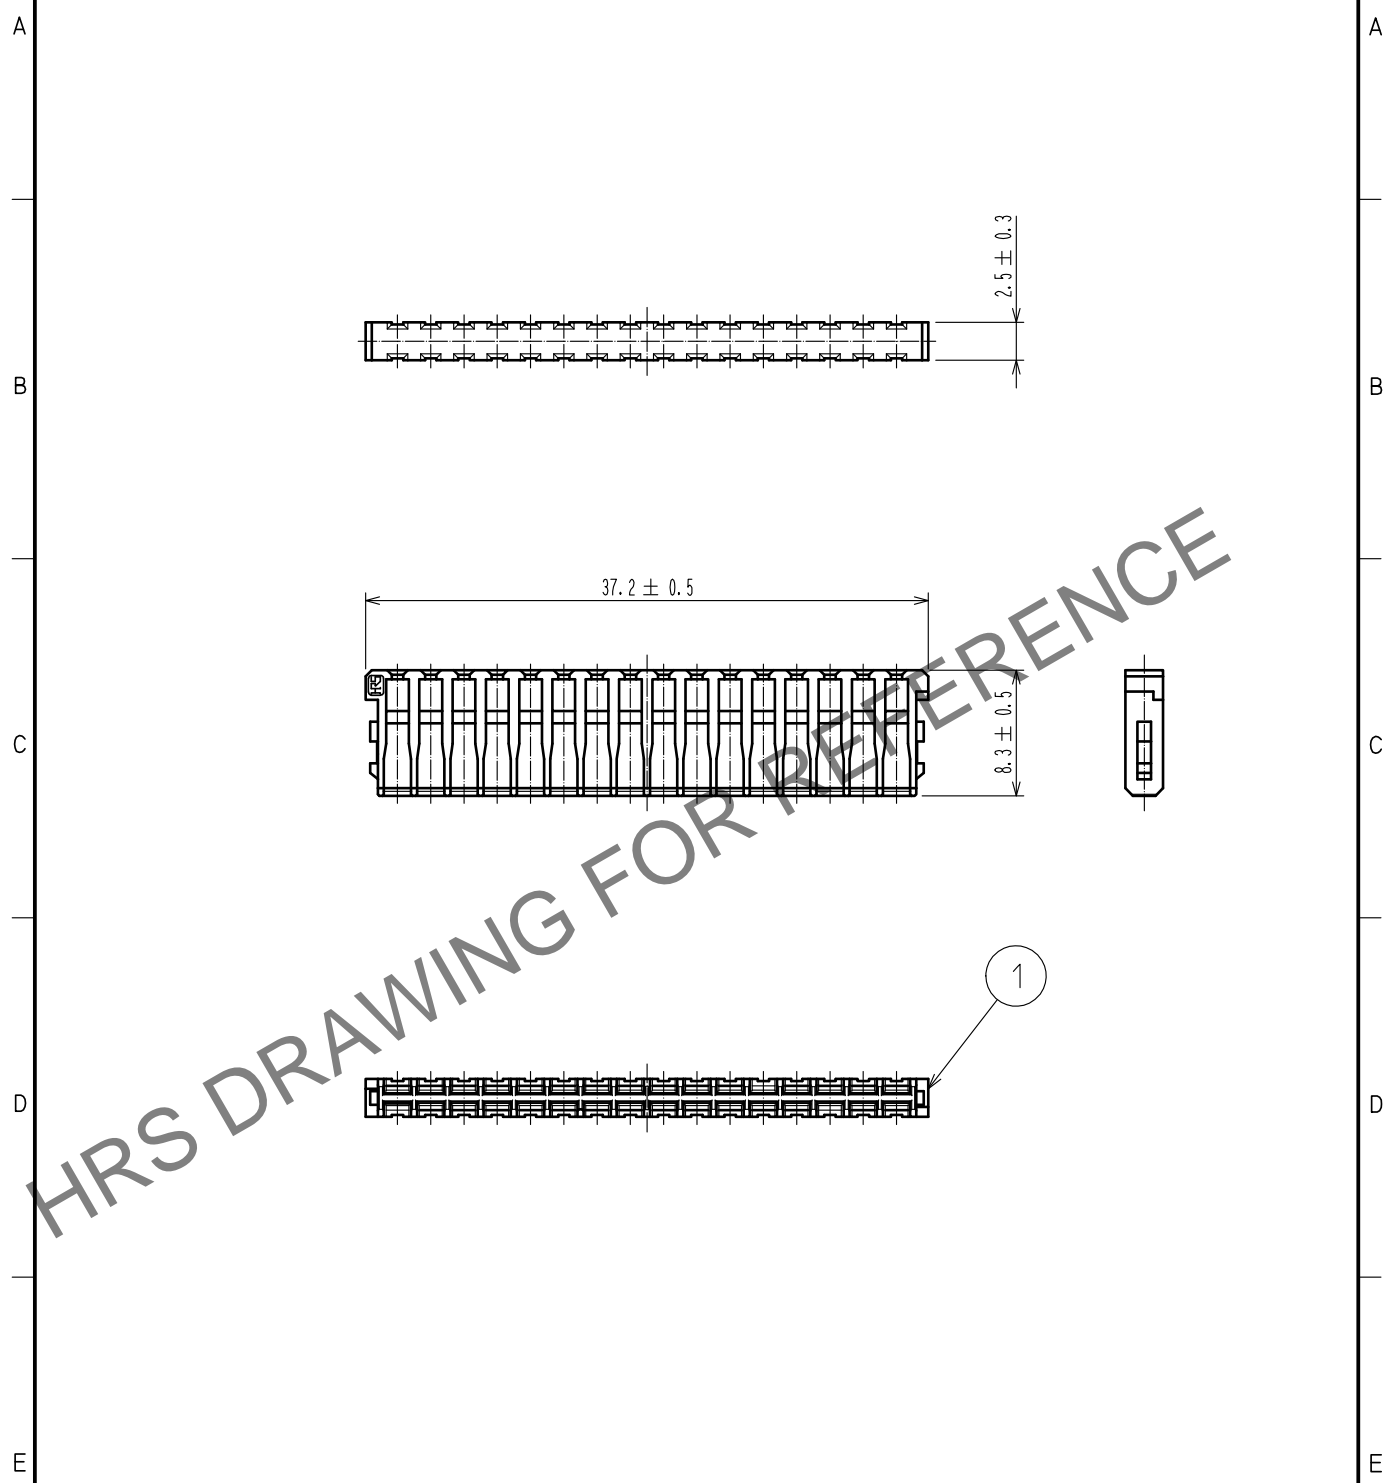

ELV. RoHS COMPLIANT

HRS DRAWING FOR REFERENCE

NOTE1. Use this products with housing GT25-32DS-HU.  
 Housing GT25-32DS-HU product No. : CL0775-0042-0

1	PBT	DARK GRAY						
NO.	MATERIAL	FINISH . REMARKS		NO.	MATERIAL	FINISH . REMARKS		
UNITS mm		SCALE 2 : 1	COUNT 	DESCRIPTION OF REVISIONS		DESIGNED	CHECKED	DATE
<b>HRS</b> HIROSE ELECTRIC CO., LTD.	APPROVED	:AR. SHIRAI	15.02.17	DRAWING NO.	EDC-169061-00-00			
	CHECKED	:MO. OKADA	15.02.17	PART NO.	GT25-32DS-R			
	DESIGNED	:TK. SHISHIKURA	15.02.17	CODE NO.	CL775-0043-3-00			
	DRAWN	:TK. SHISHIKURA	15.02.17		1/1			