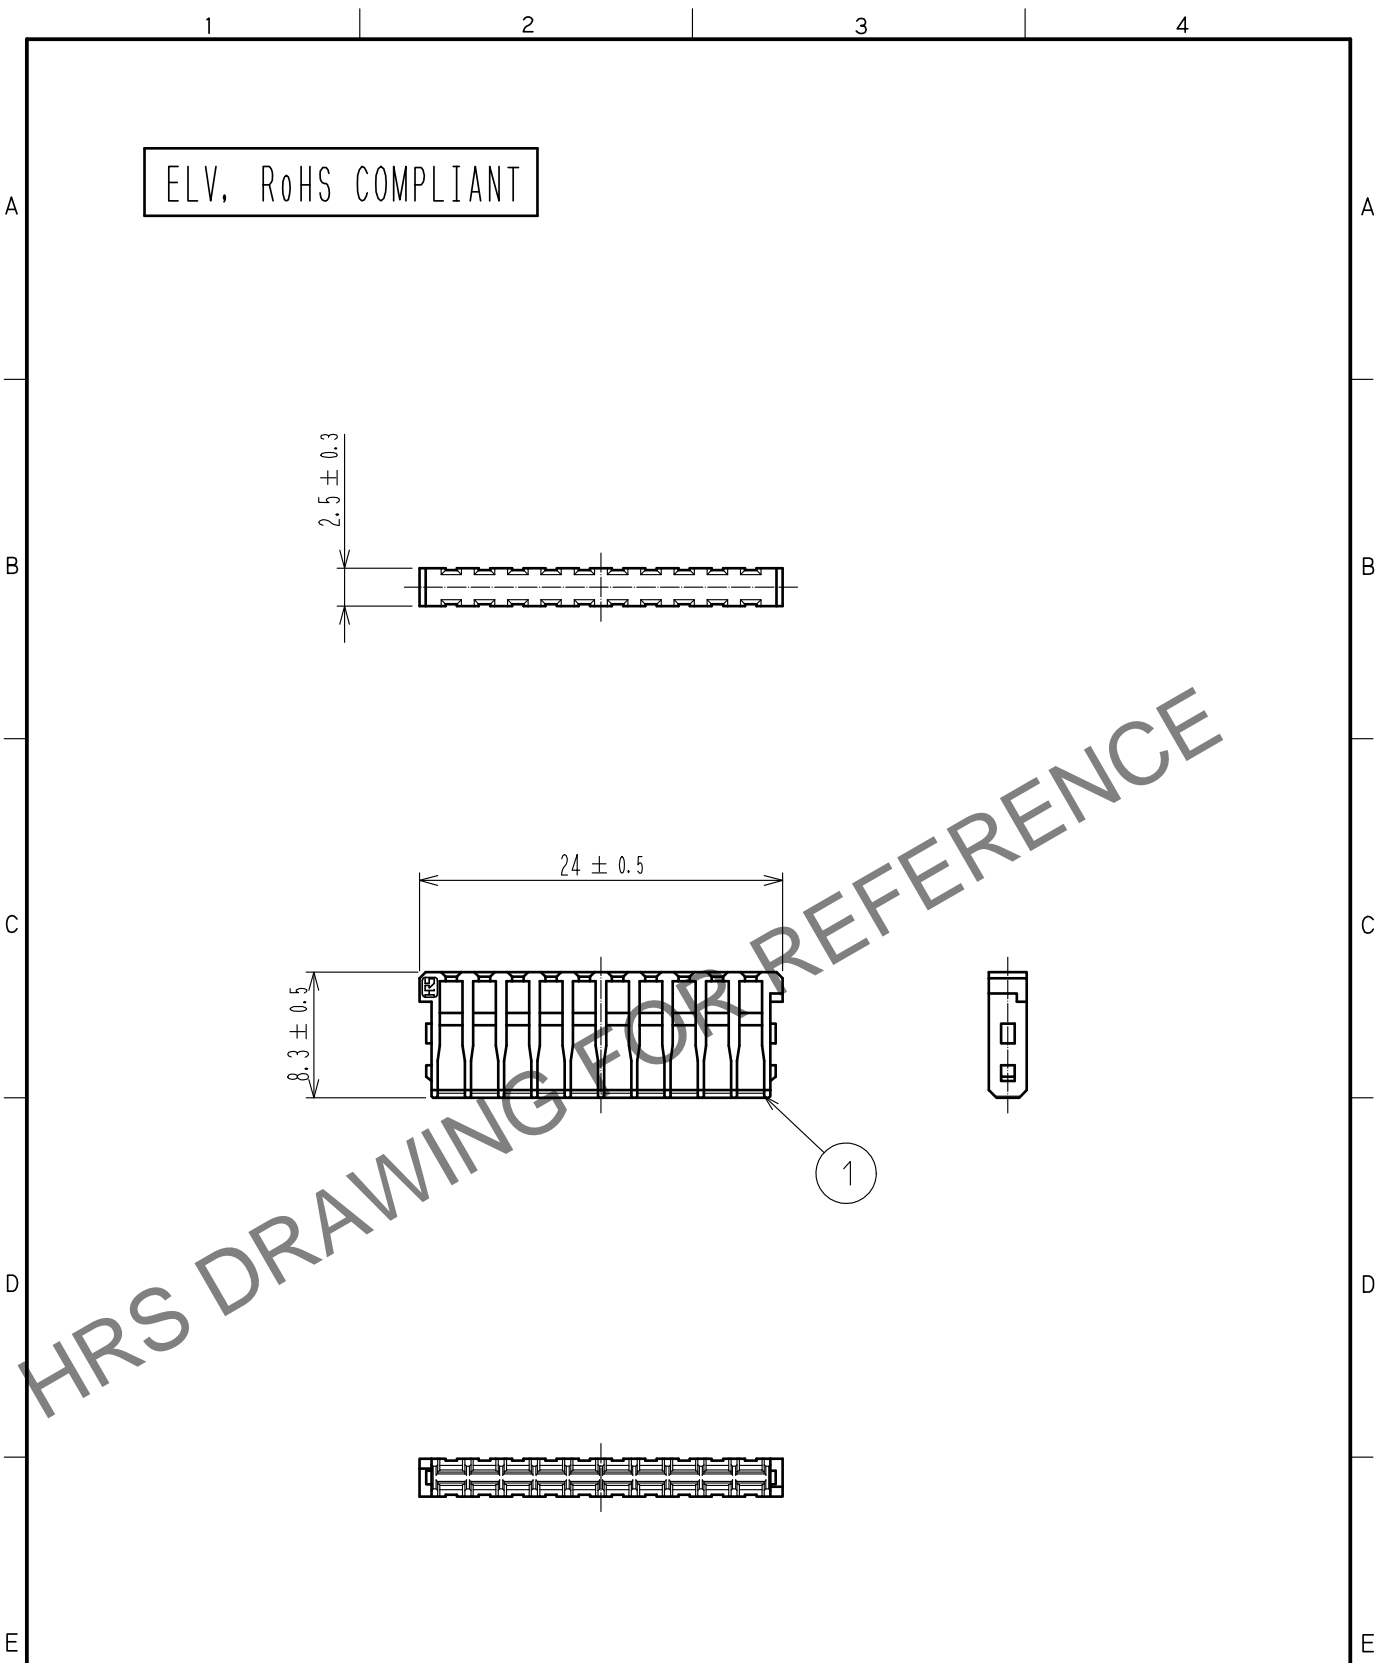

ELV, RoHS COMPLIANT

NOTE1. Use this products with housing.
 Housing product No. : CL775-0075-0

1	PBT	DARK GRAY							
NO.	MATERIAL	FINISH	REMARKS	NO.	MATERIAL	FINISH	REMARKS		
UNITS mm		SCALE 2 : 1	COUNT 	DESCRIPTION OF REVISIONS			DESIGNED	CHECKED	DATE
HRS HIROSE ELECTRIC CO., LTD.	APPROVED	: HS. OZAWA	16.07.23	DRAWING NO.			EDC4-354620-00		
	CHECKED	: HS. OZAWA	16.07.23	PART NO.			GT25-20DS-R		
	DESIGNED	: YT. HAYAKAWA	16.07.22	CODE NO.			CL775-0076-2-00		
	DRAWN	: YT. HAYAKAWA	16.07.22				1/1		