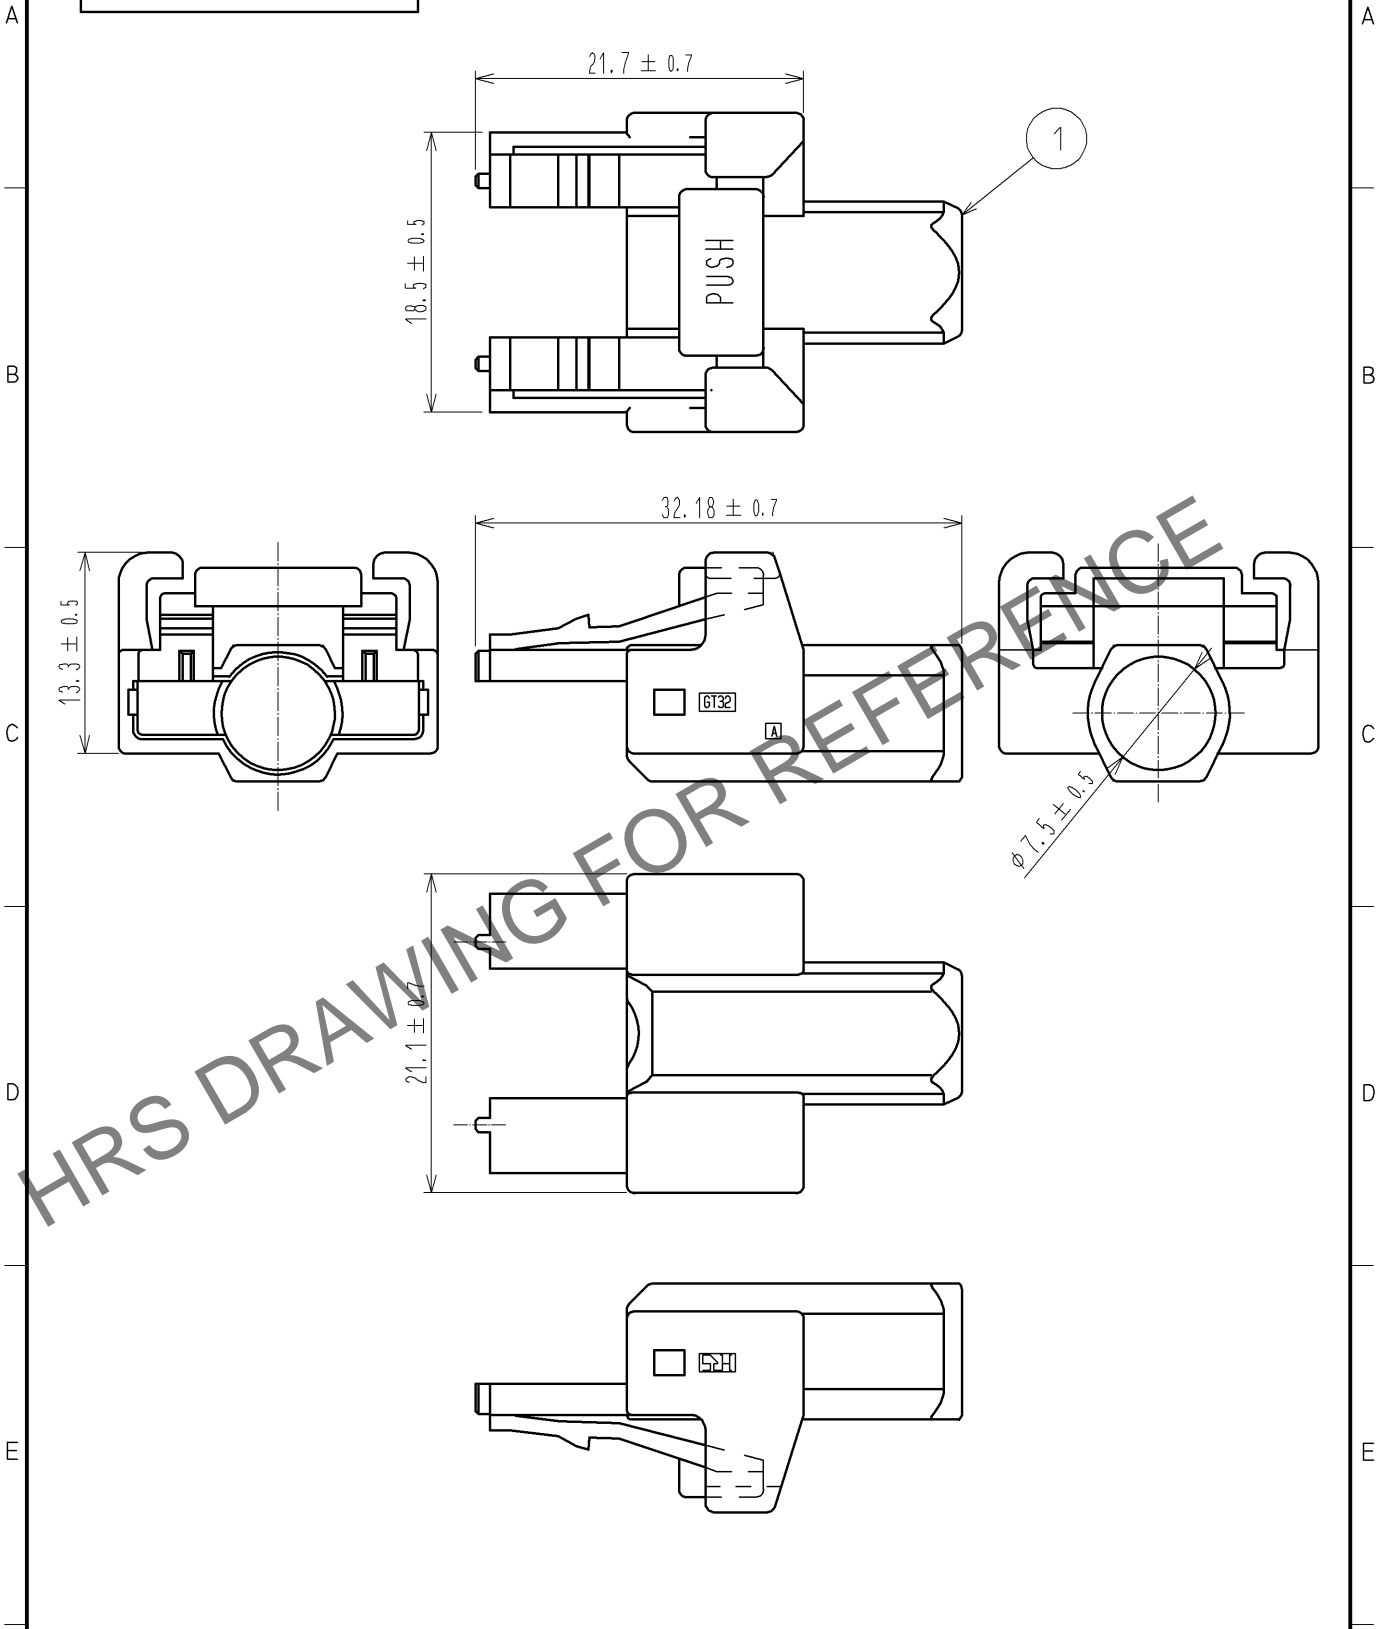

ELV, RoHS COMPLIANT

1	PBT	DARK GRAY							
NO.	MATERIAL	FINISH	REMARKS	NO.	MATERIAL	FINISH	REMARKS		
UNITS mm		SCALE 2 : 1	COUNT 	DESCRIPTION OF REVISIONS			DESIGNED	CHECKED	DATE
HIROSE ELECTRIC CO., LTD.				APPROVED : AR. SHIRAI	12.10.09	DRAWING NO. EDC4-168284-00			
				CHECKED : AR. SHIRAI	12.10.09	PART NO. GT32-10S-HU			
				DESIGNED : TS. KUBOTA	12.10.09	CODE NO. CL782-0003-7-00			
				DRAWN : TS. KUBOTA	12.10.09	1/1			